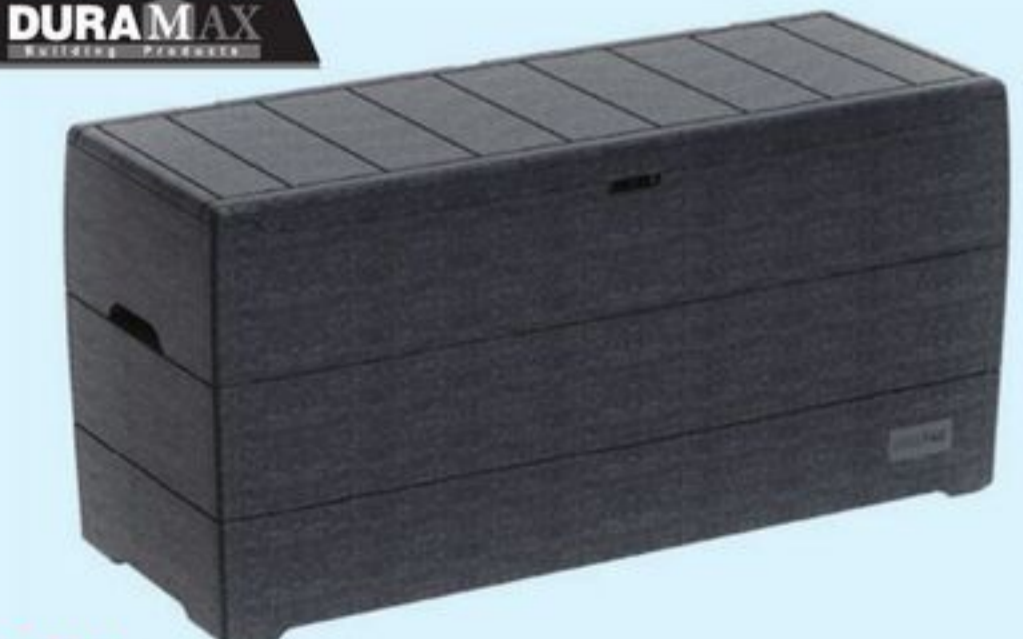

SAVE \$60

Sale 119.99 Reg 179.99
Outdoor Deck Box, 110-Gal.
27 x 51 x 24" h. 60-3557-4.

DE0316-26 0

Triangle Rewards

Earn CT Money*. Get Bonus Offers. Register To Redeem.

Join Today at triangle.com

**INTEREST DOES NOT ACCRUE DURING THE PERIOD OF THE PLAN. NO ADMINISTRATION FEE IS CHARGED FOR ENTERING INTO AN EQUAL PAYMENTS PLAN. Monthly pricing based on 24 equal payments. Applicable taxes and fees not included. See inside back page for details. WARNING: Above-ground pools are unsuitable for jumping or diving. Check your local municipality regarding use and installation. For all storage sheds on this page, check your local municipality for building regulations regarding use. Allow 2 weeks for availability in some stores.