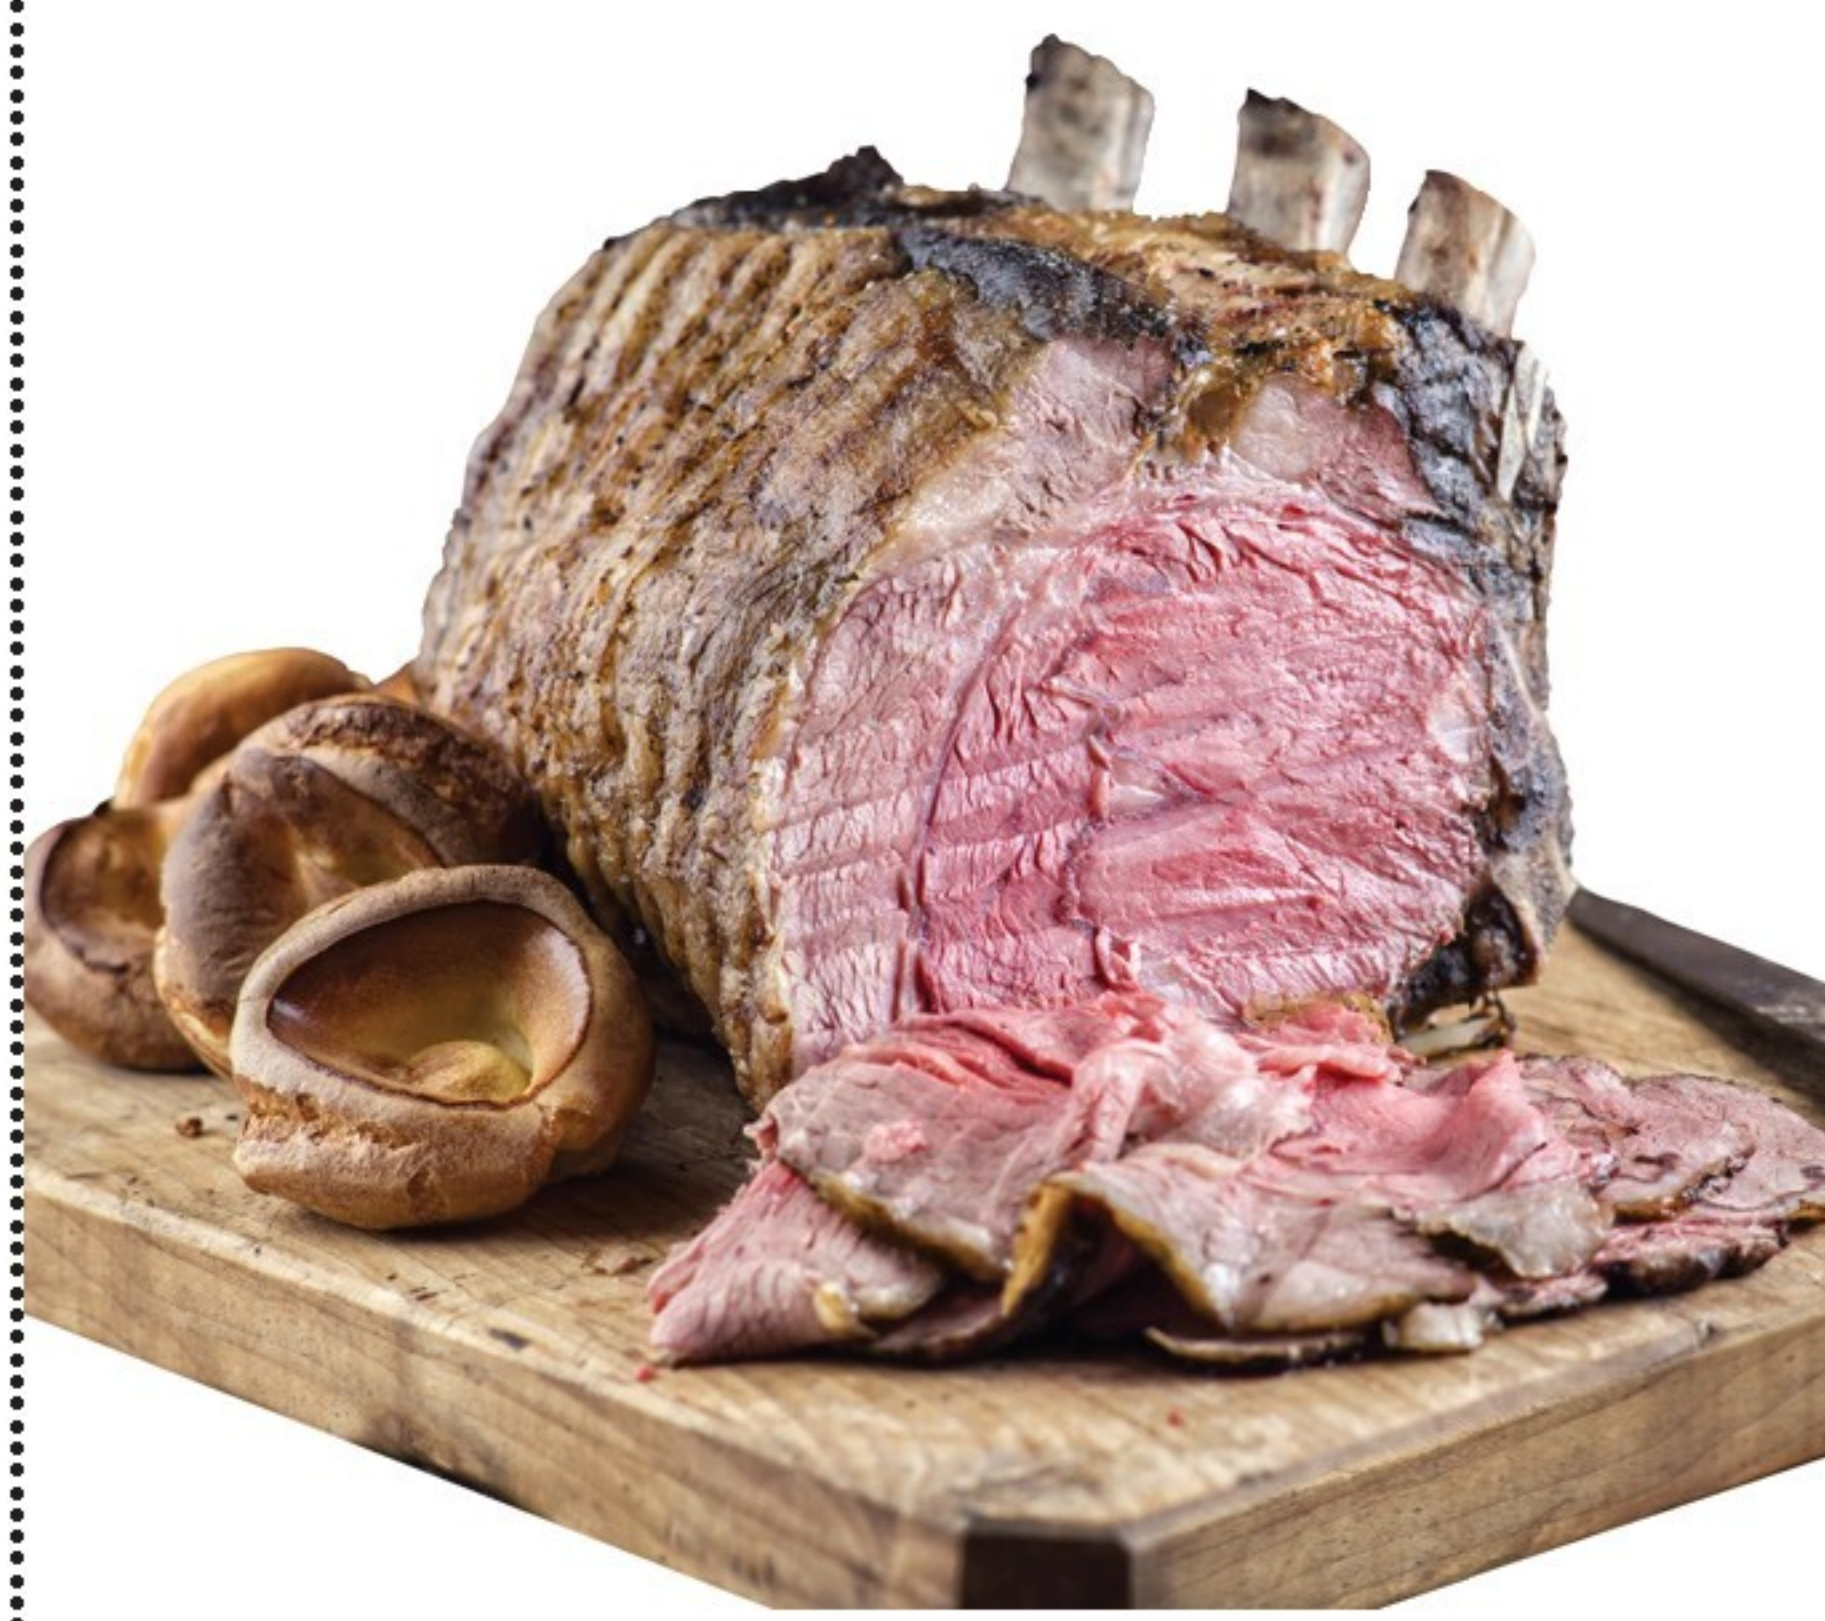

13.98 lb.
Premium Angus Standing Rib Roast