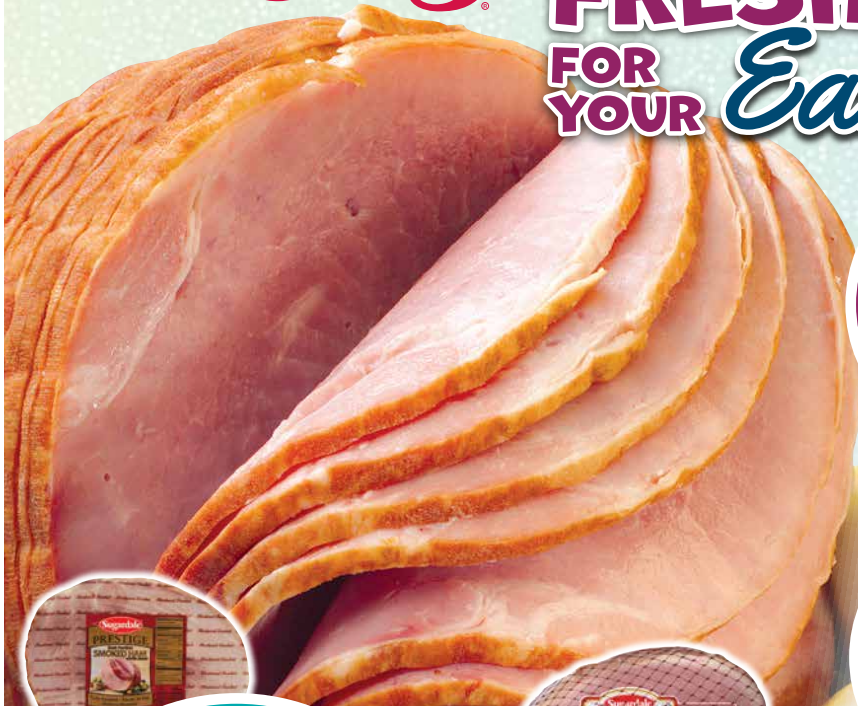

# FRESH FLAVORS FOR YOUR Easter Table!

**1.99**  
WITH

**Fresh Whole Golden Pineapple**  
Premium Quality

**99¢**  
lb.  
WITH

**Sugardale Smoked Ham Portions**  
Bone-In, Shank Half  
Butt Half, \$1.29 lb.