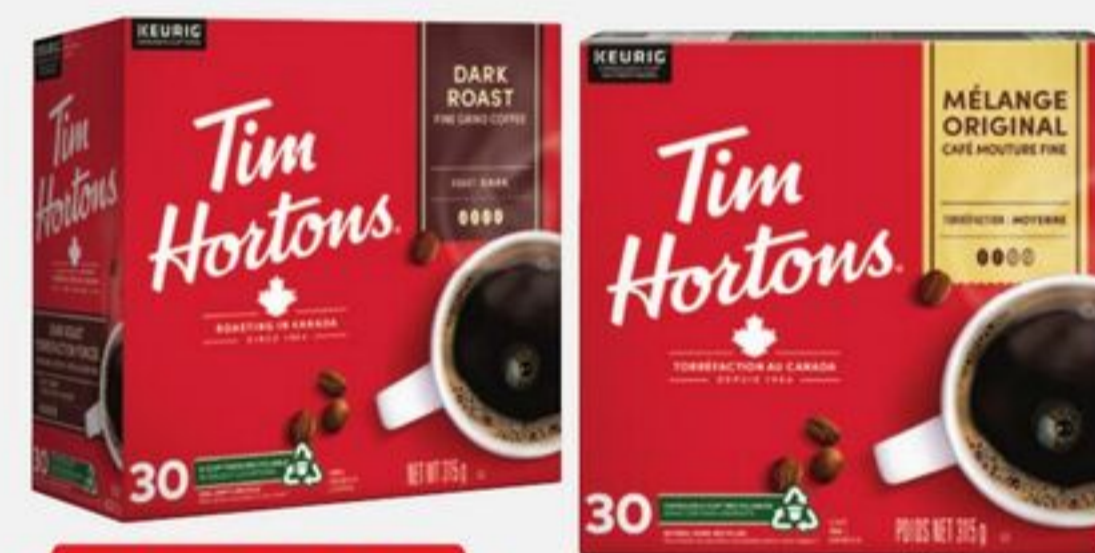

GREAT VALUE

26⁹⁹-28⁹⁹
Selected Tim Hortons Coffee or Tea K-Cup® Pods, 30-Ct. 53-2994X/153-1139X.