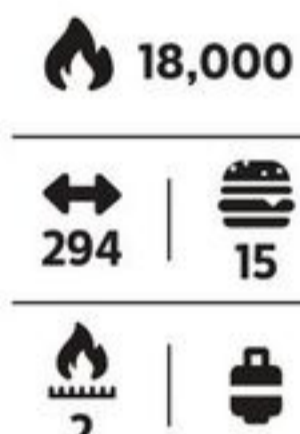

SAVE $20
69⁹⁹

Reg 89.99
Portable Tabletop Grill with Folding Legs. 85-3602-8.
Fuel/propane tank not included.