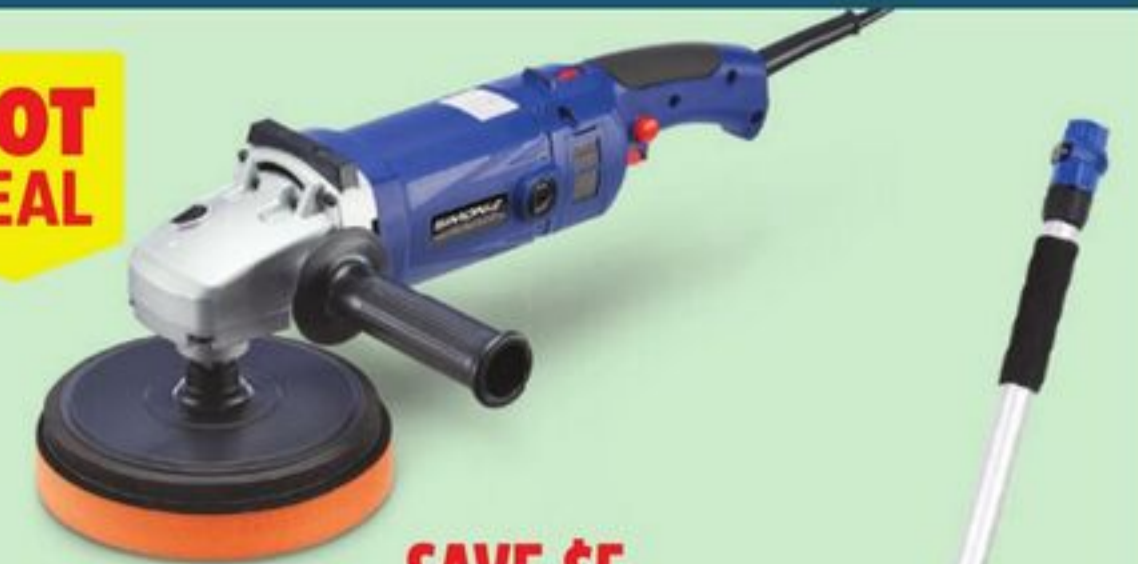

SAVE $200
GAS
3600 PSI
Sale 799.99
33.34/24 mo^{††}
Reg 999.99
39-8157-0.

SAVE $100
ELECTRIC
3000 PSI
Sale 449.99
18.75/24 mo^{††}
Reg 549.99
39-8098-0.

SAVE $100
ELECTRIC
2 GPM
2300 PSI
FOAM BLASTER
Sale 399.99
16.67/24 mo^{††}
Reg 499.99
39-8123-0.

GREAT VALUE
ELECTRIC
1.75 GPM
1800 PSI
FOAM BLASTER
199⁹⁹
8.34/24 mo^{††}
Foldable Handle.
39-8119-2.

GREAT VALUE
ELECTRIC
1.8 GPM
1650 PSI
FOAM BLASTER
149⁹⁹
39-8069-0.

SAVE UP TO $45

SAVE $45
99⁹⁹
Reg 144.99
7" Pro Polisher.
39-9013-6.

HOT DEAL

SAVE $25
59⁴⁹
Reg 84.99
8" Random Orbit Palm Grip Polisher Kit.
39-9056-4.

SAVE $5
31⁹⁹
Reg 37.99
Flow-Through Wash Brush.
Extends to 80". 39-3635-2.

SAVE $10
18⁹⁹
Reg 31.99
Microfibre Towels, 36-Pk. 39-6697-6.

Save up to $15 Sale 7.99-44.99 Reg 9.99-59.99 Selected Car Cleaning Accessories. 39-0530X.

CHEMICAL GUYS

GREAT VALUE
114⁹⁹
Professional Max Foam Cannon. 39-8729-0.

SAVE $50
Sale 199.99 8.34/24 mo^{††}
Reg 249.99 Worx Hydroshot Electric 20V Portable Power Washer. 39-8045-6.

Save $100 Sale 599.99 25.00/24 mo^{††}
Reg 699.99 Champion 3200 PSI Gas Pressure Washer. 2.5 gpm. 39-8076-2.

SAVE 20% Sale 49.99 Reg 62.99
Certified 12V Car Vacuum. 39-9096-8.

Save 10% Sale 566.99 23.63/24 mo^{††}
Reg 629.99 Sonax Rupes BigFoot LHR 15ES Random Orbital Polisher, 5". 39-0830-4.

ARMOR ALL

SAVE UP TO 30%

① Sale 39.99 Reg 59.99 Car Care Gift Pack, 7-Pc. 39-3619-2.
② Sale 23.99 Reg 25.99 4-Pk Wipes Including Protectant, Glass and Cleaning Wipes. 39-8207-2.

SIMONIZ PLATINUM

MULTI BUY
2 FOR $24

15.99 ea 3 Sq-Ft Chamois. 39-6520-6.
MULTI BUY 2 for $17.22 or 13.99 ea Microfibre Cloths, 8-Pk. 39-6620-8.

CHEMICAL GUYS

SAVE 10%
Sale 14.39-39.99 Reg 15.99-44.99
Selected Car Cleaning Accessories. 39-3687X.