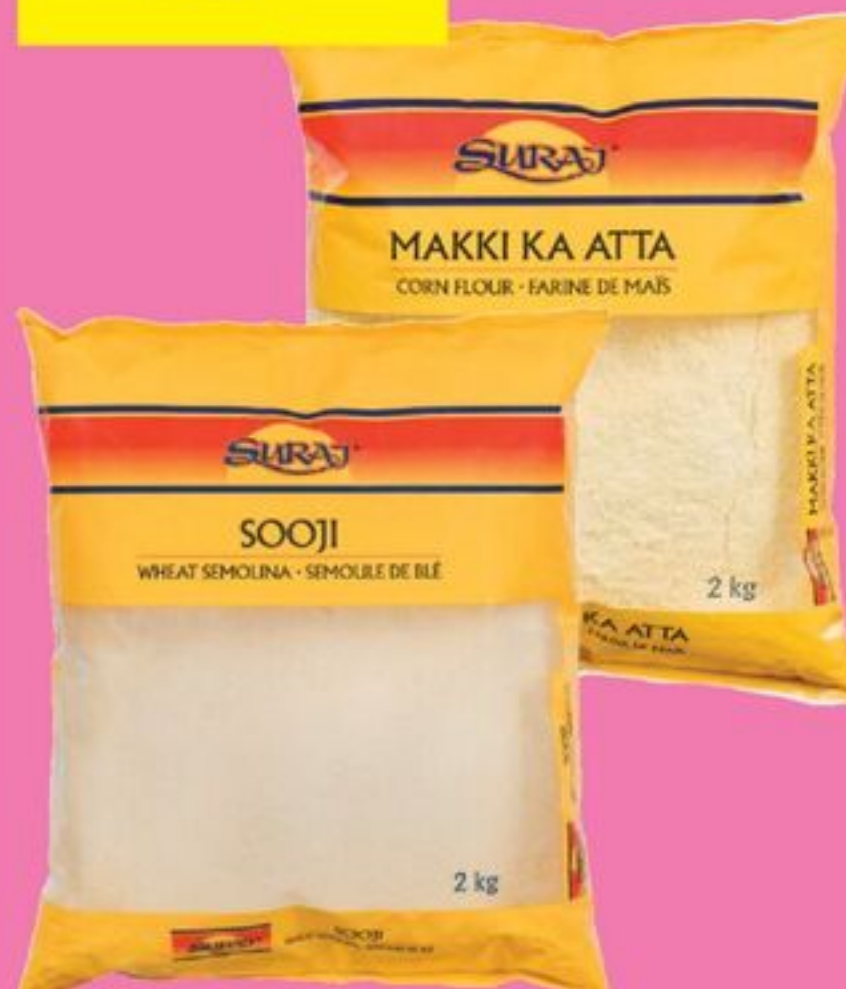

\$14

BRAR'S PURE DESIGHEE
CLARIFIED BUTTER, 800 G
20869886_EA

2.50

RUBICON JUICE DRINKS
SELECTED VARIETIES
1L/4X200 ML
20029236001_EA
20296770001_EA

6.50

SURAJ WHEAT SEMOLINA SOOJI OR CORN FLOUR MAKKI KA ATTA
SELECTED VARIETIES, 2 KG
21071270_EA/21101502_EA