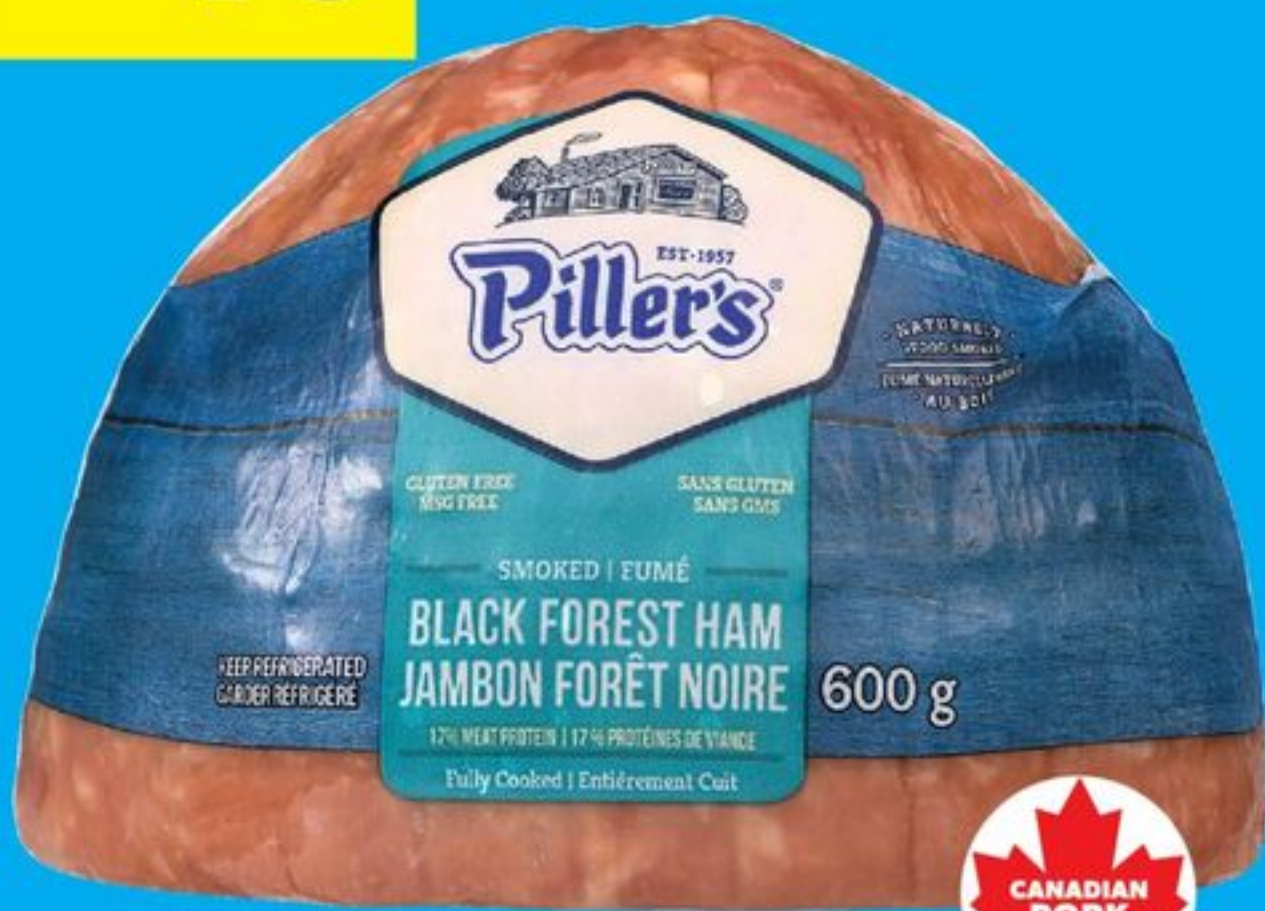

SAVE UP TO 1.99
\$6

SAVE 1.00
\$5

SAVE 3.00
\$12

HOP INTO JOYFUL SAVINGS

\$10

PILLER'S SMOKED BLACK FOREST HAM
SELECTED VARIETIES, 600 G
21608818_EA

BUTTERBALL TURKEY ROASTS
SELECTED VARIETIES
FROZEN, 1.2 KG
21669933_EA/21669995_EA

22⁹⁹

12⁹⁹
LB
28.64/KG

PC FREE FROM AUSTRALIAN BONELESS LAMB LEG
FRESH
20664359_KG

INCLUDES HALAL

1⁵⁰
LB
3.31/KG

SWEET POTATOES
PRODUCT OF CANADA OR U.S.A.
20127708001_KG

\$5

CAULIFLOWER
PRODUCT OF U.S.A. OR MEXICO
20135377001_EA