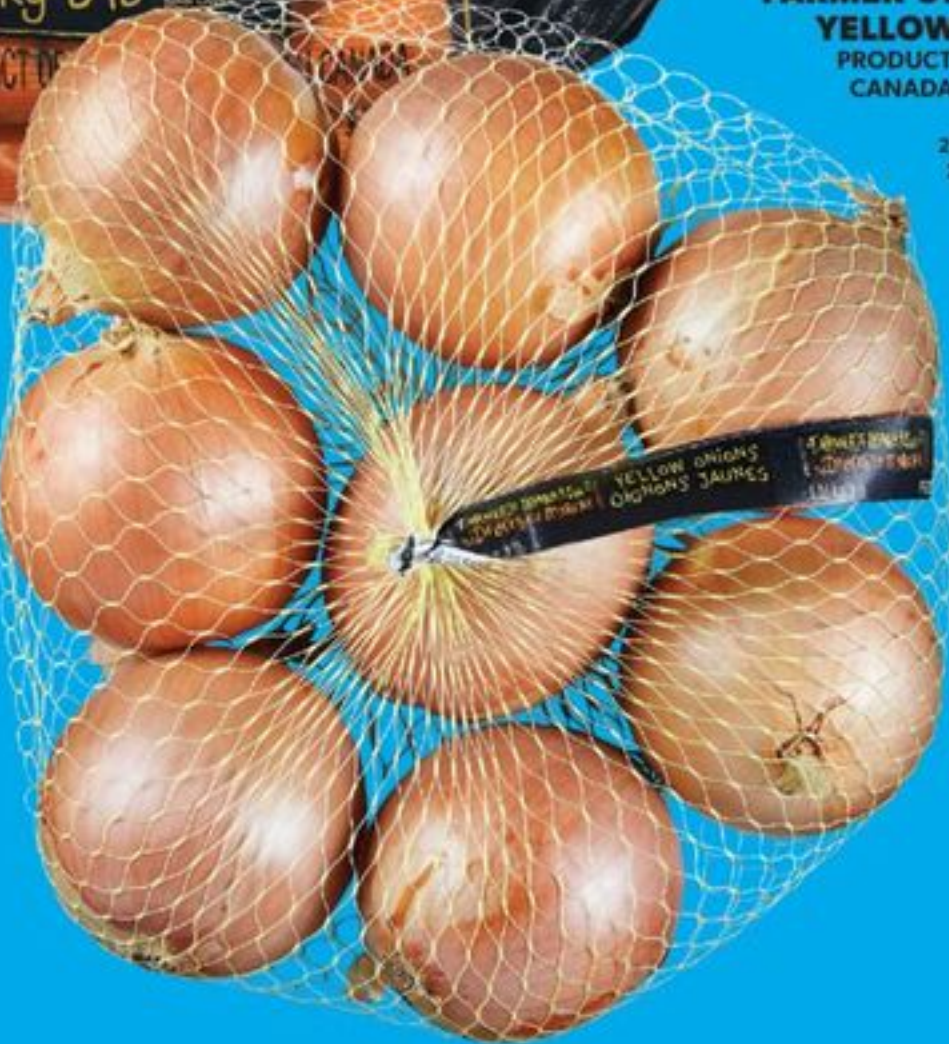

GET 1,000® when you buy 2

$1 back in points

$5