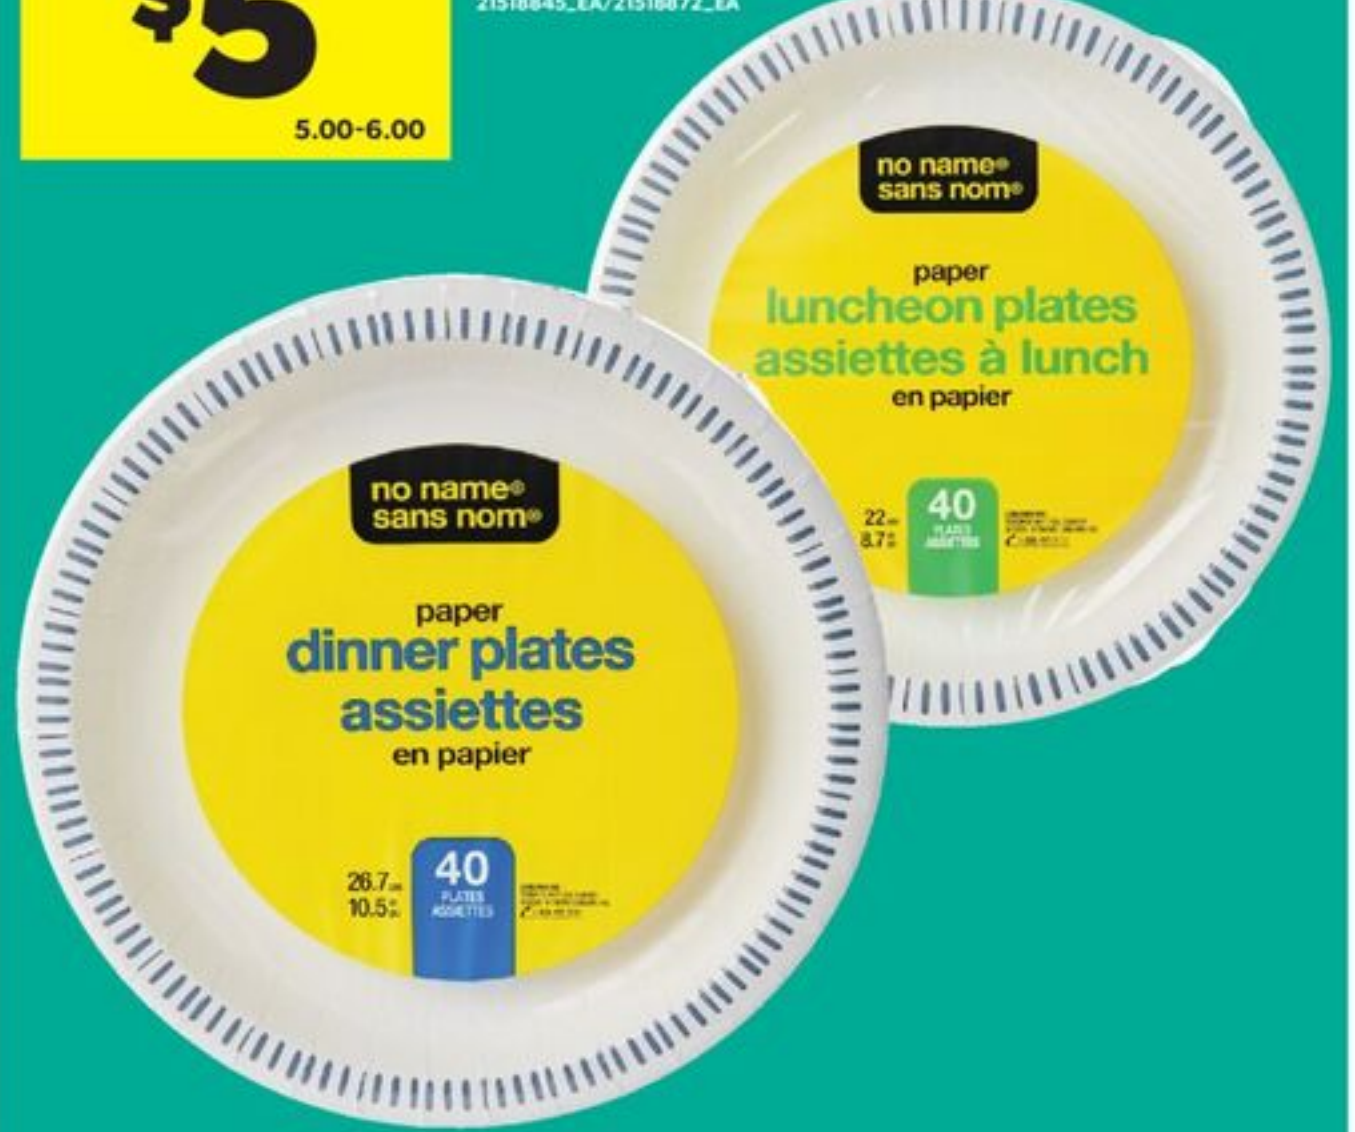

FROM
$5
5.00-6.00

NO NAME® PRINTED LUNCH OR
DINNER PLATES
40'S
21518845_EA/21518872_EA