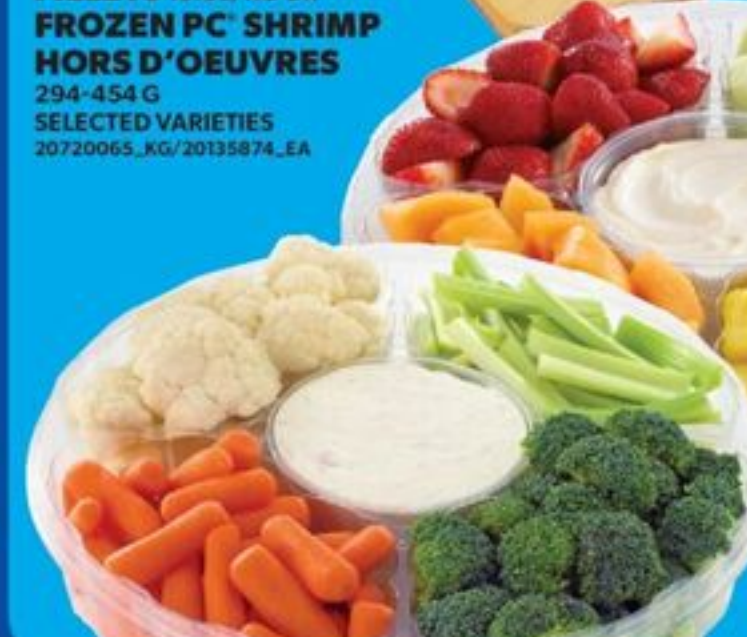

LARGE VEGETABLE OR FRUIT PLATTER, PREPARED IN-STORE
PREPARED IN-STORE, 1.343-1.87 KG
20081718_EA/20121599_EA

DEAL DROP

Limited-time deals on PC® home & more.

$12

PC® RECTANGLE ACACIA SERVING BOARD
21714814_EA

50% OFF OR MORE