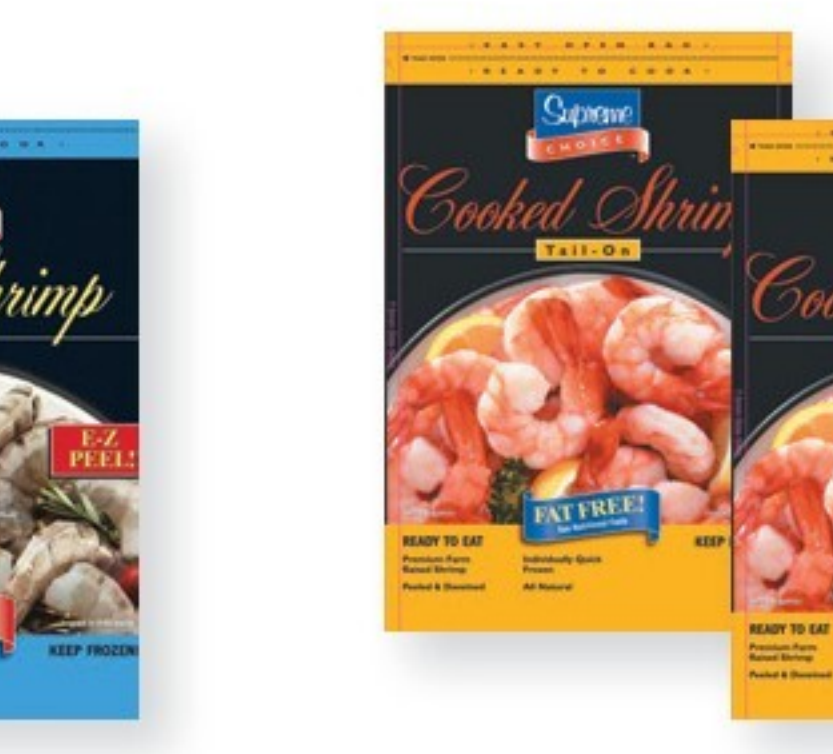

10⁹⁹ *lb*
**Supreme Choice
Salmon Fillets**
16 oz pkg

7⁹⁹
**Supreme Choice
Tilapia Fillets**
16 oz pkg

6⁹⁹
**Supreme Choice
Raw EZ Peel
Shrimp**
16 oz pkg, 41-50 ct

6⁹⁹
**Supreme Choice
Cooked Shrimp**
2.44-3.3 oz pkg,
41-50 ct, Tail-On

9⁹⁹

★ **BEST PICKED PRODUCE** ★

WHILE SUPPLIES LAST.
ALL ITEMS MAY NOT BE AVAILABLE.
NO RAINCHECKS

★ **3⁹⁹** *ea* ★
**Jumbo
Cantaloupe**
Fresh

★ **2/4** ★
**Idaho
Russet Potatoes**
5 lb bag

★ **2/4** ★
**Taylor
Farms
Vegetables**
10-12 oz bag,
Selected Varieties