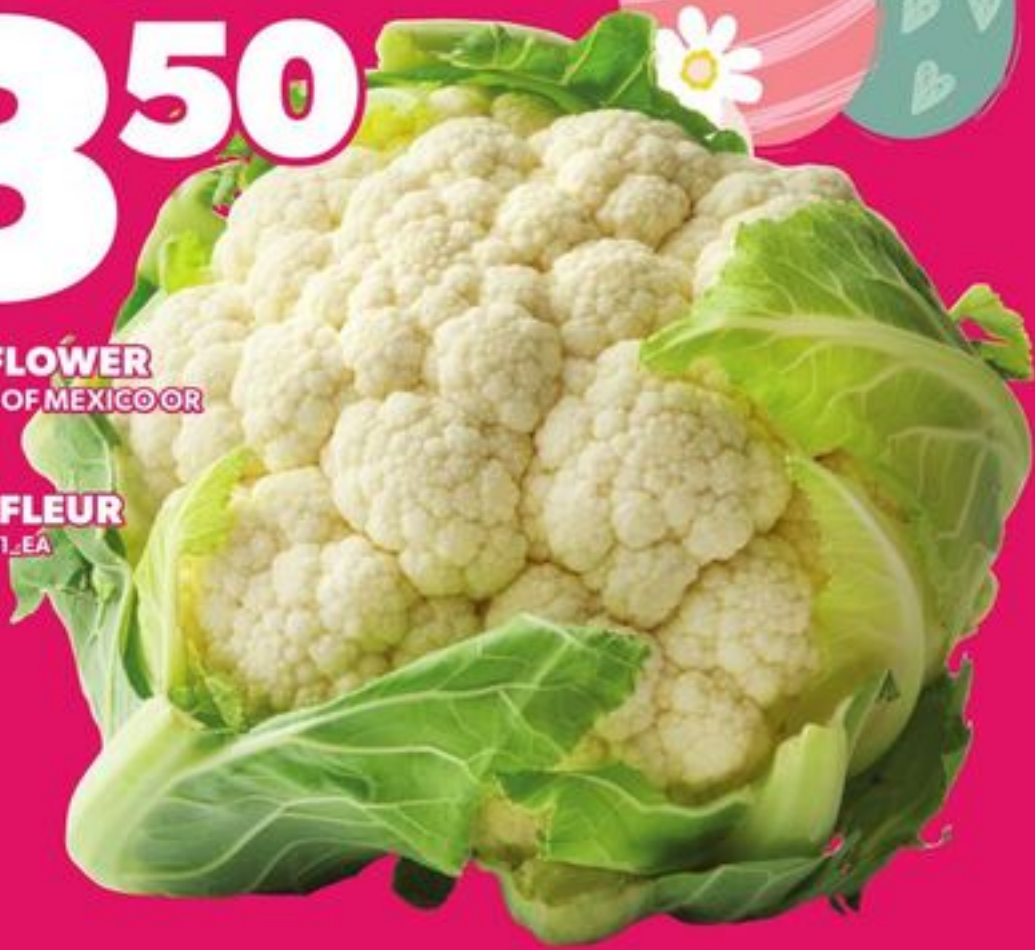

2.50
LB

BRUSSELS SPROUTS
PRODUCT OF U.S.A.
5.51/KG

**CHOUX DE
BRUXELLES**
20036155001_KG

**HOT
PRICE**

3.50

CAULIFLOWER
PRODUCT OF MEXICO OR
U.S.A.
EACH

CHOU-FLEUR
20135377001_EA

**SAVE
99¢**