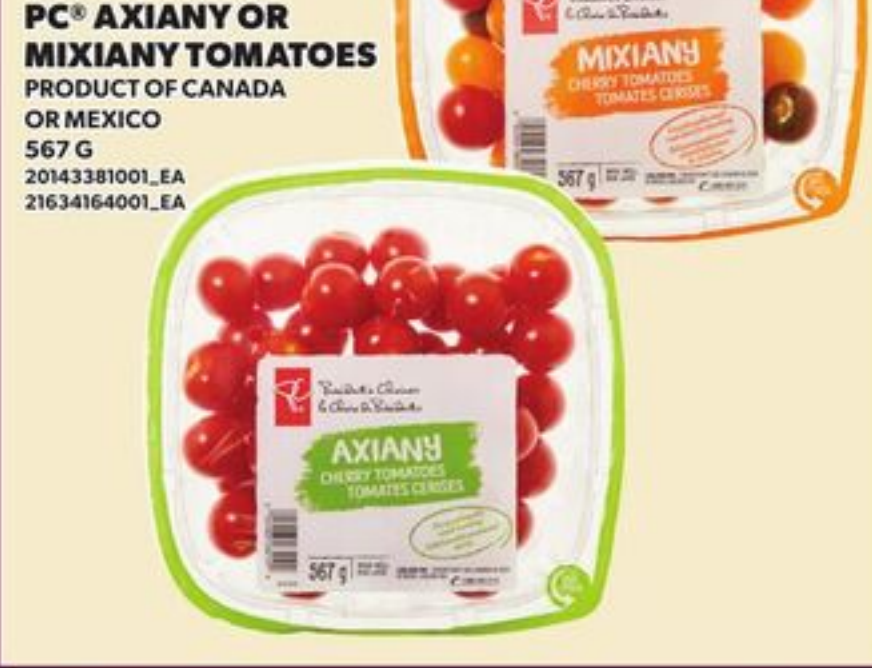

PC® AXIANY OR MIXIANY TOMATOES
PRODUCT OF CANADA OR MEXICO
567 G
20143381001_EA
21634164001_EA

5⁵⁰