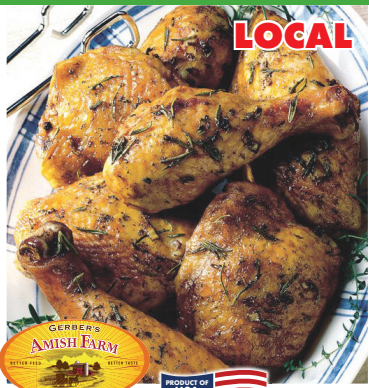

MEAT

Gerber's Family Pack
Chicken Thighs or Drumsticks
or small pack, $2.19 lb. w/card

$1.99
lb.