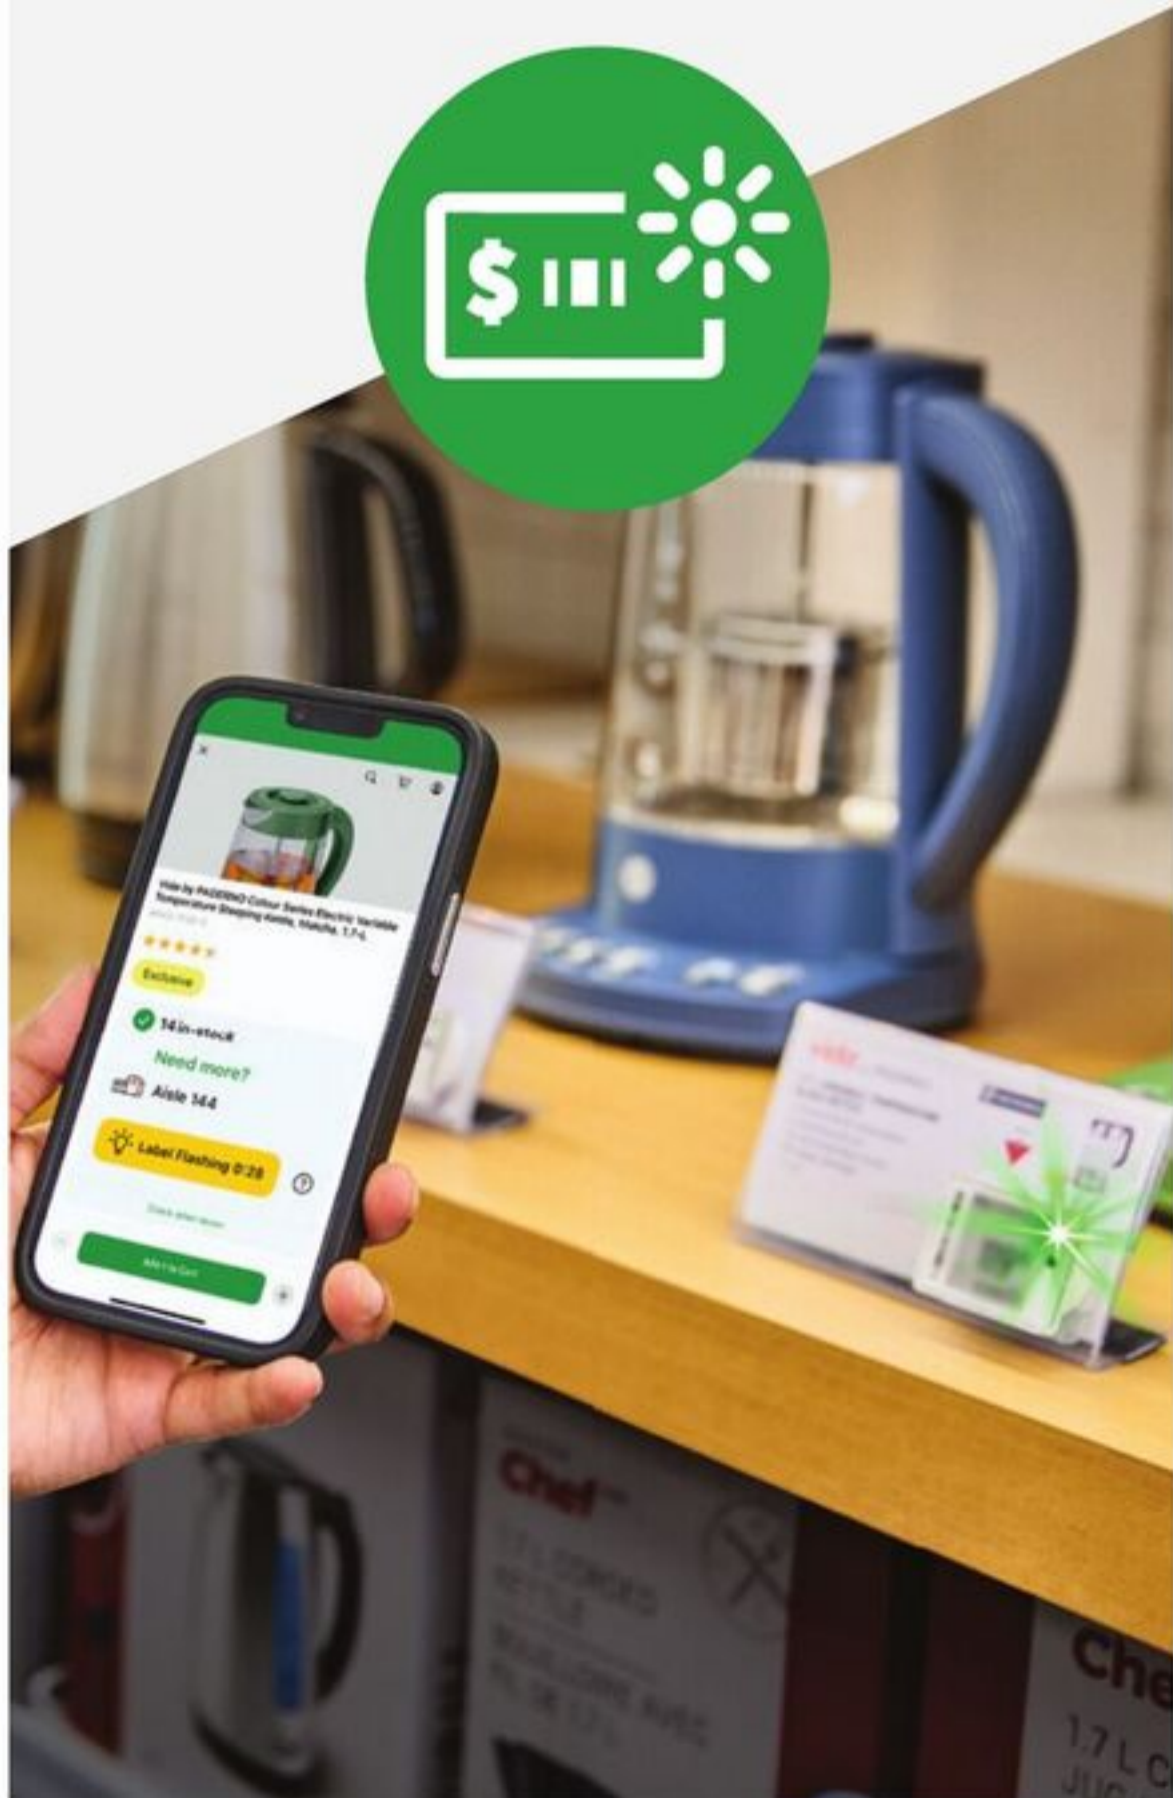

**SHOP
SMARTER
AT**

Find items in a flash

Locate products
faster by triggering
a flashing light with
the CT App.

Download App

Participating stores only. Location
services must be enabled on your
mobile device to use the electronic
aisle locator.