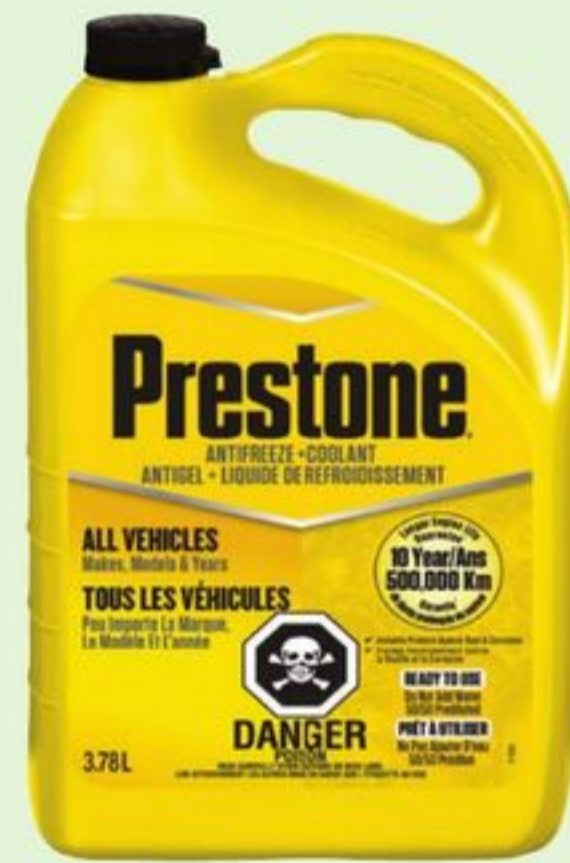

ALL WEATHER CAR & CUV

Firestone

SAVE 20%

WEATHERGRIP

ROAD RATED 85.8[^]

MICHELIN

SAVE $135 WITH Instant Rebate* WHEN YOU BUY 4

CROSSLIMATE 2

ROAD RATED 93.2[^]

PERFORMANCE CAR & CUV

MICHELIN

SAVE $130 WITH Instant Rebate* WHEN YOU BUY 4

PILOT SPORT A/S 4

ROAD RATED 99.3[^]

VREDESTEIN TIRES

SAVE 25% PLUS GET $100 Online Rebate**

HYPERTRAC

ROAD RATED 95.9[^]

MONROE

Limited Lifetime Warranty*

SAVE 25%

Sale, from 33.74
Reg, from 44.99

Selected Shocks and Struts. Quick-Strut complete strut assembly. Reflex, Gas-Magnum and Magnum strut assemblies also available.

22-0500X/122-2334X.

*Details in store or online.

CANADA'S GARAGE™

SAVE $10* Canada's #1 Motor Oil† Castrol

on a Synthetic Oil Change

When you sign up to receive text messages **Text¹ AUTO to 51922** to get offers and tips from Canadian Tire Auto sent right to your phone²

(standard Message & Data rates may apply)
See details on coupon when sent to your phone.

Offer valid March 26 – April 23, 2026

*Discount will be applied before applicable taxes, eco fees and additional fees (where applicable) at the time of purchase. Additional fees and charges will apply for vehicles that require more than 5 L of oil. Additional oil filter charges will apply. Cannot be combined with any other offer, coupon or discount. Some vehicle restrictions may apply. See in-store for details. Offer valid March 26 – April 23, 2026.

¹Standard Message & Data rates may apply. You can withdraw your consent to receive text messages about Canadian Tire Auto offers at any time by texting STOP to 51922 Contact us at P.O. Box 2000, Welland, ON L3B 5S3 or 1-800-387-8803 or customerservice@canadiantire.ca.