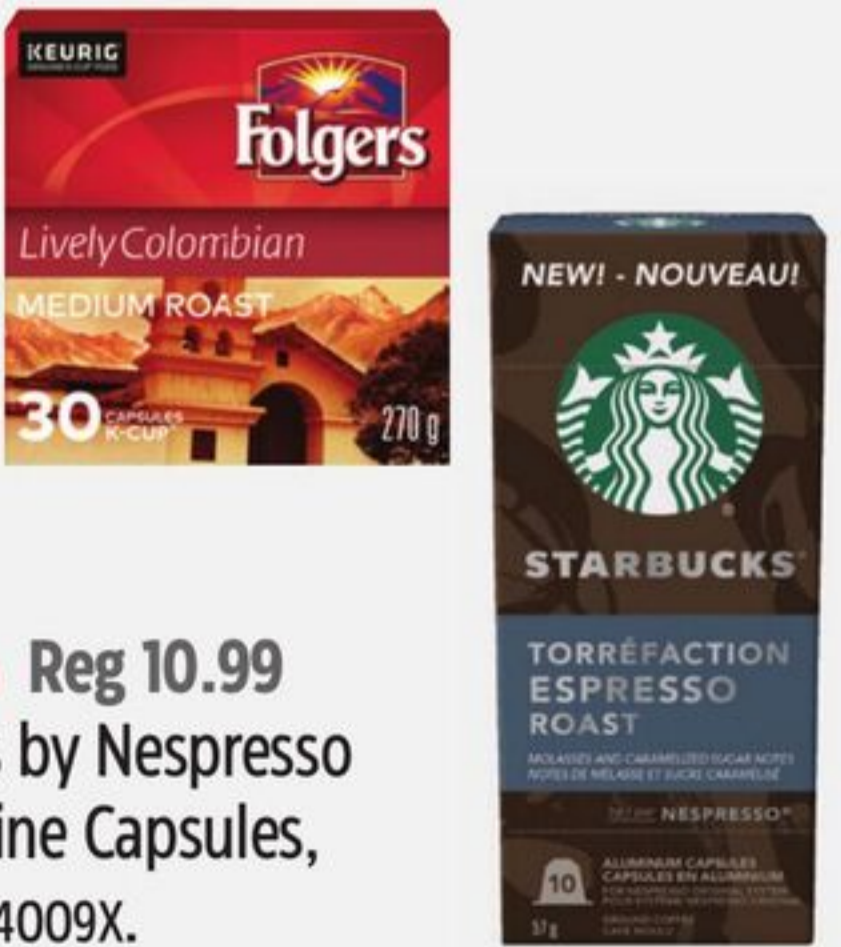

More digital flyer deals

Starfrit

SAVE $60

Sale 99.99 Reg 159.99 2-lb Bread Maker. 43-0163-0.

Save $10 Sale 19.99-89.99

Reg 29.99-99.99 Selected Blenders, Chopper or Deep Fryer. 43-9855X.

MASTER Chef™

SAVE UP TO 50%

SAVE 40% 64.99
Reg 109.99
3-Tier Buffet Server. 43-1221-6.

SAVE 30% 29.99
Reg 44.99
Deluxe 10-Cup Rice Cooker. 43-0194-6.

SAVE 50% 29.99
Reg 59.99
2-Slice Toaster. 43-0320-6.

SAVE 30% 19.99
Reg 29.99
12-Cup Drip Coffee Maker. 43-1002-8.

Sale 14.99-134.99 Reg 19.99-184.99 Selected Master Chef, PADERNO and Vida by PADERNO Kitchen Appliances. 43-0763X.

T-fal

SAVE UP TO 50%

SAVE 35% 79.99
Reg 129.99
9-Pc Viva Non-Stick Cookset. 142-7992-8.

SAVE 30% 29.99
Reg 44.99
5-Qt Jumbo Cooker with Glass Lid. 42-0048-8.

SAVE 30% 29.99
Reg 44.99
5-Qt Cook N' Serve Casserole. 142-2408-2.

SAVE 50% 9.99
Reg 19.99
20cm Non-Stick Frypan. 42-0043-8.

Sale 14.99-29.99
Reg 24.99-49.99
Selected Cookware. 42-0044X/142-2639X.

GREAT VALUE

12.99
ea

Selected Starbucks by Nespresso Vertuo Coffee Capsules, 8-Ct. 153-4323X.

SAVE UP TO 20%

Sale 19.99-36.99 Reg 24.99-44.99
Selected K-Cup® Coffee Pods, 30-Ct or 48-Ct. 53-3227X/153-2107X.

Starfrit

GREAT VALUE

1 26.99 5-Qt Non-Stick Stock Pot. 142-5615-0.
2 15.99 2-Qt Non-Stick Saucepan. 142-5614-2.

LAGOSTINA

SAVE $130

Sale 299.99 12.50/24 mo**
Reg 429.99 10-Pc 3-Ply Clad Cookset. 142-7997-8.

vida by PADERNO

SAVE UP TO $50

1 Sale 375.99 15.67/24 mo** Reg 429.99
UV Bottom-Loading Water Cooler. Black/stainless-steel look. 43-1521-2.
2 Sale 159.99 6.67/24 mo** Reg 199.99
1.1 Cu-Ft Stainless-Steel Microwave. 43-1535-0.

NOW 8.99
ea

Save 15% Reg 10.99
Starbucks by Nespresso Original Line Capsules, 10-Ct. 153-4009X.

GREAT VALUE