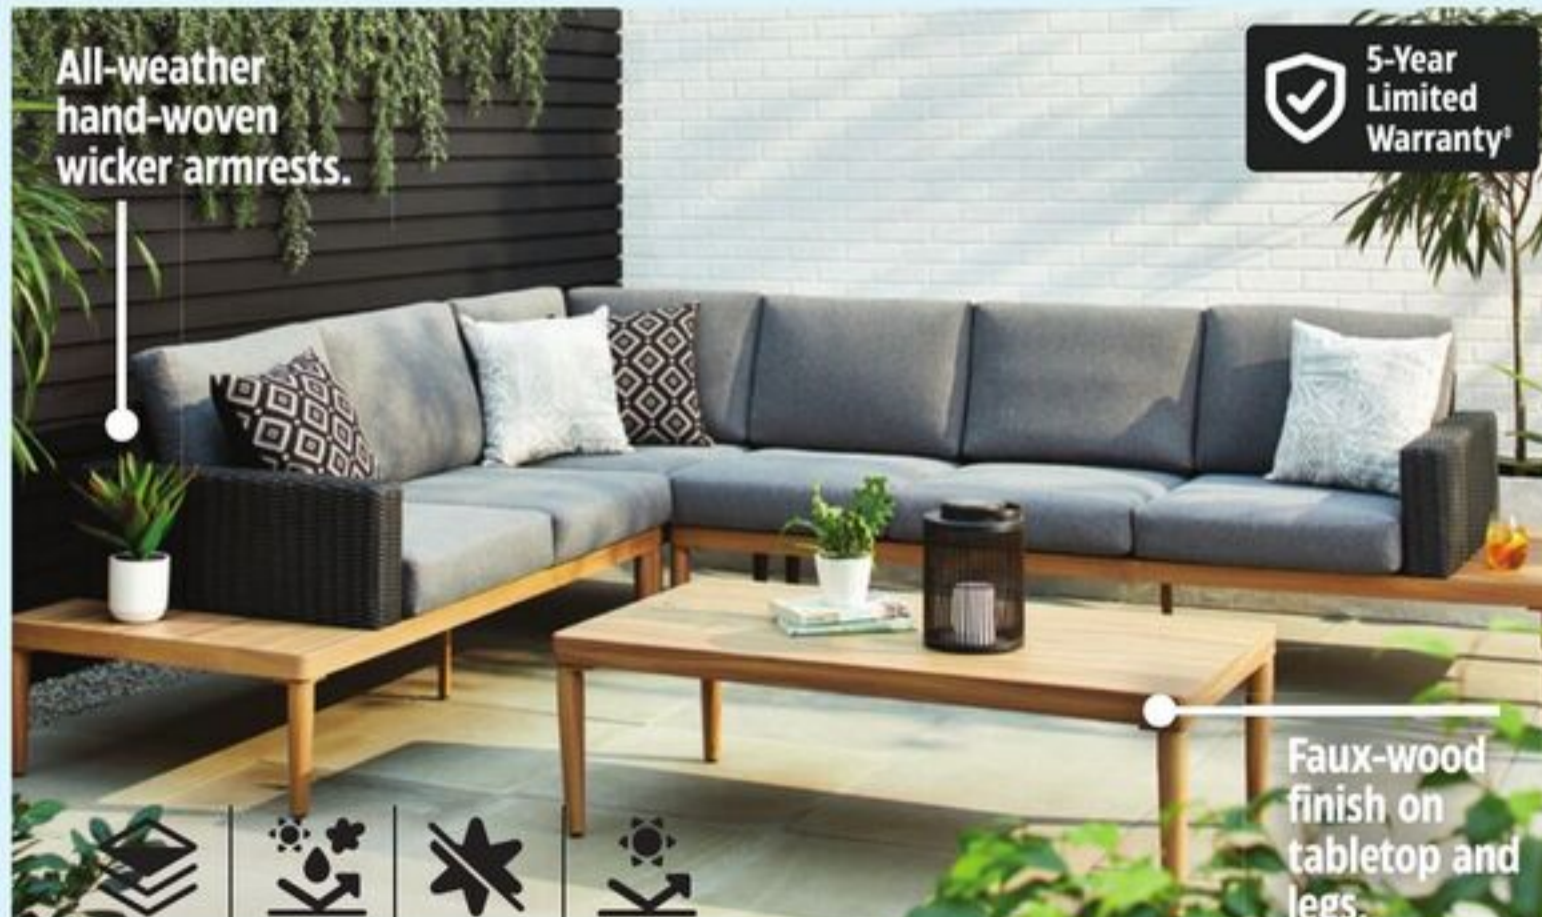

CANVAS

SAVE \$600

Sale 1999.99

83.34/24 mo**

Reg 2599.99 Edenvale Sectional, 4-Pc. Includes loveseat, corner sofa, sofa and coffee table. 188-0280-6.

HOT DEAL

All-weather hand-woven wicker armrests.

5-Year Limited Warranty*