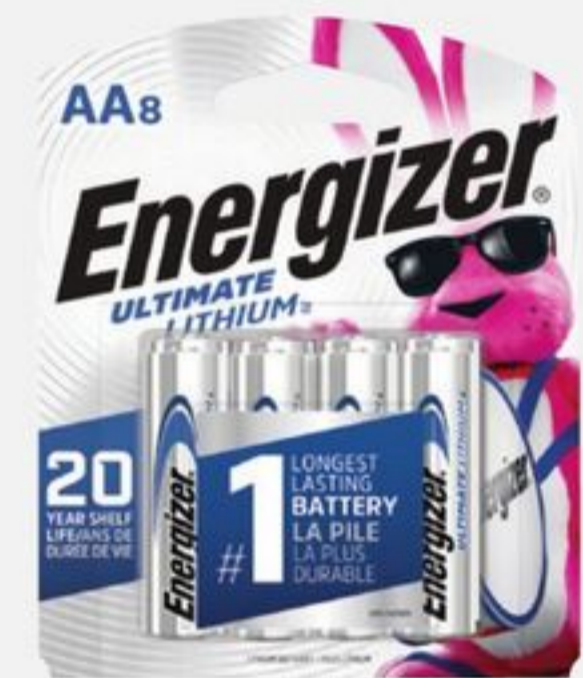

Save 10% Sale 15.19 Reg 16.99
4/AA Pack. 65-0812-4.

NOMA

MULTI BUY 2 FOR $20

15.99 ea Alkaline Batteries, 16/AAA.
65-1707-0.