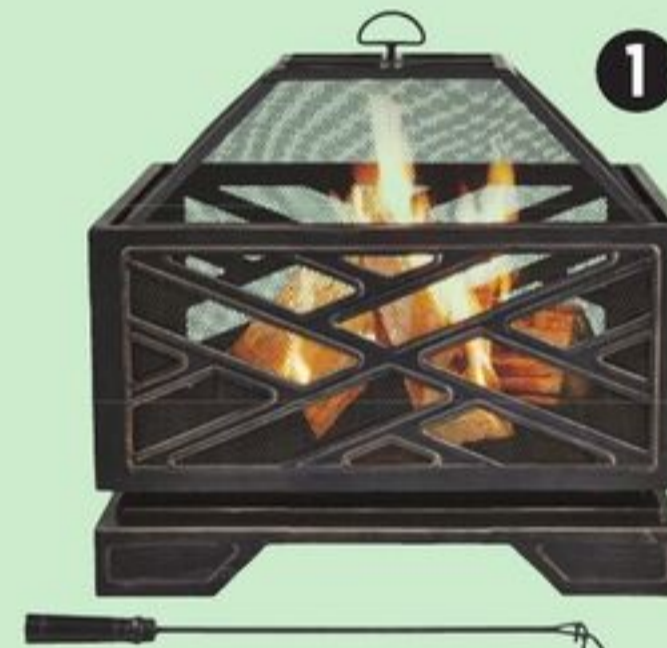

SAVE UP TO $70
1 Sale 149.99
Reg 199.99

For Living Lawrence Steel Outdoor Wood-Burning Fire Pit with Poker. 25 x 25 x 26" h. 85-1564-0.

2 Sale 129.99 Reg 199.99

CANVAS Outdoor Wood-Burning Fire Bowl. 31 x 24". 85-1584-2.

Save $100 Sale 149.99-299.99 Reg 249.99-399.99 Selected CANVAS Wood Fire Bowl or Fireplace. 85-0245X.