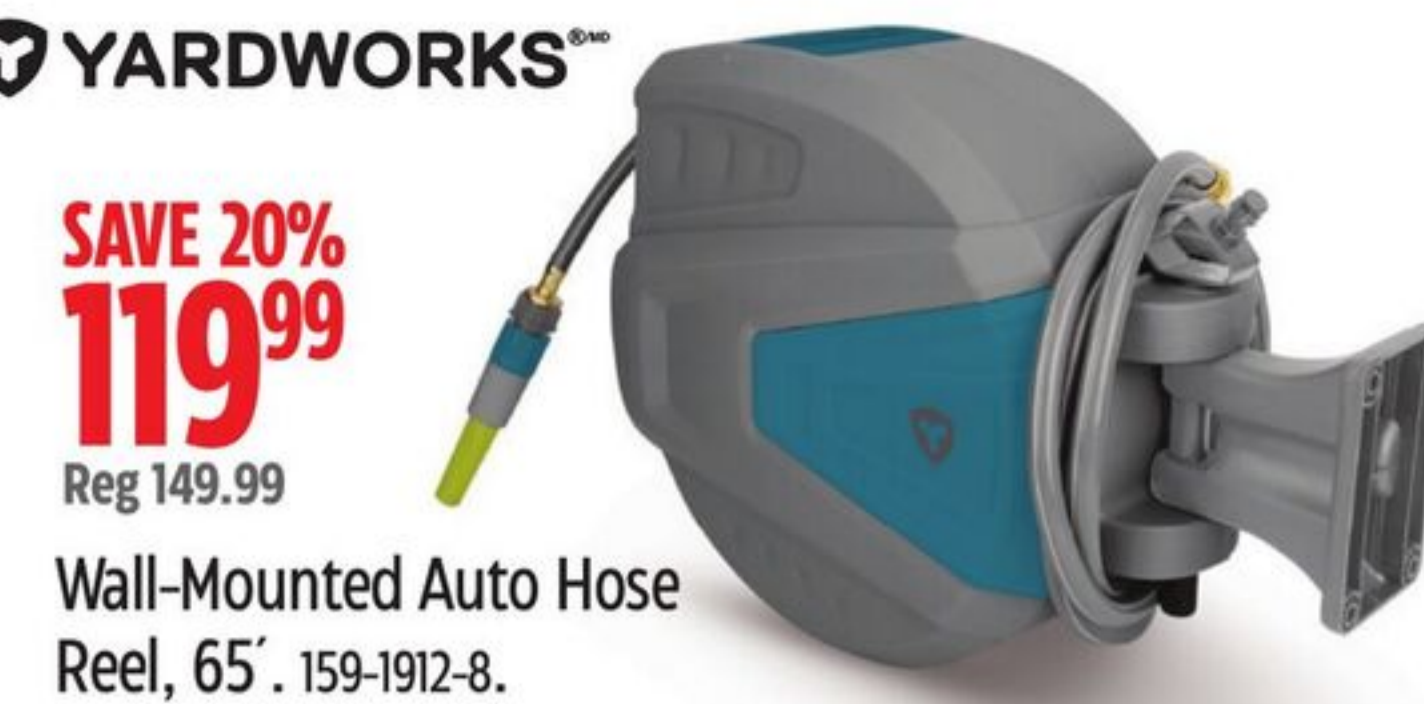

YARDWORKS™

SAVE 20%
119⁹⁹
Reg 149.99
Wall-Mounted Auto Hose Reel, 65'.
159-1912-8.

SAVE 10%
69⁹⁹
Reg 79.99
Heavy-Duty Fabric Hose, 100'.
159-2912-2.

GREAT VALUE
32⁹⁹
2-Spike Impulse Sprinkler.
59-7186-8.