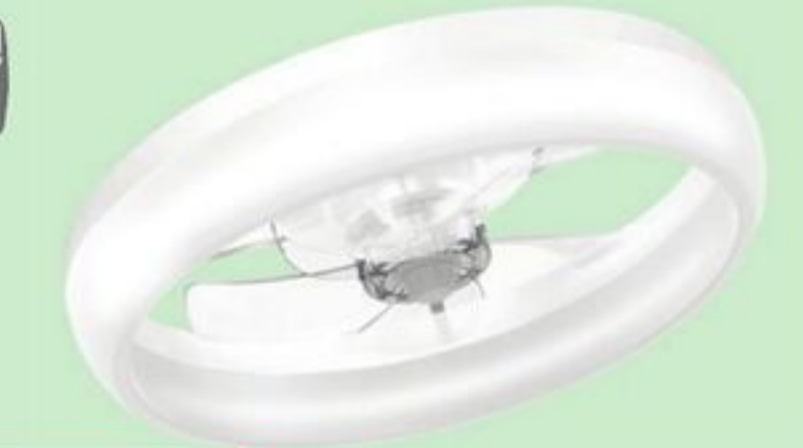

SPECIAL BUY

109⁹⁹ ea 14" Ceiling Fan/Light. White or black. 499-4159X. While quantities last. Rainchecks unavailable on 499# items.

True

0% Financing^{††} with equal monthly payments

24 Month | $150+ purchase

^{††}NO FEE CHARGED. Conditions apply. See inside back page.

25

^{††}INTEREST DOES NOT ACCRUE DURING THE PERIOD OF THE PLAN. NO ADMINISTRATION FEE IS CHARGED FOR ENTERING INTO AN EQUAL PAYMENTS PLAN. Monthly pricing based on 24 equal payments. Applicable taxes and fees not included. See inside back page for details. Bulbs sold separately for fixtures on this page unless otherwise specified. Accessories/contents not included with products sold on this page.

DE0317-26 O(EX_IntBC_CoastBC)