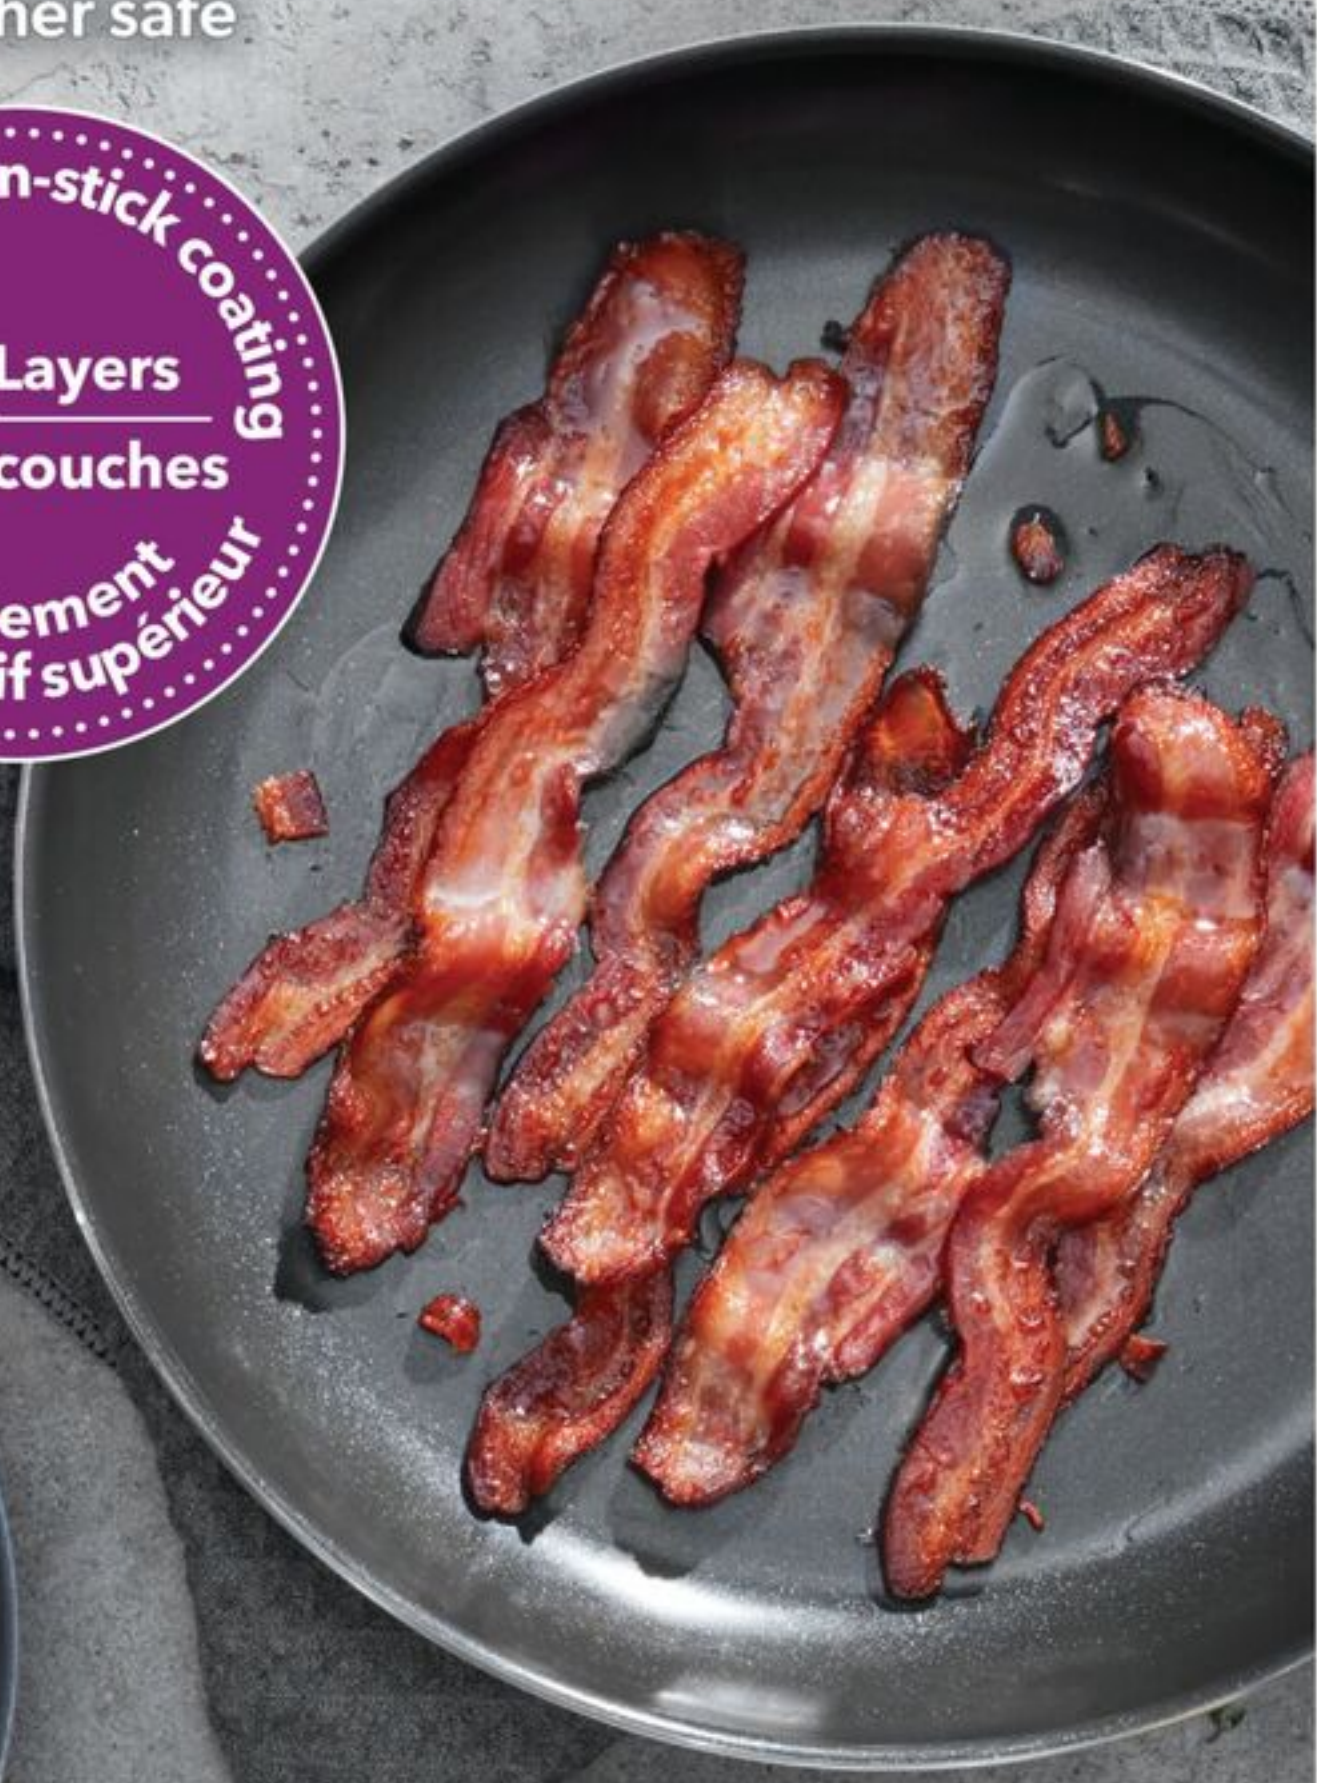

President's Choice

SHOP NOW

NEW PC® EverStrong Hard Anodized Non-Stick Cookware

- hard anodized aluminum construction resists scratches and dents
- stainless steel handle for strength and durability
- ideal for use on all cooktops and dishwasher safe

Up to
20% OFF

PC® EVERSTRONG
HARD ANODIZED
NON-STICK COOKWARE
24.00 - 48.00

21578865_EA
21578864_EA

enhanced non-stick coating
3 Layers
couches
revêtement
antiadhésif supérieur

10" OR 12" SKILLETS

SEAR, BROWN OR FRY
ALSO AVAILABLE
IN A SET OF 2