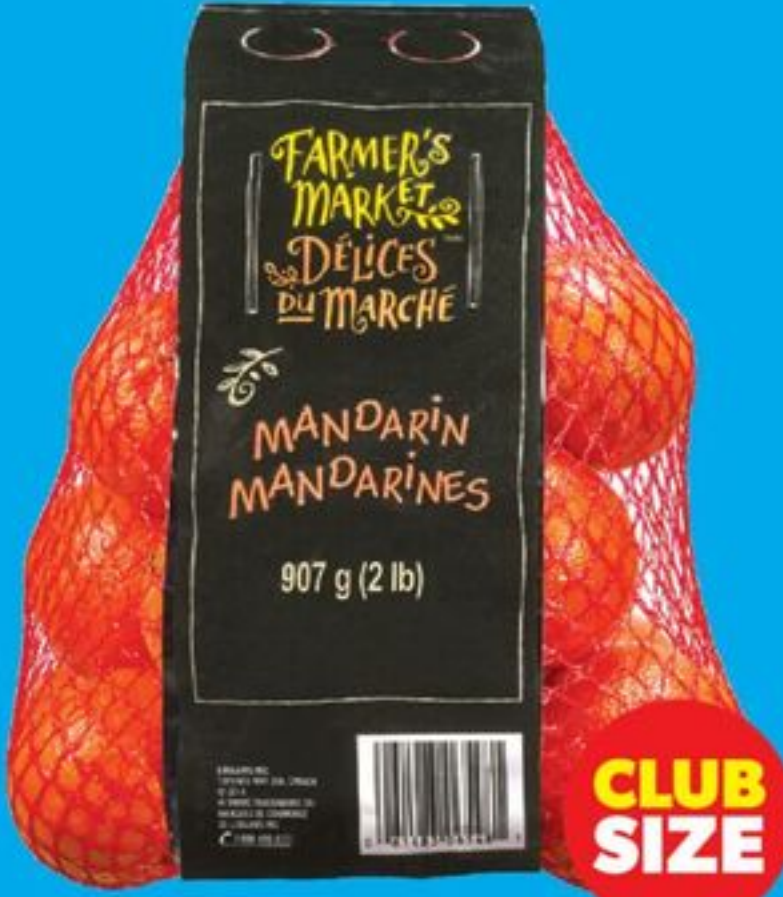

**CLUB
SIZE**

\$7

**FARMER'S MARKET™
KIWI**
CLUB SIZE
PRODUCT OF GREECE
21576456001_EA

907 G

\$4

CANTALOUPE
PRODUCT OF GUATEMALA,
HONDURAS OR BRAZIL
20167017001_EA

2⁹⁹
LB
6.59/KG

GREEN ZUCCHINI
PRODUCT OF MEXICO OR USA,
NO. 1 GRADE
20426596001_KG