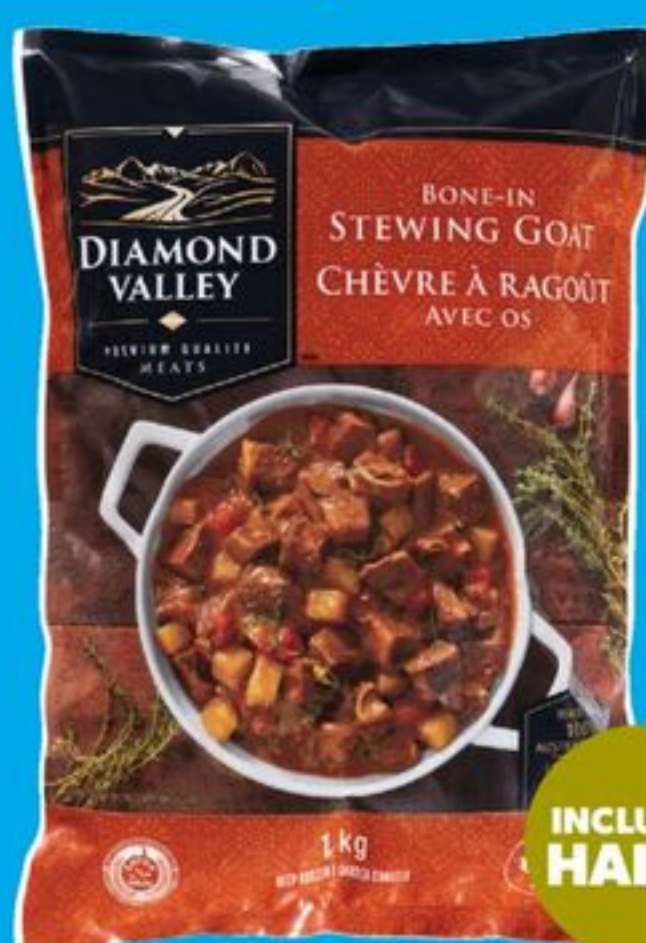

$25

NEW ZEALAND STEWING GOAT
BONE-IN, FROZEN, 1 KG
20143053_EA

$3

WHOLE TILAPIA
FROZEN, 1 KG
20189341_EA