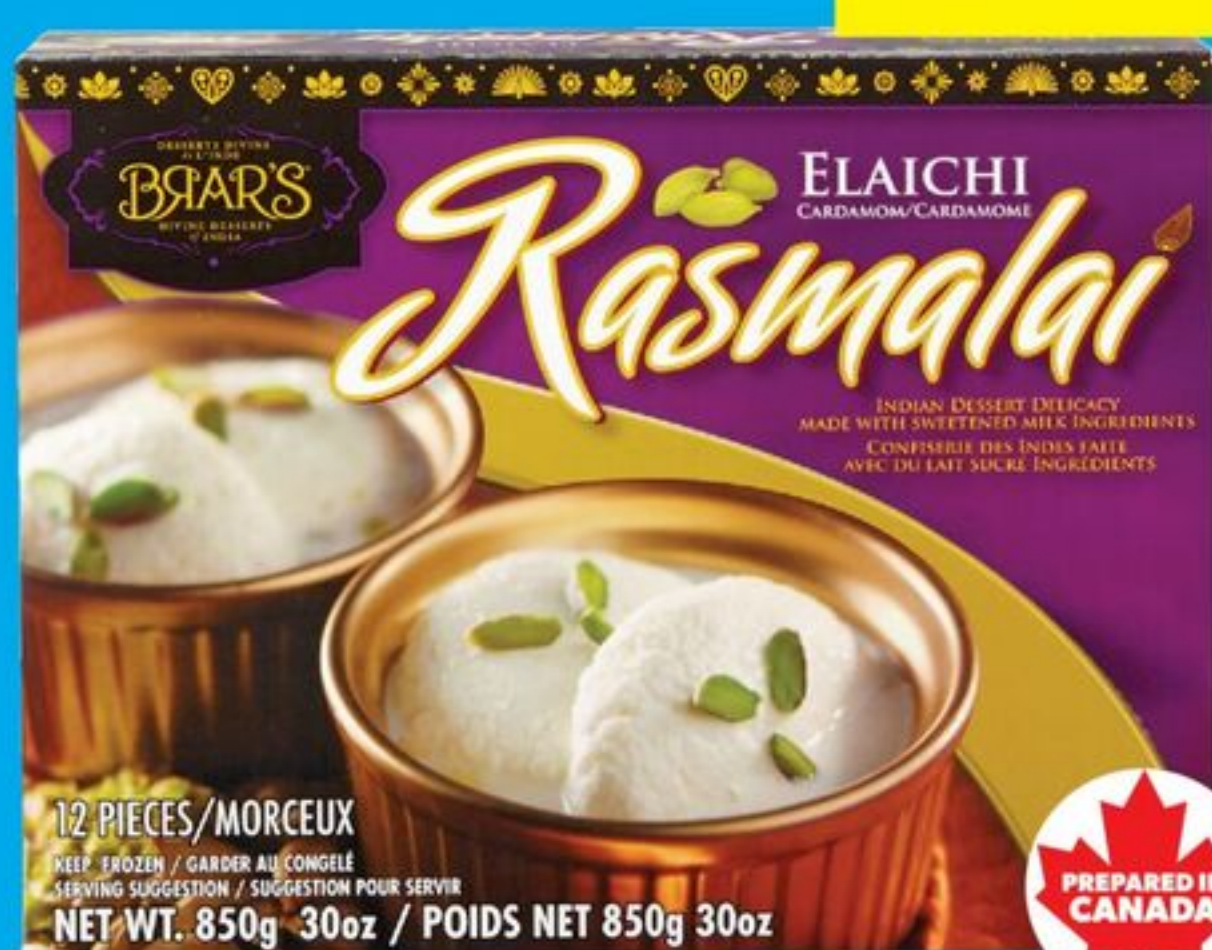

\$3

ROOSTER SWEETENED CONDENSED MILK
300 ML
20126907_EA

8⁹⁹

FRUTÉE ICE CREAM
SELECTED VARIETIES, FROZEN,
270 ML
21701514_EA

BRAR'S RASMALAI
850 G
20286980002_EA

8⁹⁹

6⁹⁹

O'TASTY DUMPLINGS
SELECTED VARIETIES, FROZEN,
567 G
20319243004_EA