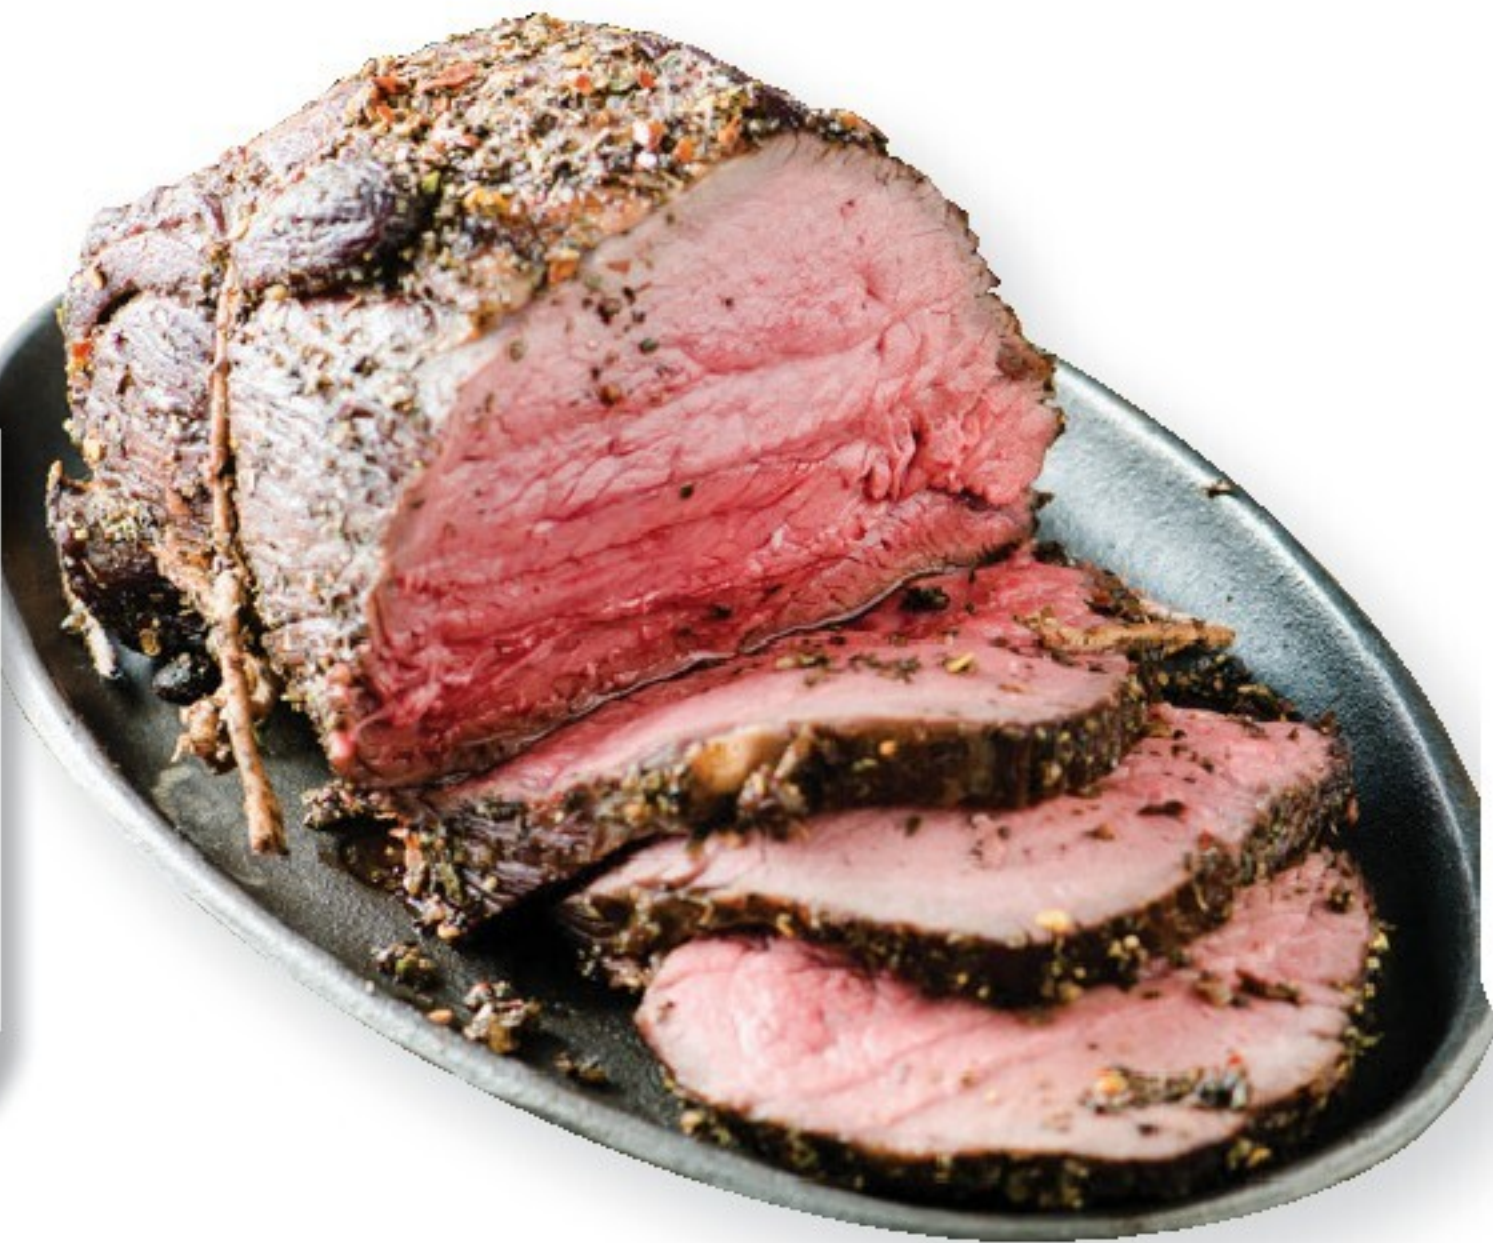

★ **7⁹⁹** ★
lb
Boneless Sirloin Tip Roast
USDA Choice,
Sentry Angus Beef

★ **8⁴⁹** ★
lb
Boneless Sirloin Tip Steak
USDA Choice,
Sentry Angus Beef