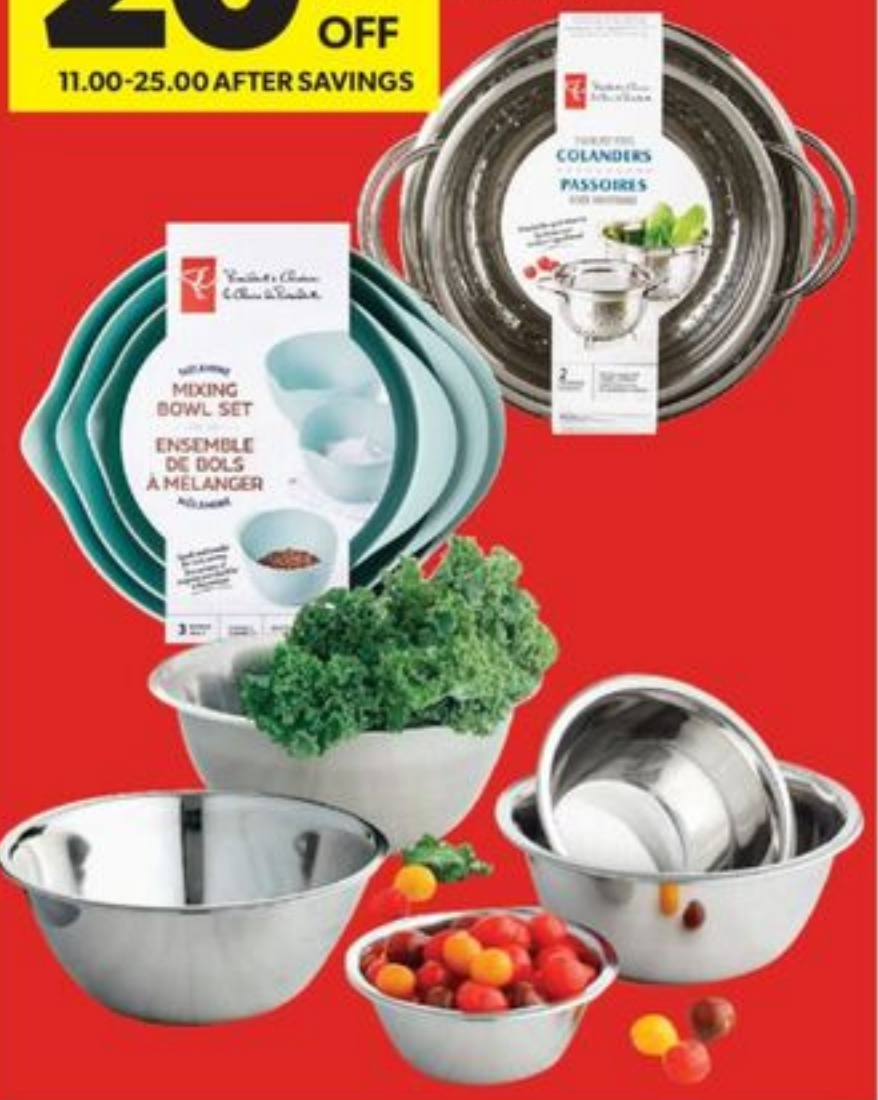

UP TO
20% OFF
11.00-25.00 AFTER SAVINGS

PC BOWLS & COLANDERS
SELECTED VARIETIES
20982903_EA/21391405_EA
21393987_EA