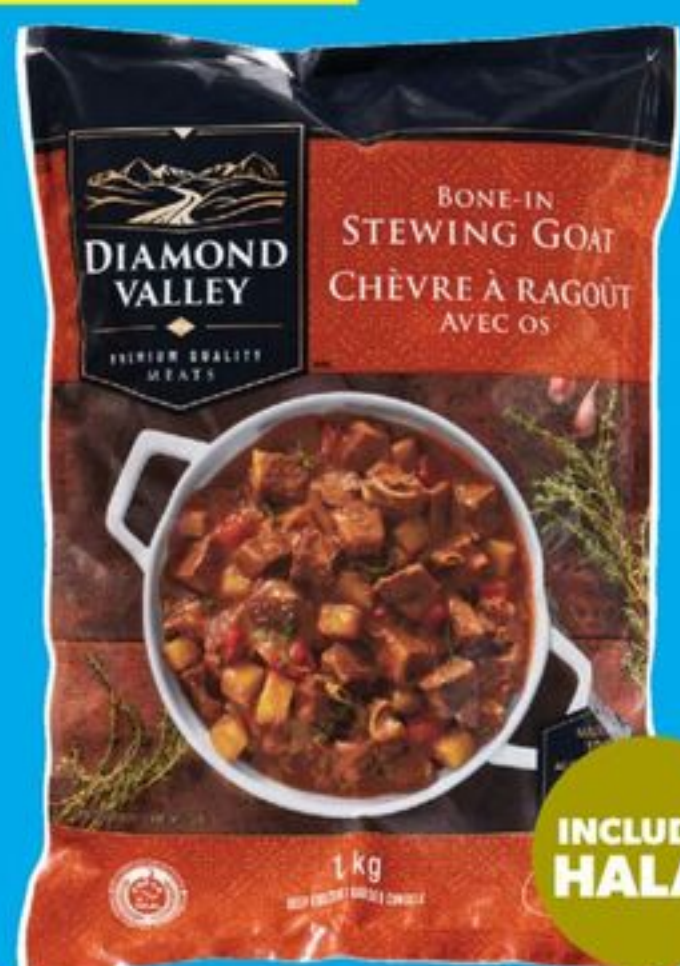

INCLUDES HALAL

1⁴⁹
LB
3.28 /KG

OPO SQUASH
PRODUCT OF MEXICO
20142055001_KG