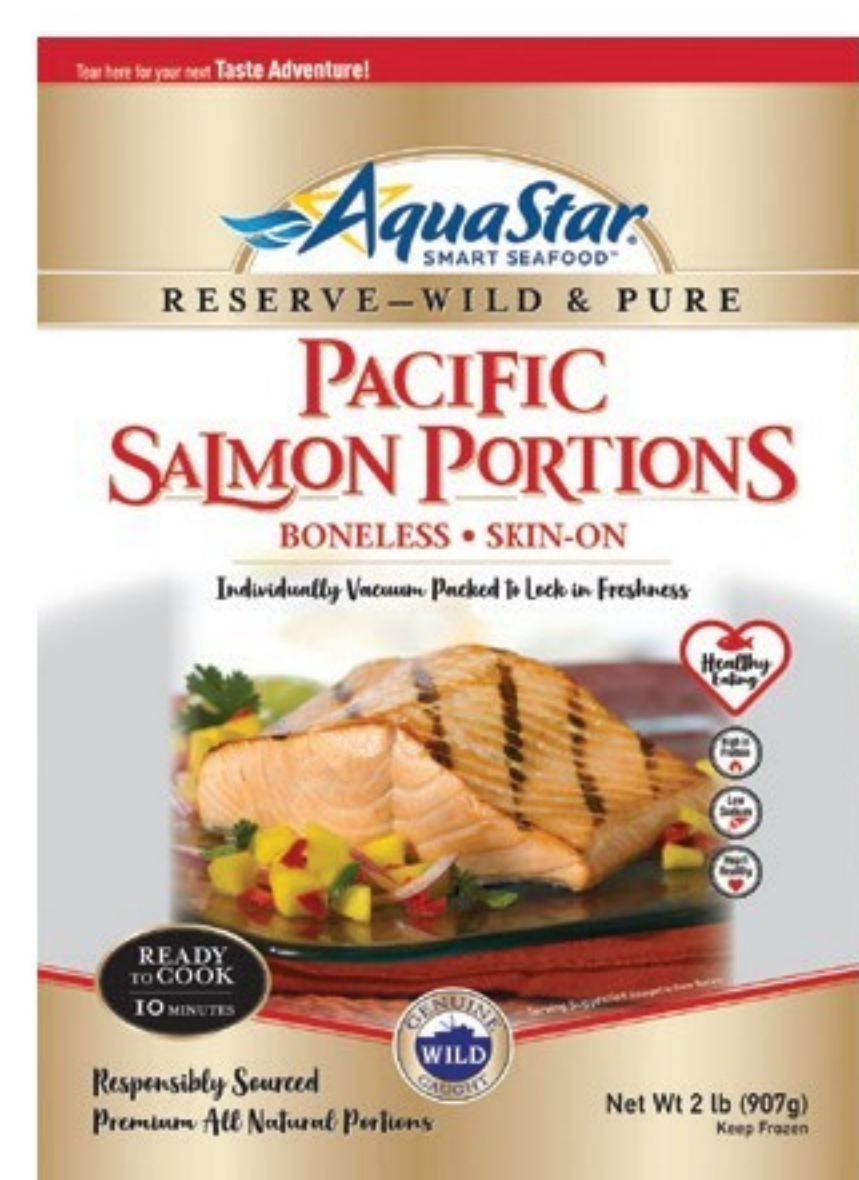

**\$7.49** with card

Land O' Frost Premium Lunch Meat Selected Varieties, 9 - 16 oz.

**\$5.99** with card

Hormel Black Label or Natural Choice Microwave Ready Bacon 12 oz.

**\$9.99** with card

Cooked Perfect Meatballs Selected Varieties, 18 - 28 oz.

**\$7.99** with card

Bob Evans Original Sausage Patties Selected Varieties, 40 oz.

**\$10.99** with card

AquaStar Salmon Fillet Portions Sold in 2 lb. Bag for \$19.98

**\$9.99 lb.** with card

Peeled & Deveined, Tail-On Superior Select Medium Cooked Shrimp 41 - 50 ct.; 12 oz.