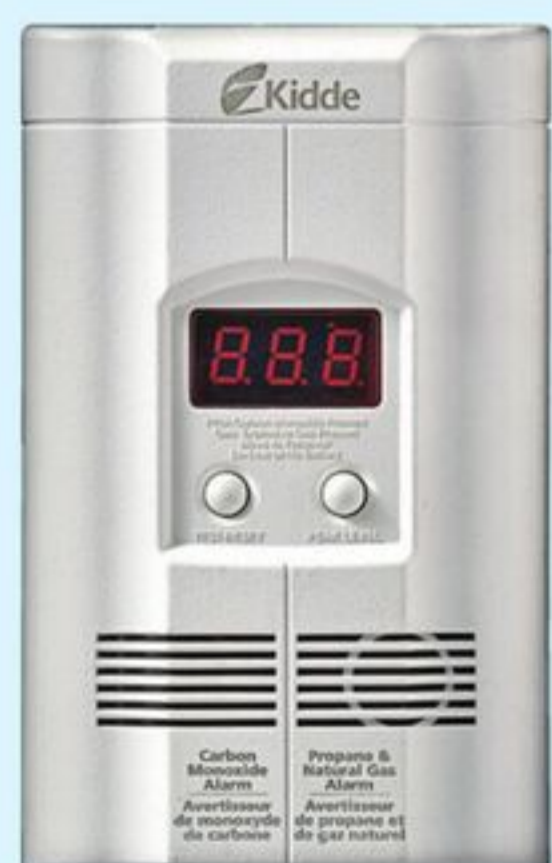

Kidde

SAVE
$10

Sale 67.99 Reg 79.99 Plug-In Multi-Gas Detector with
Battery Backup. 46-0308-2.
Save up to $15 Sale 35.99-107.99 Reg 47.99-119.99
Selected Home Safety Alarms. 46-0385X.