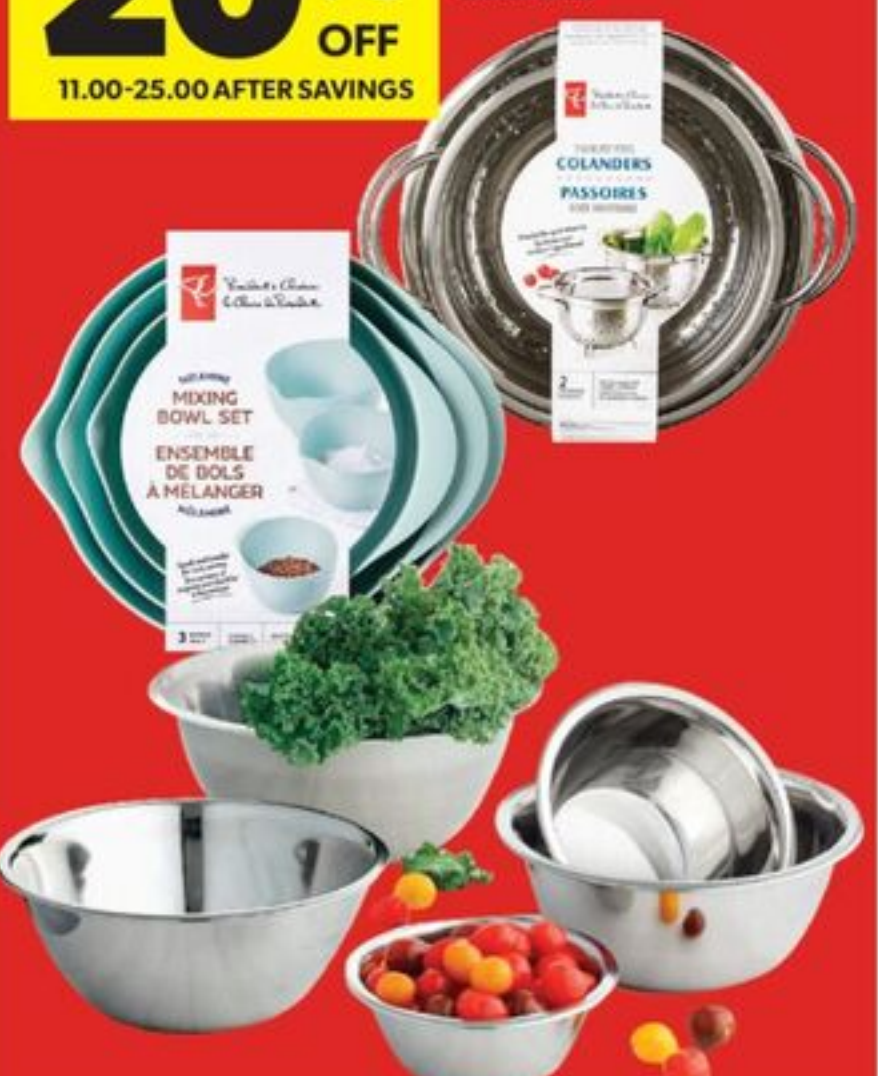

UP TO
20% OFF
11.00-25.00 AFTER SAVINGS

**PC® BOWLS &
COLANDERS**
SELECTED VARIETIES
20982903_EA/21391405_EA
21393987_EA