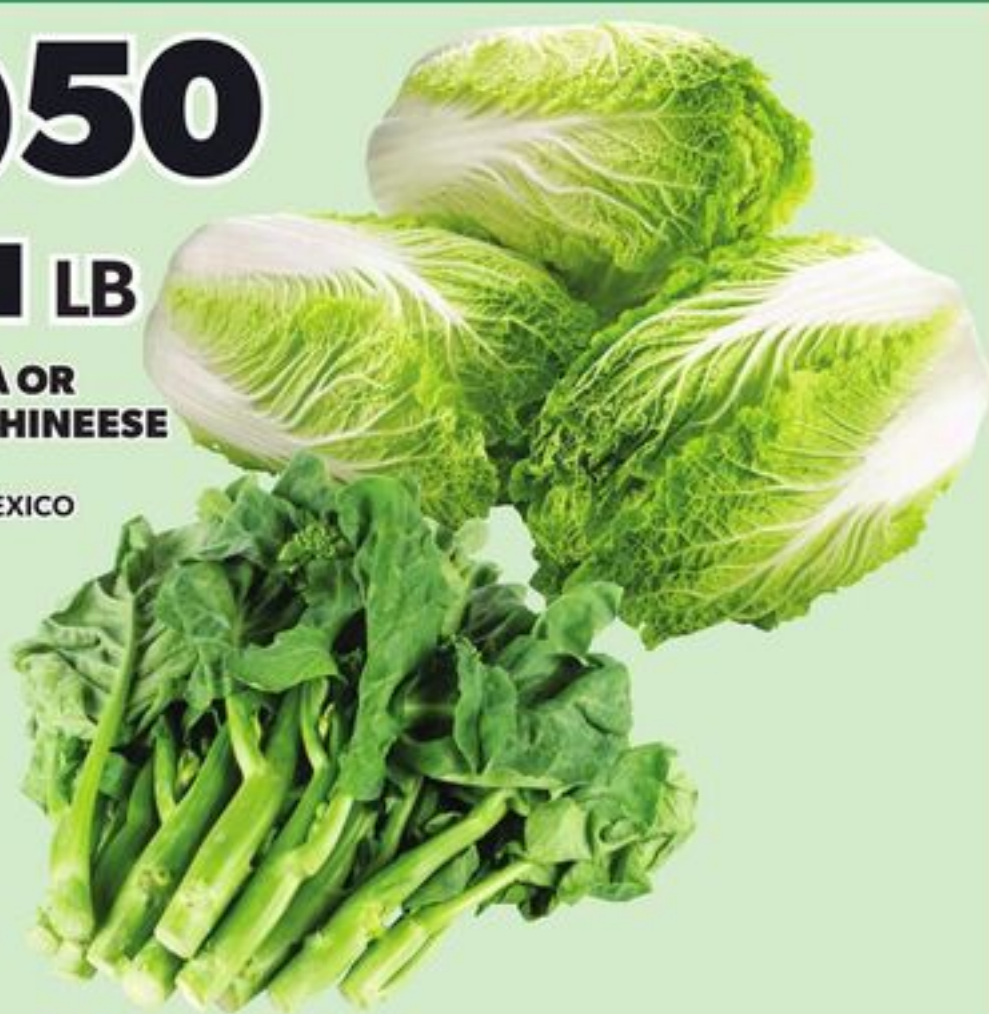

**2⁵⁰
LB**

**BABY NAPA OR
GAI LAN - CHINEESE
BROCCOLI**
PRODUCT OF MEXICO
5.51/KG
21024088001_KG
20003604001_KG