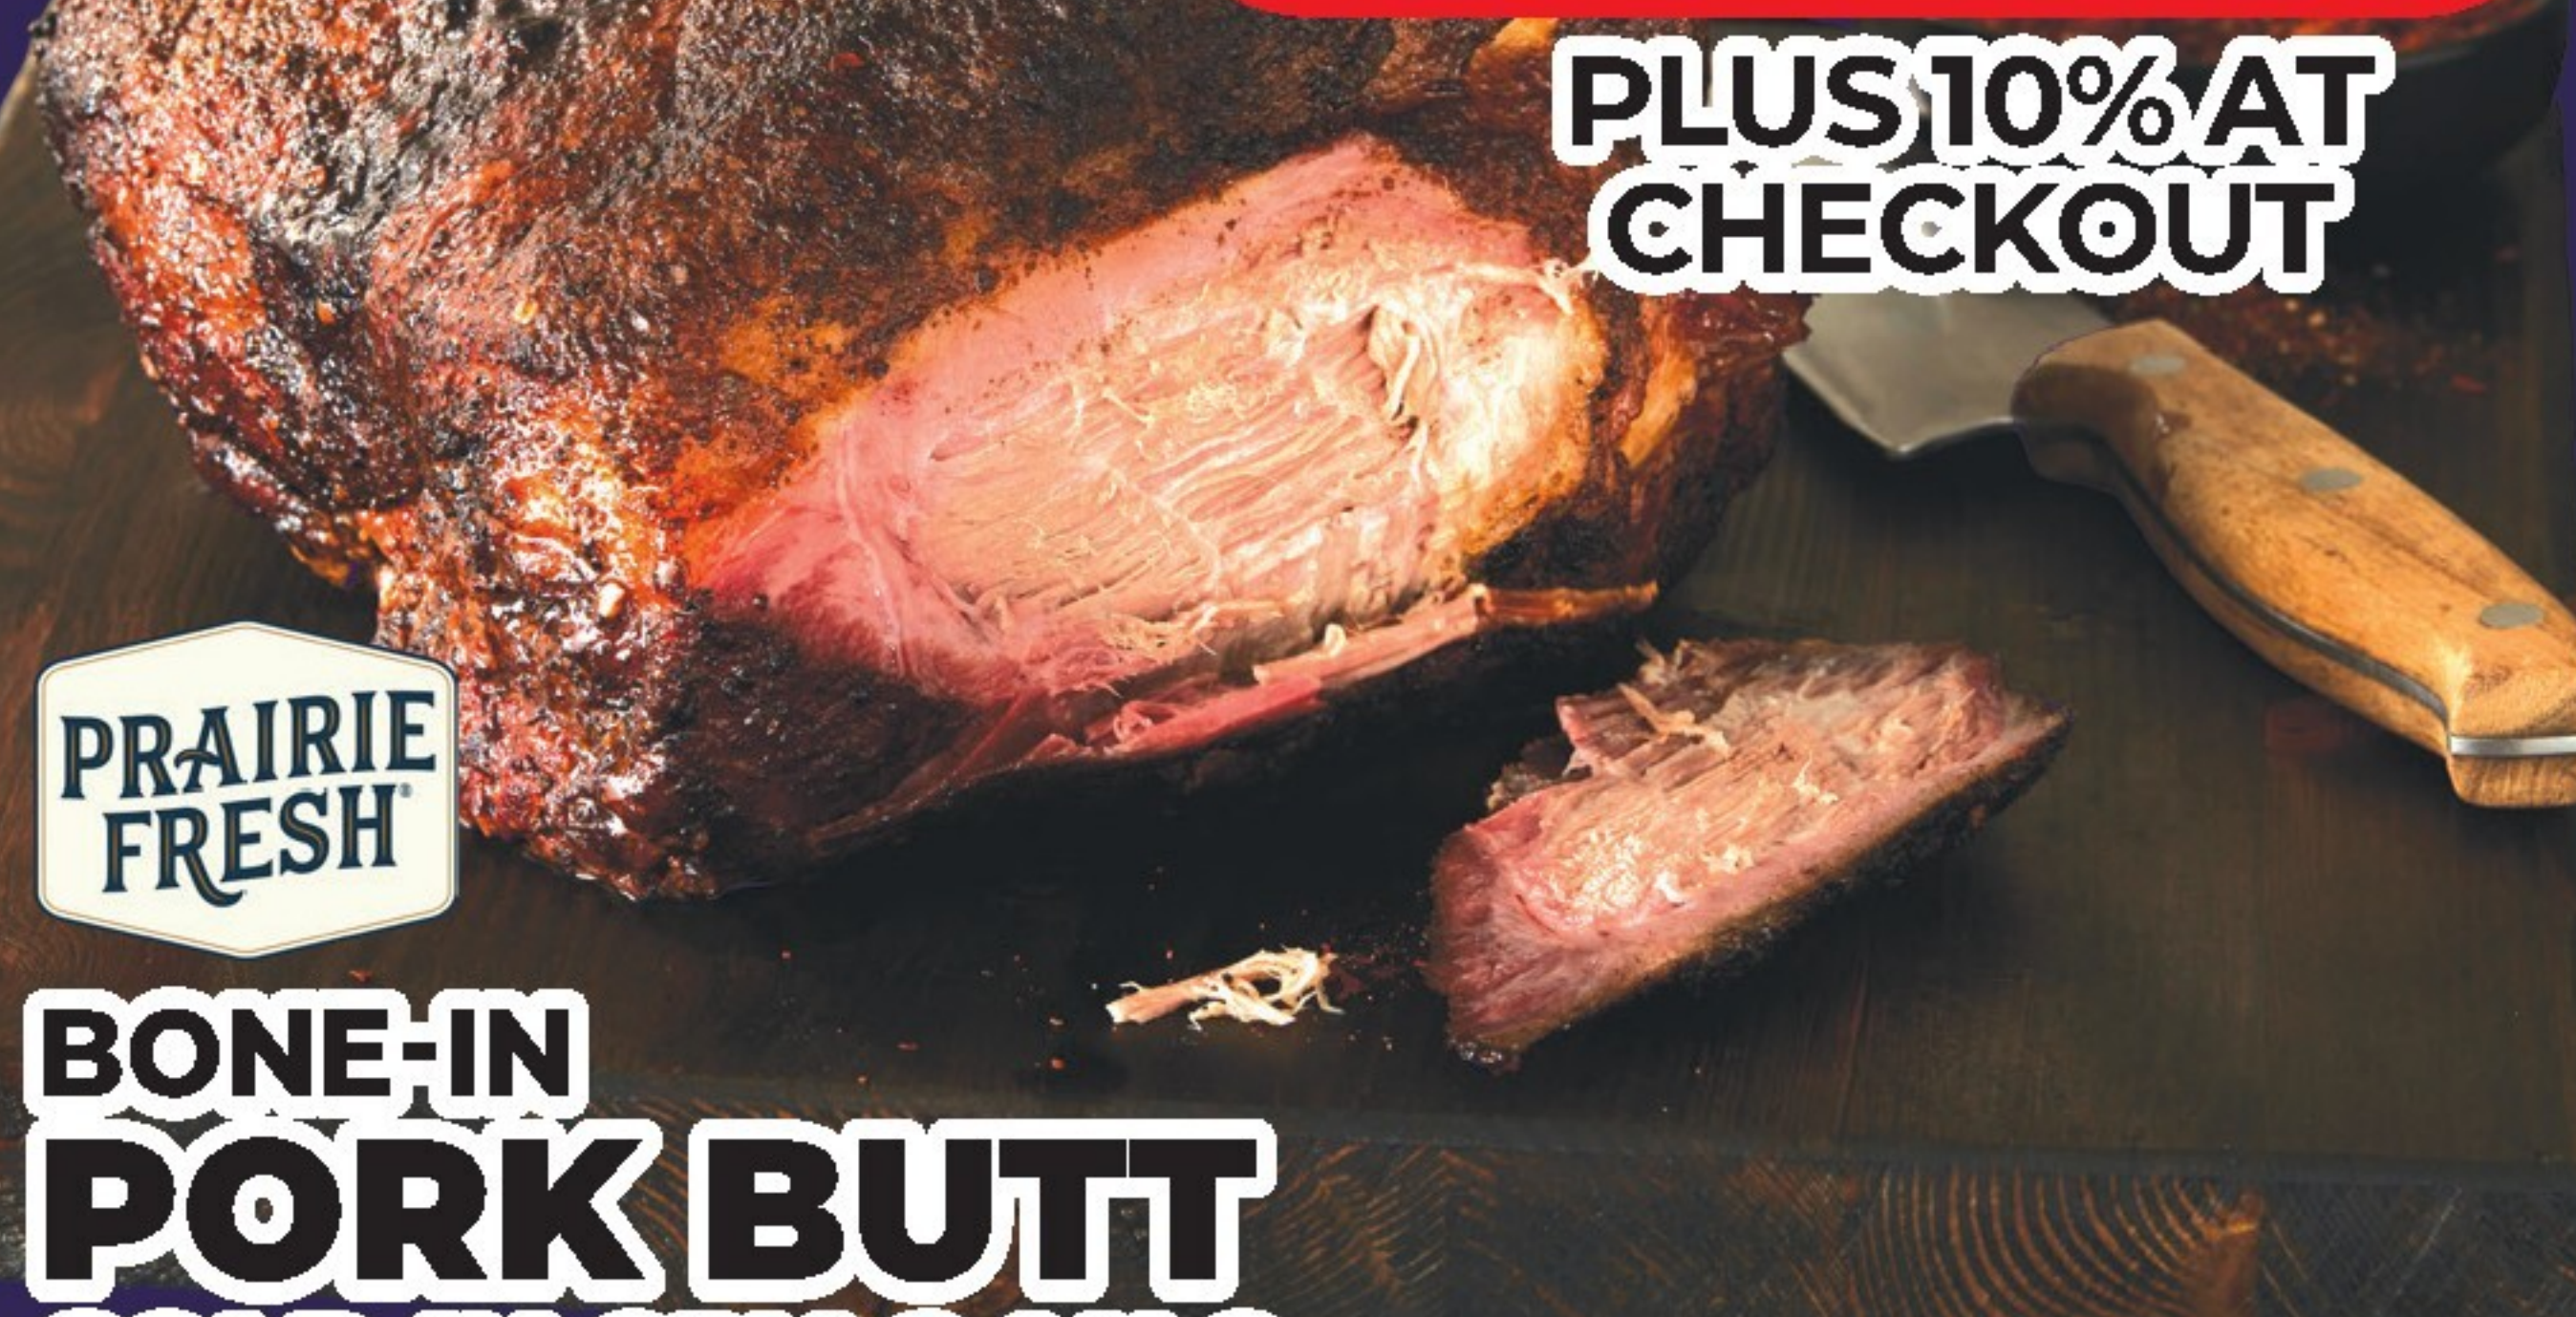

Cut for free!

\$8.78 lb

PLUS 10% AT CHECKOUT

U.S.D.A. INSPECTED BEEF

WHOLE BONELESS RIBEYE SOLD IN CRY-O-VAC

1/2 BONELESS RIBEYE
\$9.68 lb
PLUS 10% AT CHECKOUT

Cut & Wrap for free!

\$17.78 lb

PLUS 10% AT CHECKOUT

PRAIRIE FRESH

BONE-IN PORK BUTT SOLD IN CRY-O-VAC

\$10.99 ea

PLUS 10% AT CHECKOUT

BISTRO 28 EXPRESS MEAL KITS 22-27 OZ. SELECT VARIETIES

4 \$5 for

PLUS 10% AT CHECKOUT