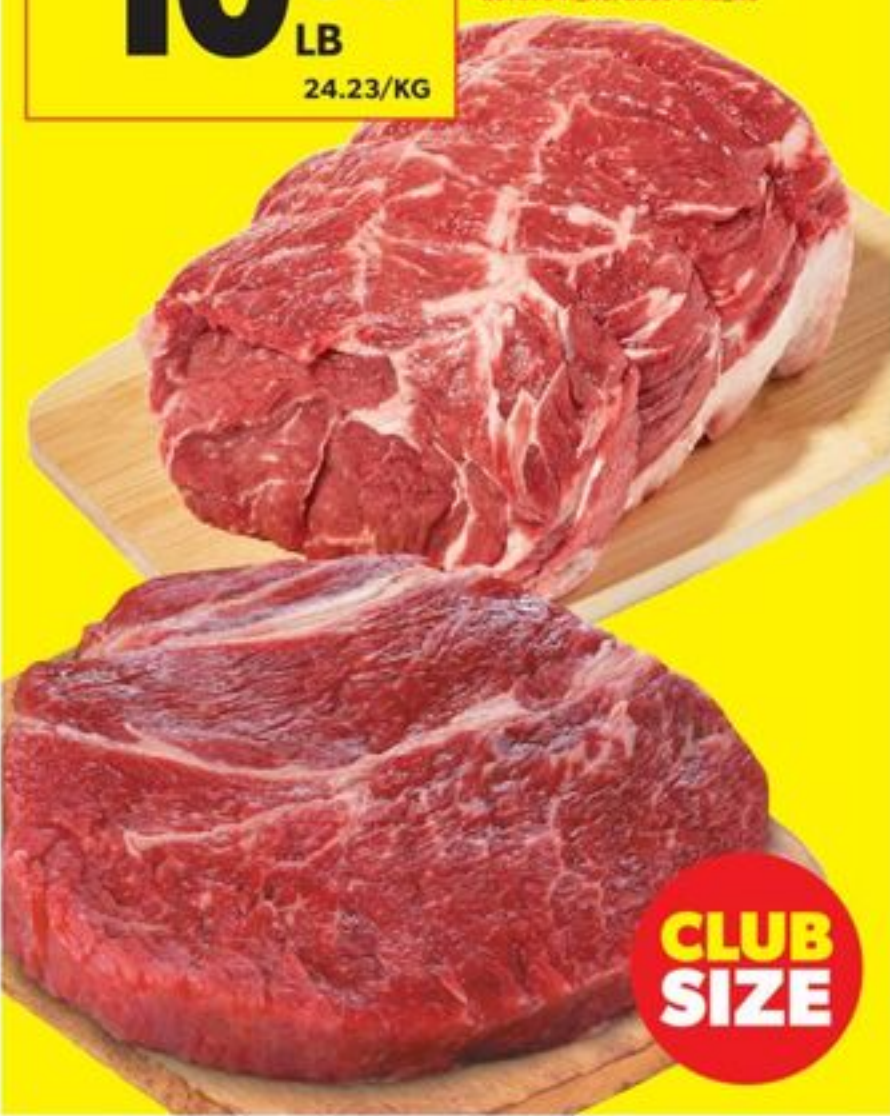

**CLUB
SIZE**

10⁹⁹

LB

24.23/KG

**BONELESS BLADE
ROAST OR STEAK**
CUT FROM CANADA AA OR USDA
SELECT GRADE BEEF
20797941_KG/20804740_KG

**CLUB
SIZE**

6⁹⁹

LB

15.41/KG

PORK SIRLOIN CHOPS
BONELESS
21644486_KG