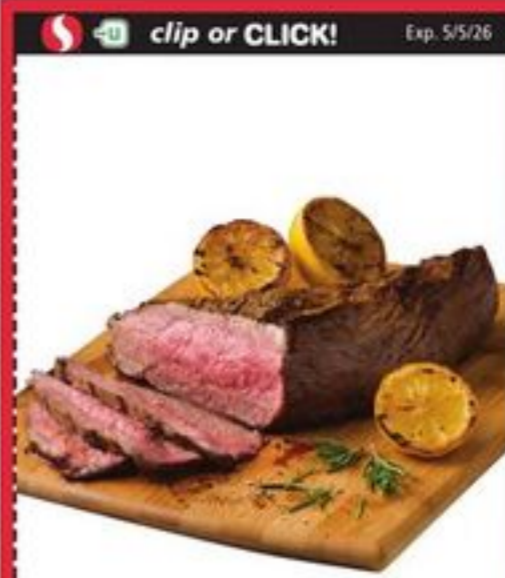

General Mills Family Size Cereal  
15 to 24-oz.  
Kellogg's Pop-Tarts 12-ct.  
Nature Valley Protein Bars 5-ct.  
Selected varieties. **Limit 3 items.**

**4<sup>99</sup>**  
Member Price

**Mix & MATCH**  
Coca-Cola 12-pack, 12-oz. cans.  
Topo Chico Sabores 8-pack, 12-oz. Selected varieties.  
Dasani Water 24-pack, 16.9-oz.  
Plus deposit and fees.  
Limit one offer per household per valid ad dates.  
**Limit 2 FREE items.**  
**BUY 2 GET 2 FREE**  
EQUAL OR LESSER VALUE  
Member Price  
When you Buy 4

SPAM Luncheon Meat  
12-oz. Selected varieties.  
Member Price: \$2.50 ea.  
**Limit 8 items.**

**2\$5**  
for  
Member Price

Häagen-Dazs Ice Cream 14-oz.  
Novelties 3-ct.  
Dreyer's 1.5-qt.  
Selected varieties.

**3<sup>99</sup>** ea  
Member Price  
When you Buy 2

**USDA CHOICE**  
USDA Choice Boneless Beef Tri Tip Roast  
Untrimmed Twin Pack.  
Limit 2-pkgs.  
**6<sup>99</sup>** lb  
Member Price

Waterfront Bistro® Large Raw Shrimp 31 to 40-ct. Sold in a 2-lb. bag.  
Frozen. Sold by the pound.  
Fresh Atlantic Salmon Portion 7-oz. Farm raised. Includes marinated portion. Sold by the each. **Limit 4 items.**