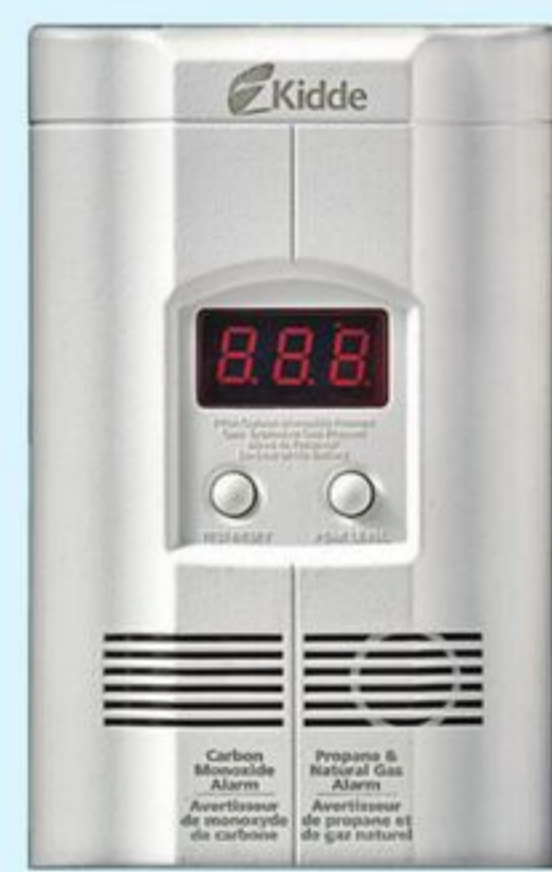

Kidde

SAVE
$10

Sale 67.99 Reg 79.99 Plug-In Multi-Gas Detector with
Battery Backup. 46-0308-2.
Save up to $15 Sale 35.99-107.99 Reg 47.99-119.99
Selected Home Safety Alarms. 46-0385X.