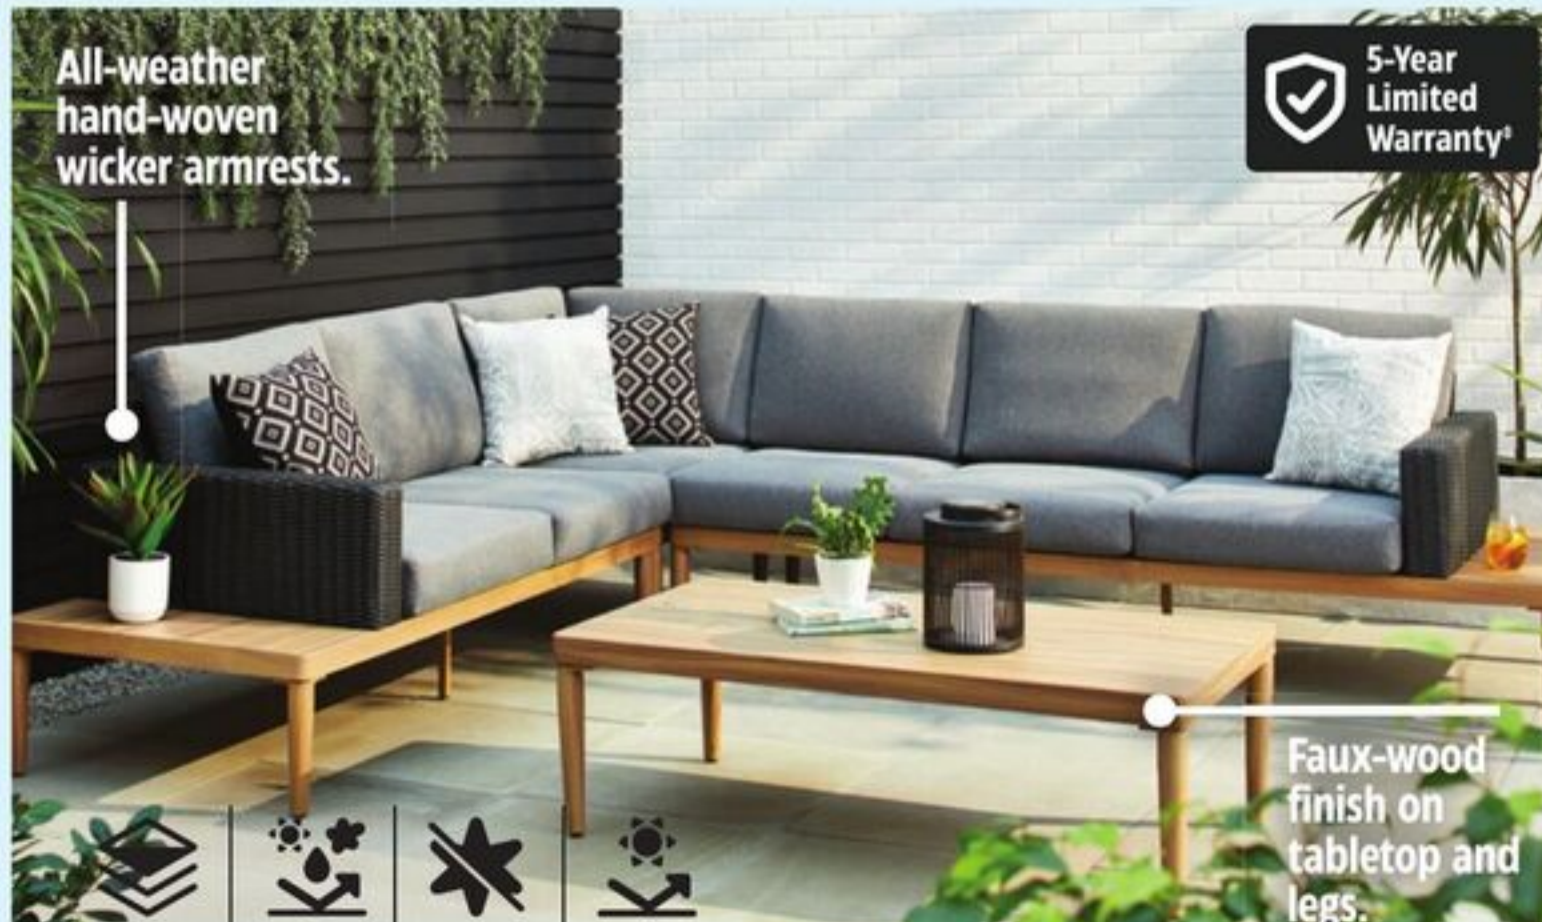

CANVAS

SAVE \$600

Sale 1999.99

83.34/24 mo**

Reg 2599.99 Edenvale Sectional, 4-Pc. Includes loveseat, corner sofa, sofa and coffee table. 188-0280-6.

HOT DEAL

All-weather hand-woven wicker armrests.

5-Year Limited Warranty*