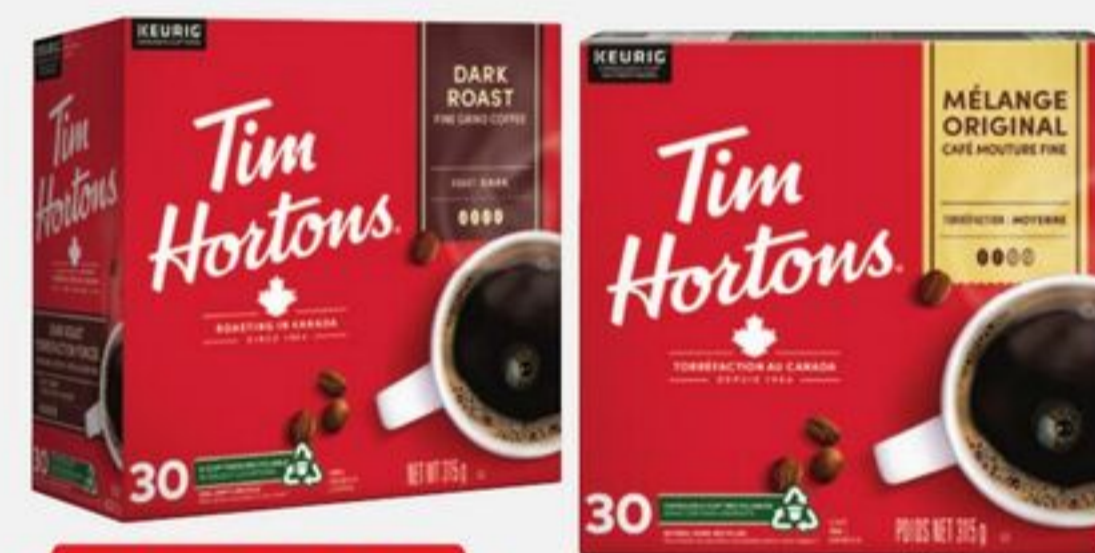

GREAT VALUE

26⁹⁹-28⁹⁹

Selected Tim Hortons Coffee or Tea K-Cup® Pods, 30-Ct. 53-2994X/153-1139X.