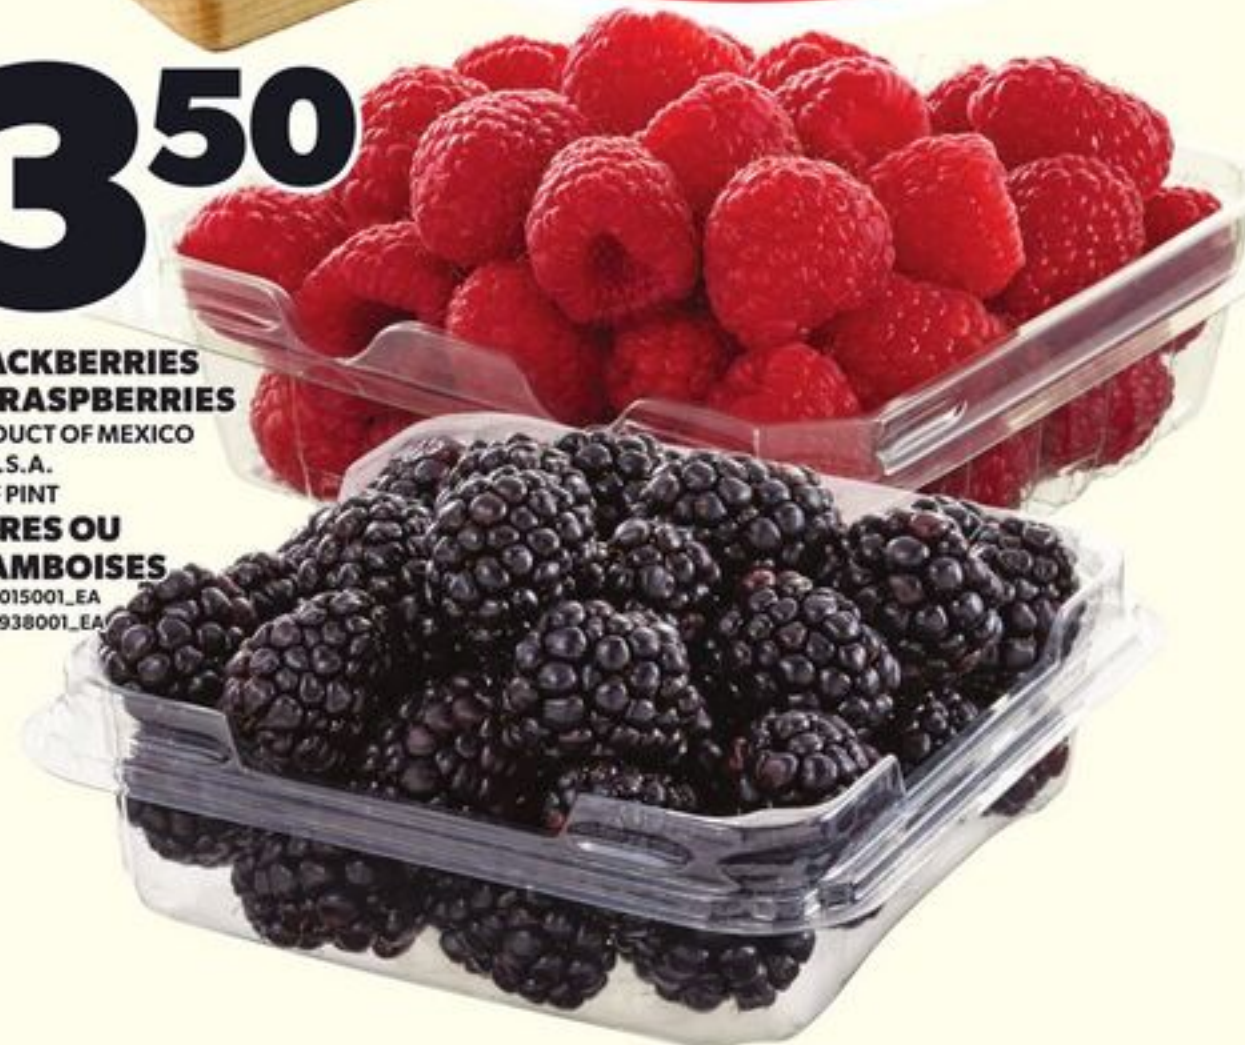

PROUDLY CANADIAN OWNED & OPERATED

Independent
Your Independent Grocer

SAVE 36%

3.49
LB

PORK SIDE RIB PORTION
7.69/KG
PORTION DE CÔTES DE FLANC DE PORC
20836871.KG

SAVE 36%

5.99
LB

CHICKEN THIGHS
BONELESS, SKINLESS
FAMILY SIZE
13.21/KG
HAUTS DE CUISSE DE POULET
20162170.KG

$8

PC® PACIFIC LARGE WHITE SHRIMP RAW OR COOKED PEELLED OR RAW ZIPPERBACK® 31-40 PER LB 400 G OR **MARINA DEL REY WILD ARGENTINIAN SHRIMP** RAW, PEELLED 20/40 PER LB OR EASY PEEL 20/30 PER LB 300 G FROZEN
GROSSES CREVETTES BLANCHES DU PACIFIQUE PC® OU CREVETTES SAUVAGES D'ARGENTINE MARINE DEL REY
20789931_EA
20907159_EA

3.50

BLACKBERRIES OR RASPBERRIES
PRODUCT OF MEXICO OR U.S.A.
HALF PINT
MÛRES OU FRAMBOISES
20051015001_EA
20128938001_EA