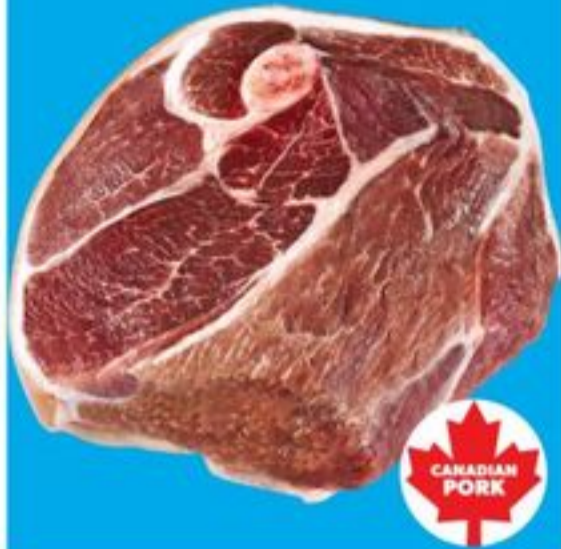

\$8

PC BLUE MENU[®] GROUND CHICKEN OR TURKEY
454 G
2100091, SA/2100092, SA

3.49
LB

PORK PICNIC HALVES
FRESH
2104702, SA

7.69/KG

21.99
LB

STRIPLOIN STEAK
CUT FROM CANADA AAA
GRADE BEEF
2082990, KG

48.48/KG