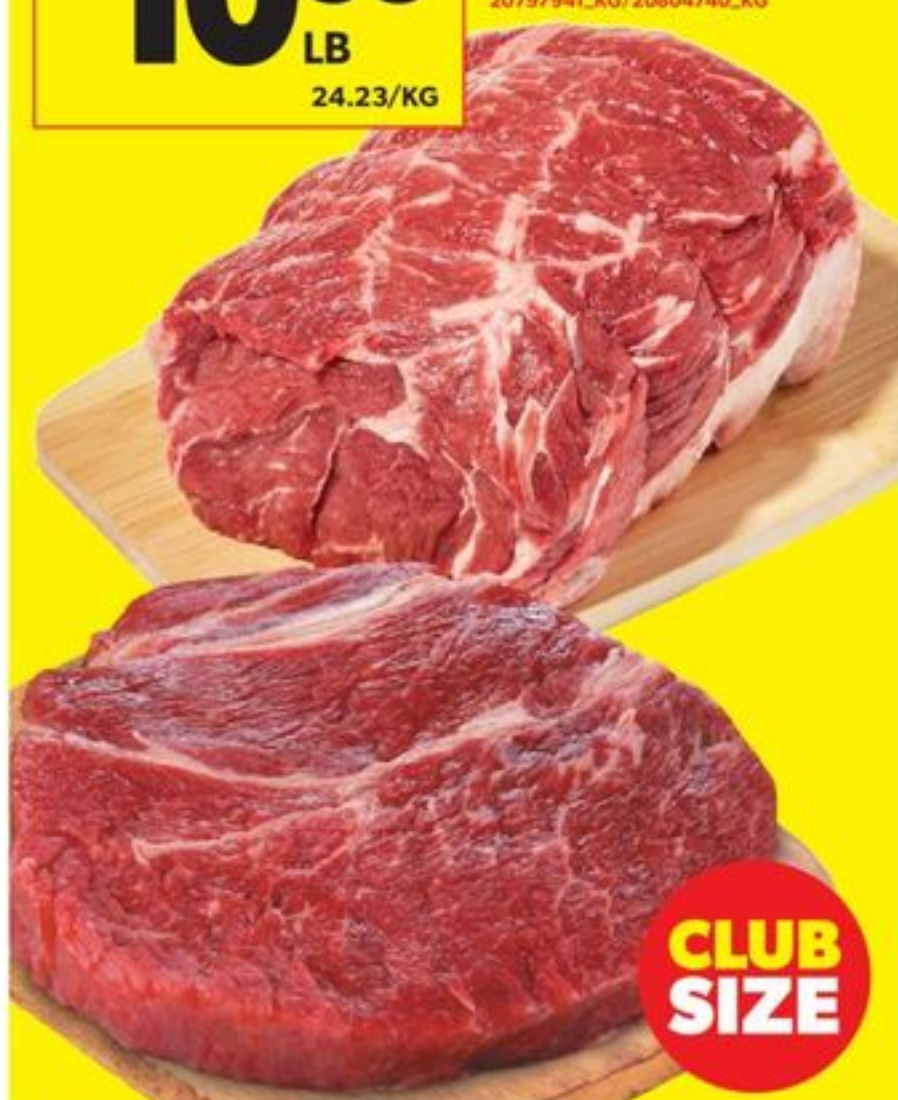

\$7

LB
15.43/KG

**FRESH CHICKEN
BREAST FILLETS**
BONELESS, SKINLESS, FRESH
20695348_KG

**CLUB
SIZE**

10⁹⁹
LB
24.23/KG

**BONELESS BLADE
ROAST OR STEAK**
CUT FROM CANADA AA OR USDA
SELECT GRADE BEEF
20797941_KG/20804740_KG

**CLUB
SIZE**

6⁹⁹
LB
15.41/KG

PORK SIRLOIN CHOPS
BONELESS
21644486_KG

14⁹⁹

**PC™ OLD-FASHIONED
STYLE BACON**
1 KG
20115704_EA

**CLUB
SIZE**

\$11

**NO NAME™ CHICKEN
NUGGETS, BURGERS
OR STRIPS**
SELECTED VARIETIES
FROZEN, 1.81 KG
21178763_EA