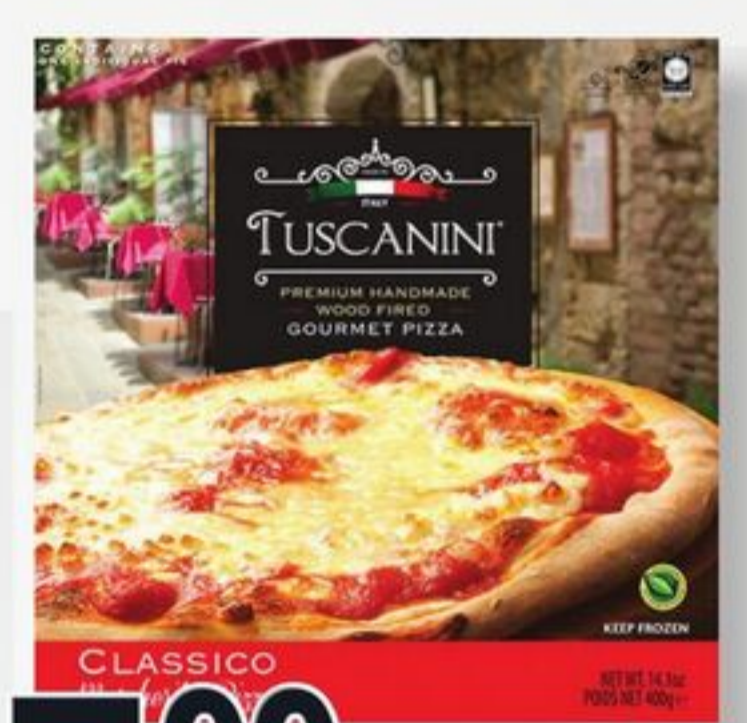

5.99
ea.

TUSCANINI PIZZA
400 - 425 g
SELECTED VARIETIES