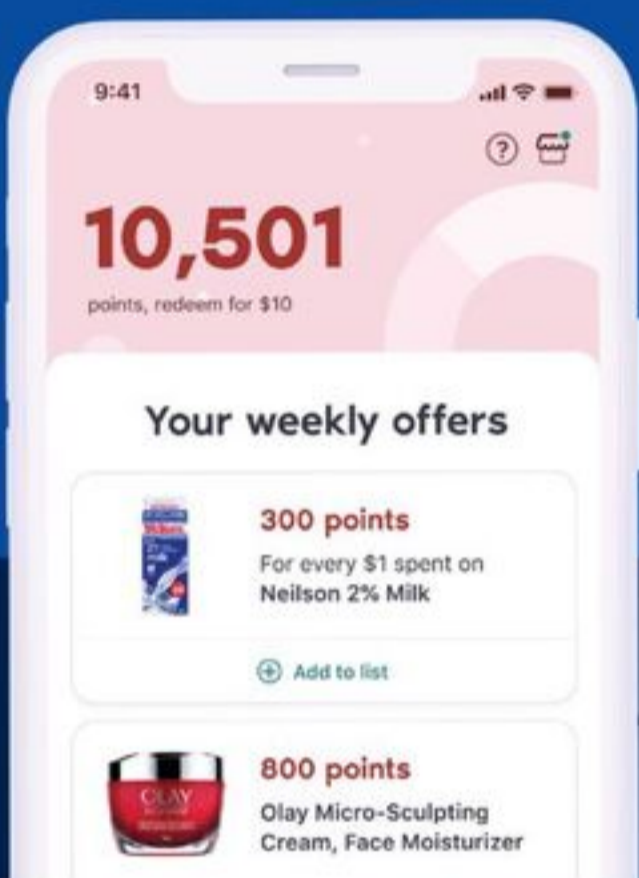

Don't forget to load your offers on your PC Optimum™ app!

Load your exclusive offers on the app before shopping to get more points.

10,000 pts
is $10 in FREE stuff

L'ORÉAL PARIS

GET READY FOR YOUR GLOSS ERA

L'ORÉAL CASTING CRÈME GLOSS HAIR COLOUR
SELECTED VARIETIES AND SIZES
21706626_EA

LIMIT 4
$12

OVER LIMIT PAY 14.99 EA

L'ORÉAL GLYCOLIC GLOSS SHAMPOO OR CONDITIONER
SELECTED VARIETIES
375 ML
21616068_EA/21704484_EA

LIMIT 4
$8

OVER LIMIT PAY 9.99 EA

L'ORÉAL GLYCOLIC GLOSS HIGH SHINE SERUM
130ML
21708837_EA

LIMIT 4
$11

OVER LIMIT PAY 13.49 EA