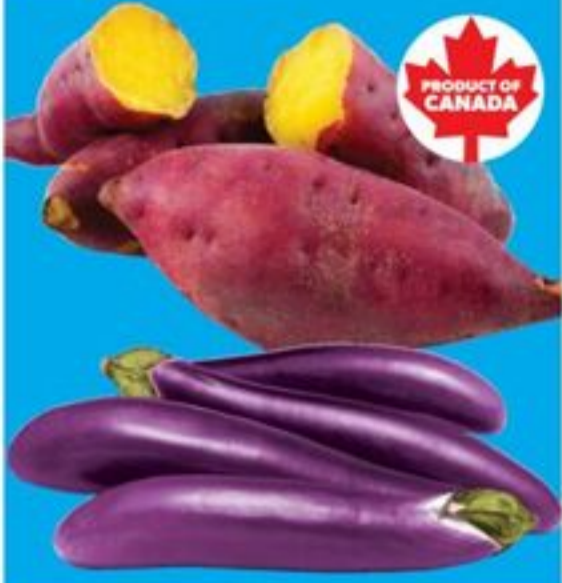

* Please note that not all items are available in all stores.

SHOP THE WORLD IN OUR AISLES™

From bok choy to basmati rice, find international ingredients at low prices.

SHOP NOW

1.88
LB
4.14/KG

JAPANESE SWEET YAM
PRODUCT OF CANADA OR
LONG EGGPLANT
PRODUCT OF MEXICO

2.88
LB
6.35/KG

BABY OR SHANGHAI BOK CHOY
PRODUCT OF MEXICO OR U.S.A.

2/\$5
OR 3.00 EA

SNOW OR SUGAR SNAP PEAS
PRODUCT OF CHINA, 200 G.

12.99
LB
28.64/KG

PC FREE FROM AUSTRALIAN BONELESS LAMB LEG
FRESH

INCLUDES HALAL