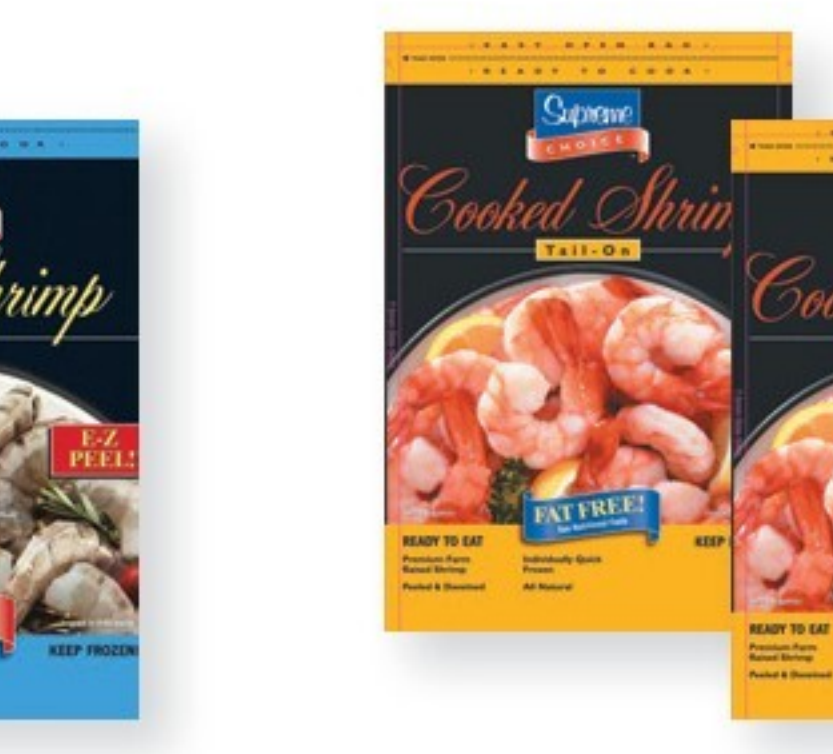

10⁹⁹ *lb*
**Supreme Choice
Salmon Fillets**
16 oz pkg

7⁹⁹
**Supreme Choice
Tilapia Fillets**
16 oz pkg

6⁹⁹
**Supreme Choice
Raw EZ Peel
Shrimp**
16 oz pkg, 41-50 ct

6⁹⁹
**Supreme Choice
Cooked Shrimp**
16 oz pkg,
41-50 ct, Tail-On

9⁹⁹

★ **BEST PICKED PRODUCE** ★

WHILE SUPPLIES LAST.
ALL ITEMS MAY NOT BE AVAILABLE.
NO RAINCHECKS

★ **3⁹⁹** *ea* ★
**Jumbo
Cantaloupe**
Fresh

★ **2/4** ★
**Idaho
Russet Potatoes**
5 lb bag

★ **2/4** ★
**Taylor
Farms
Vegetables**
10-12 oz bag,
Selected Varieties