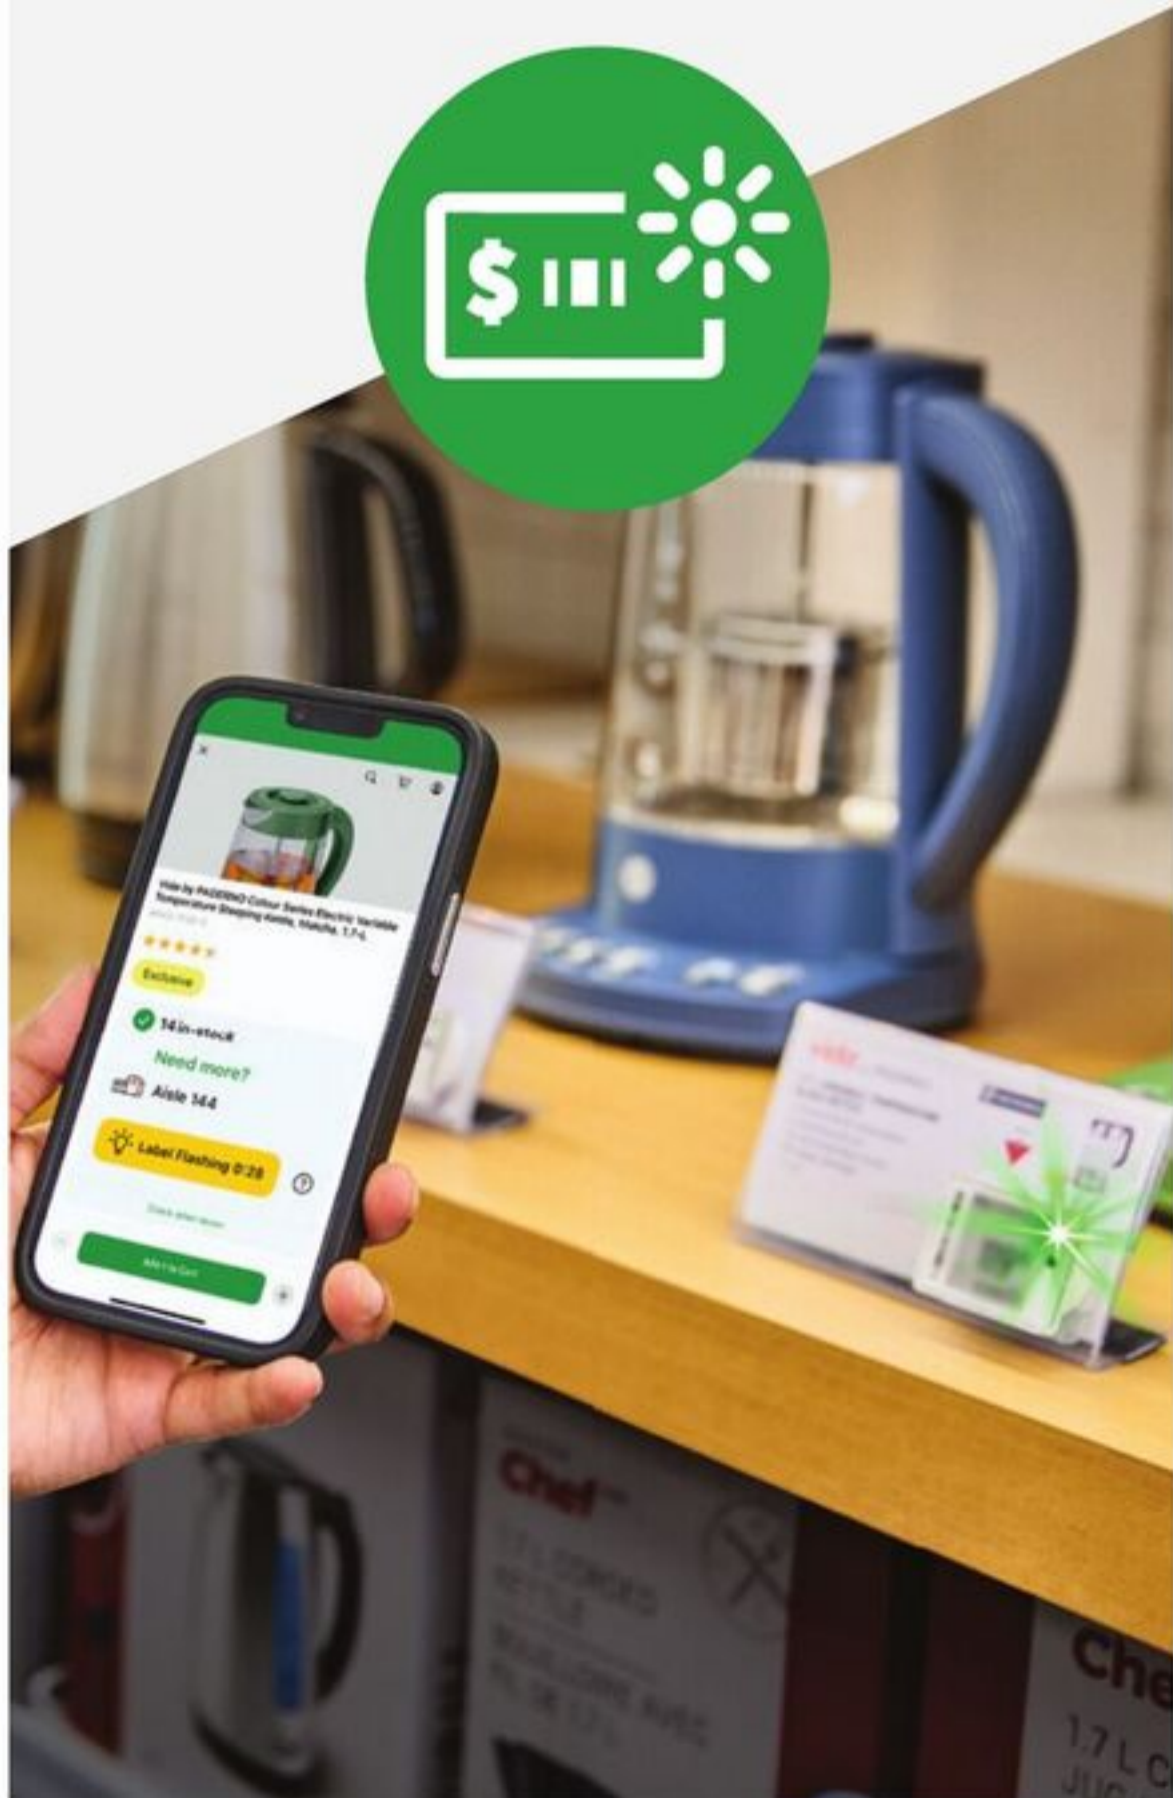

## Find items in a flash

Locate products  
faster by triggering  
a flashing light with  
the CT App.

[Download App](#)

Participating stores only. Location  
services must be enabled on your  
mobile device to use the electronic  
aisle locator.