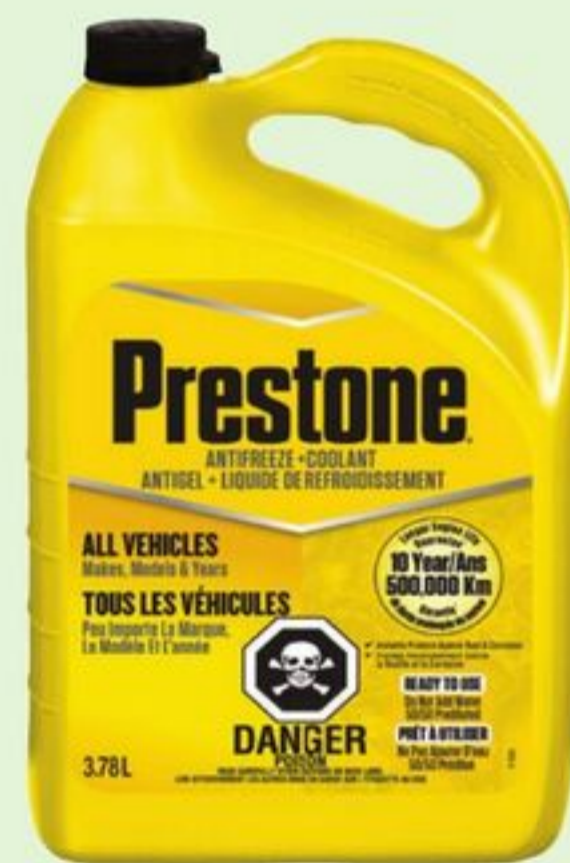

ALL WEATHER CAR & CUV

Firestone

SAVE 20%

MICHELIN

SAVE $135 WITH Instant Rebate* WHEN YOU BUY 4

PERFORMANCE CAR & CUV

MICHELIN

SAVE $130 WITH Instant Rebate* WHEN YOU BUY 4

VREDESTEIN TIRES

SAVE 25% PLUS GET $100 Online Rebate**

*Applicable sales tax, tire disposal fees, mounting and balancing not included. **Test results based on a Canadian Tire-managed program. Not intended as manufacturing claim. For details visit <https://www.canadiantire.ca/en/automotive/tires-wheels/tire-ratings.html>.

*Meets the TRAC severe snow conditions standard. TIRE AND RUBBER ASSOCIATION OF CANADA. **Receive $100 off with the purchase of four Vredestein - Hypertrac tires from 04/01/26 to 05/31/26. Taxes payable on price before rebate. Visit vredesteinoffers.com/ca for offer details. †Instant rebate applied in-store. Instant rebate cannot be used in conjunction with the manufacturer mail-in rebate. Taxes payable on price before rebate. See in-store or online for tires eligible for instant rebate.

MONROE

Limited Lifetime Warranty*

SAVE 25%

Sale, from 33.74 Reg, from 44.99

Selected Shocks and Struts. Quick-Strut complete strut assembly. Reflex, Gas-Magnum and Magnum strut assemblies also available.

22-0500X/122-2334X.

*Details in store or online.

CANADA'S GARAGE™

SAVE $10* on a Synthetic Oil Change

Canada's #1 Motor Oil! Castrol

When you sign up to receive text messages **Text¹ AUTO to 51922** to get offers and tips from Canadian Tire Auto sent right to your phone²

(standard Message & Data rates may apply) See details on coupon when sent to your phone.

Offer valid March 26 – April 23, 2026