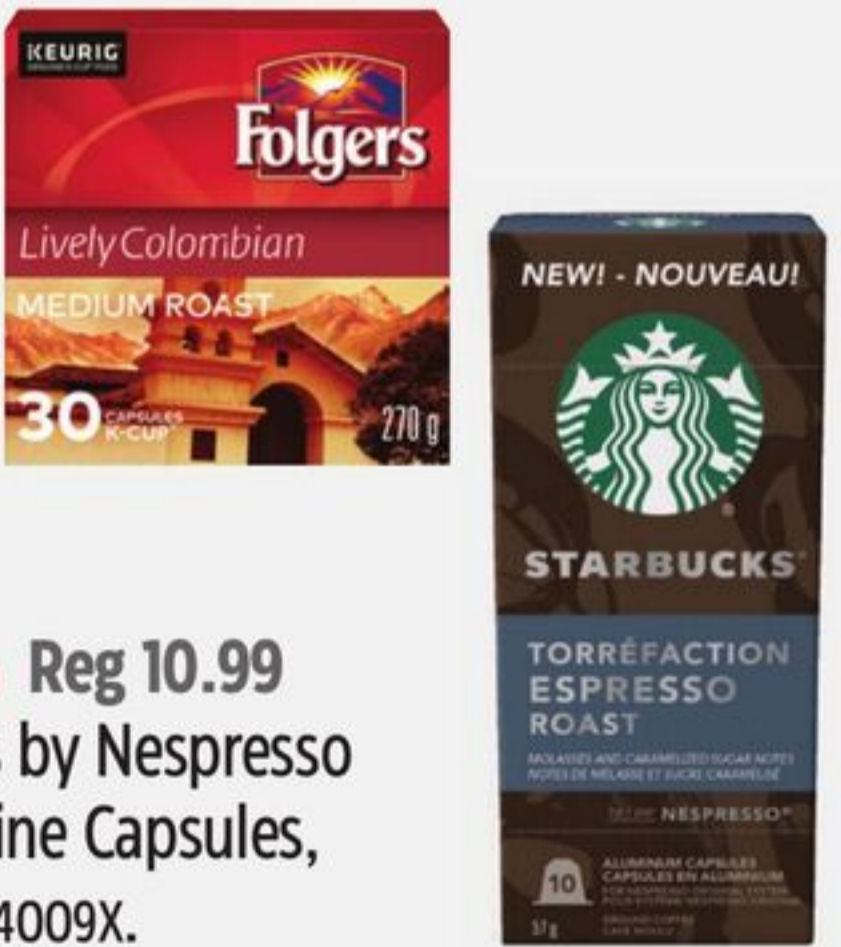

More digital flyer deals

Starfrit

SAVE $60

Sale 99.99 Reg 159.99 2-lb Bread Maker. 43-0163-0.

Save $10 Sale 19.99-89.99

Reg 29.99-99.99 Selected Blenders, Chopper or Deep Fryer. 43-9855X.

MASTER Chef™

SAVE UP TO 50%

SAVE 40% 64.99
Reg 109.99
3-Tier Buffet Server. 43-1221-6.

SAVE 30% 31.89
Reg 47.99
Deluxe 10-Cup Rice Cooker. 43-0194-6.

SAVE 50% 29.99
Reg 59.99
2-Slice Toaster. 43-0320-6.

SAVE 30% 19.99
Reg 29.99
12-Cup Drip Coffee Maker. 43-1002-8.

Sale 14.99-134.99 Reg 19.99-184.99 Selected Master Chef, PADERNO and Vida by PADERNO Kitchen Appliances. 43-0763X.

T-fal

SAVE UP TO 50%

SAVE 35% 79.99
Reg 129.99
9-Pc Viva Non-Stick Cookset. 142-7992-8.

SAVE 30% 29.99
Reg 44.99
5-Qt Jumbo Cooker with Glass Lid. 42-0048-8.

SAVE 30% 29.99
Reg 44.99
5-Qt Cook N' Serve Casserole. 142-2408-2.

SAVE 50% 9.99
Reg 19.99
20cm Non-Stick Frypan. 42-0043-8.

Sale 14.99-29.99
Reg 24.99-49.99
Selected Cookware. 42-0044X/142-2639X.

GREAT VALUE

12.99
ea

Selected Starbucks by Nespresso Vertuo Coffee Capsules, 8-Ct. 153-4323X.

SAVE UP TO 20%

Sale 19.99-36.99 Reg 24.99-44.99
Selected K-Cup® Coffee Pods, 30-Ct or 48-Ct. 53-3227X/153-2107X.

Starfrit

GREAT VALUE

1 26.99 5-Qt Non-Stick Stock Pot. 142-5615-0.
2 15.99 2-Qt Non-Stick Saucepan. 142-5614-2.

LAGOSTINA

SAVE $130
Sale 299.99 12.50/24 mo** Reg 429.99
10-Pc 3-Ply Clad Cookset. 142-7997-8.

vida by PADERNO

SAVE UP TO $50

1 Sale 349.99 14.59/24 mo** Reg 399.99
UV Bottom-Loading Water Cooler. Black/stainless-steel look. 43-1521-2.
2 Sale 159.99 6.67/24 mo** Reg 199.99
1.1 Cu-Ft Stainless-Steel Microwave. 43-1535-0.

NOW 8.99
ea

Save 15% Reg 10.99
Starbucks by Nespresso Original Line Capsules, 10-Ct. 153-4009X.

GREAT VALUE