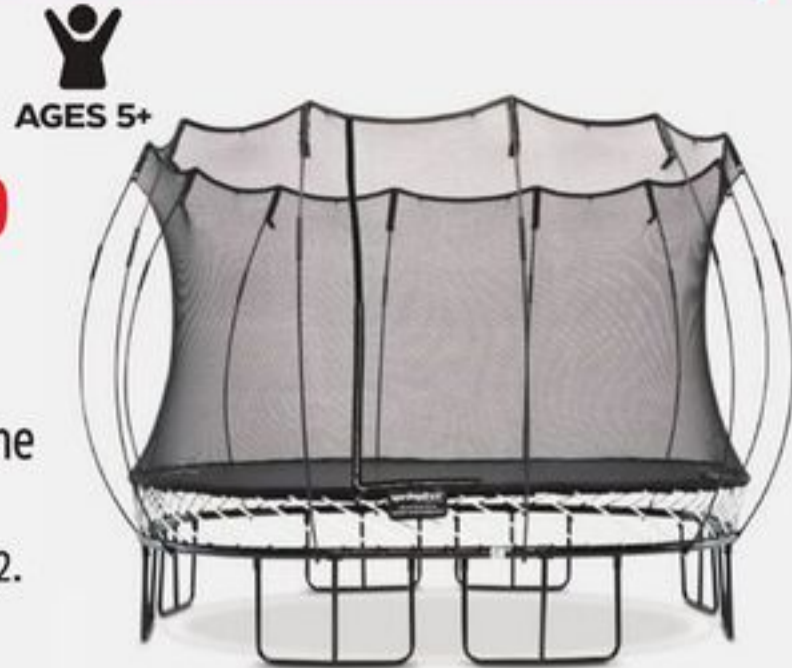

More digital flyer deals

SAVE UP TO **$300**

springfree
SAVE $300
1999⁹⁹
Reg 2299.99
83.34/24 mo**

11 x 11' Trampoline and Enclosure Combo. 84-6841-2.

SAVE $50
599⁹⁹
Reg 649.99
25.00/24 mo**

Rocky Mountain River Race Bouncer.
13'5" x 14'1" x 8'7" h.
84-2890-8.