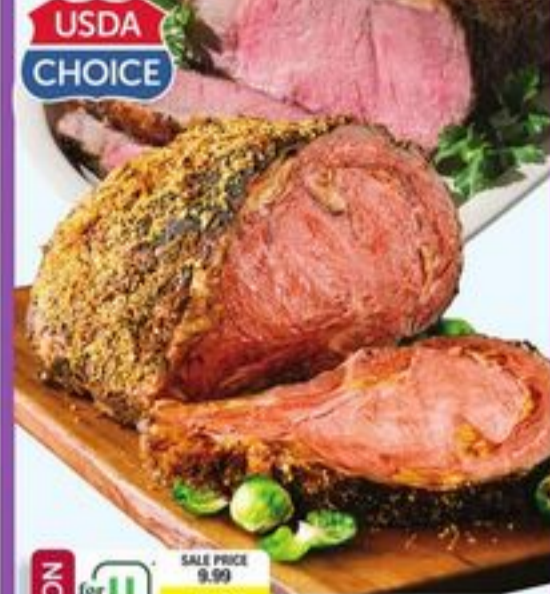

CUT & TIED IN-STORE

7⁹⁹ lb. Beef Large End Ribeye Roast, bone-in or Boneless New York Strip Roast Limit 1

1⁹⁹ lb. Asparagus Limit 2

3⁹⁹ Smithfield Bacon 12 oz. Limit 2

1⁹⁹ Cabot Bar, Shredded or Sliced Cheese 7-8 oz. select varieties Limit 4