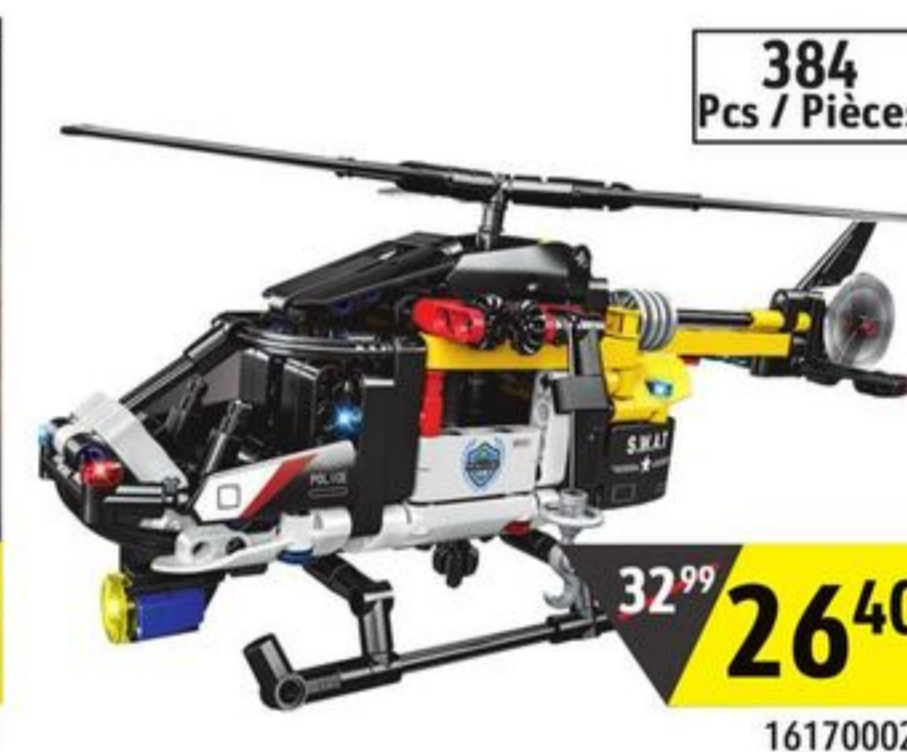

~~32⁹⁹~~ **26⁴⁰**

161700023