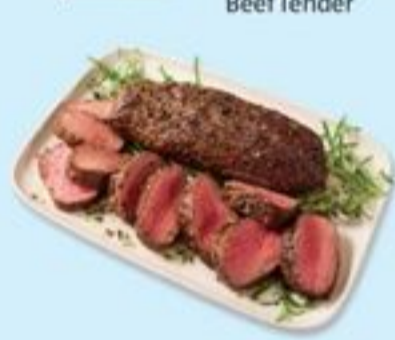

Everyday low prices make Easter a feast.

price valid thru 4/4

PRICE DROPS

$1.49 Per Lb.

was $2.19

Appleton Farms Spiral-Sliced Half Ham

PRICE DROPS

$1.49 Per 6-oz. Pkg.

Blackberries

PRICE DROPS

$1.79 Each

Pineapple

PRICE DROPS

$2.99 Per 10-Lb. Bag

Russet Potatoes

PRICE DROPS

$2.29 Per 1-Lb. Pkg.

French Green Beans

PRICE DROPS

59¢ Per Lb.

Sweet Potatoes $1.77 per 3-lb. bag

PRICE DROPS

$1.89 Per 1-Lb. Pkg.

Brussels Sprouts

$2.99

Fresh Antibiotic Free Family Pack Thin-Sliced Chicken Breasts

Per Lb. Available while quantities last.

$5.99

Fresh Lamb Shanks

Per Lb. Available while quantities last.

$6.99

Morton's of Omaha Fresh Rosemary or Steakhouse Seasoned Petite Beef Tender

Per Lb. Available while quantities last.

Just in. Spring flowers.

$5.99 ALDI find

Deluxe Easter Bouquet • Assorted Varieties

$4.89 Each ALDI find

Tulips, Lilies or Hyacinths • Assorted Colors

$5.99 ALDI find

Easter 10-Stem Tulip Bouquet

$8.99 ALDI find

6" Azalea or Hydrangea • Assorted Colors

$1.15

Chef's Cupboard Scalloped or Au Gratin Potatoes 4.7 oz.

97¢ Season's Choice Steamed Frozen Peas 12 oz. Frozen

$1.59 Each

Assorted Herbs 0.5 oz.

$3.99

Specially Selected Brioche Rolls 16.9 oz.

$1.49

Season's Choice Steamed Brussels Sprouts 12 oz. Frozen

PRICE DROPS $2.99 Each

PRICE DROPS

$2.99 Each

Countryside Creamery Butter Quarters Salted or Unsalted 16 oz.

$2.79 Happy Farms Sharp Cheddar Shredded Cheese 12 oz.

$2.49 Emporium Selection Aged Reserved White Cheddar 10 oz.

$3.99 Emporium Selection Imported Brie Assortment 7-9 oz.

$3.59 Appleton Farms Prosciutto 4 oz.

$2.59 Specially Selected Double Chocolate Premium Brownie Mix 18 oz.

$5.59 Choceur Milk or Dark Chocolate Covered Almonds 10 oz.

$3.59 Southern Grove Dried Premium Mango 6 oz.