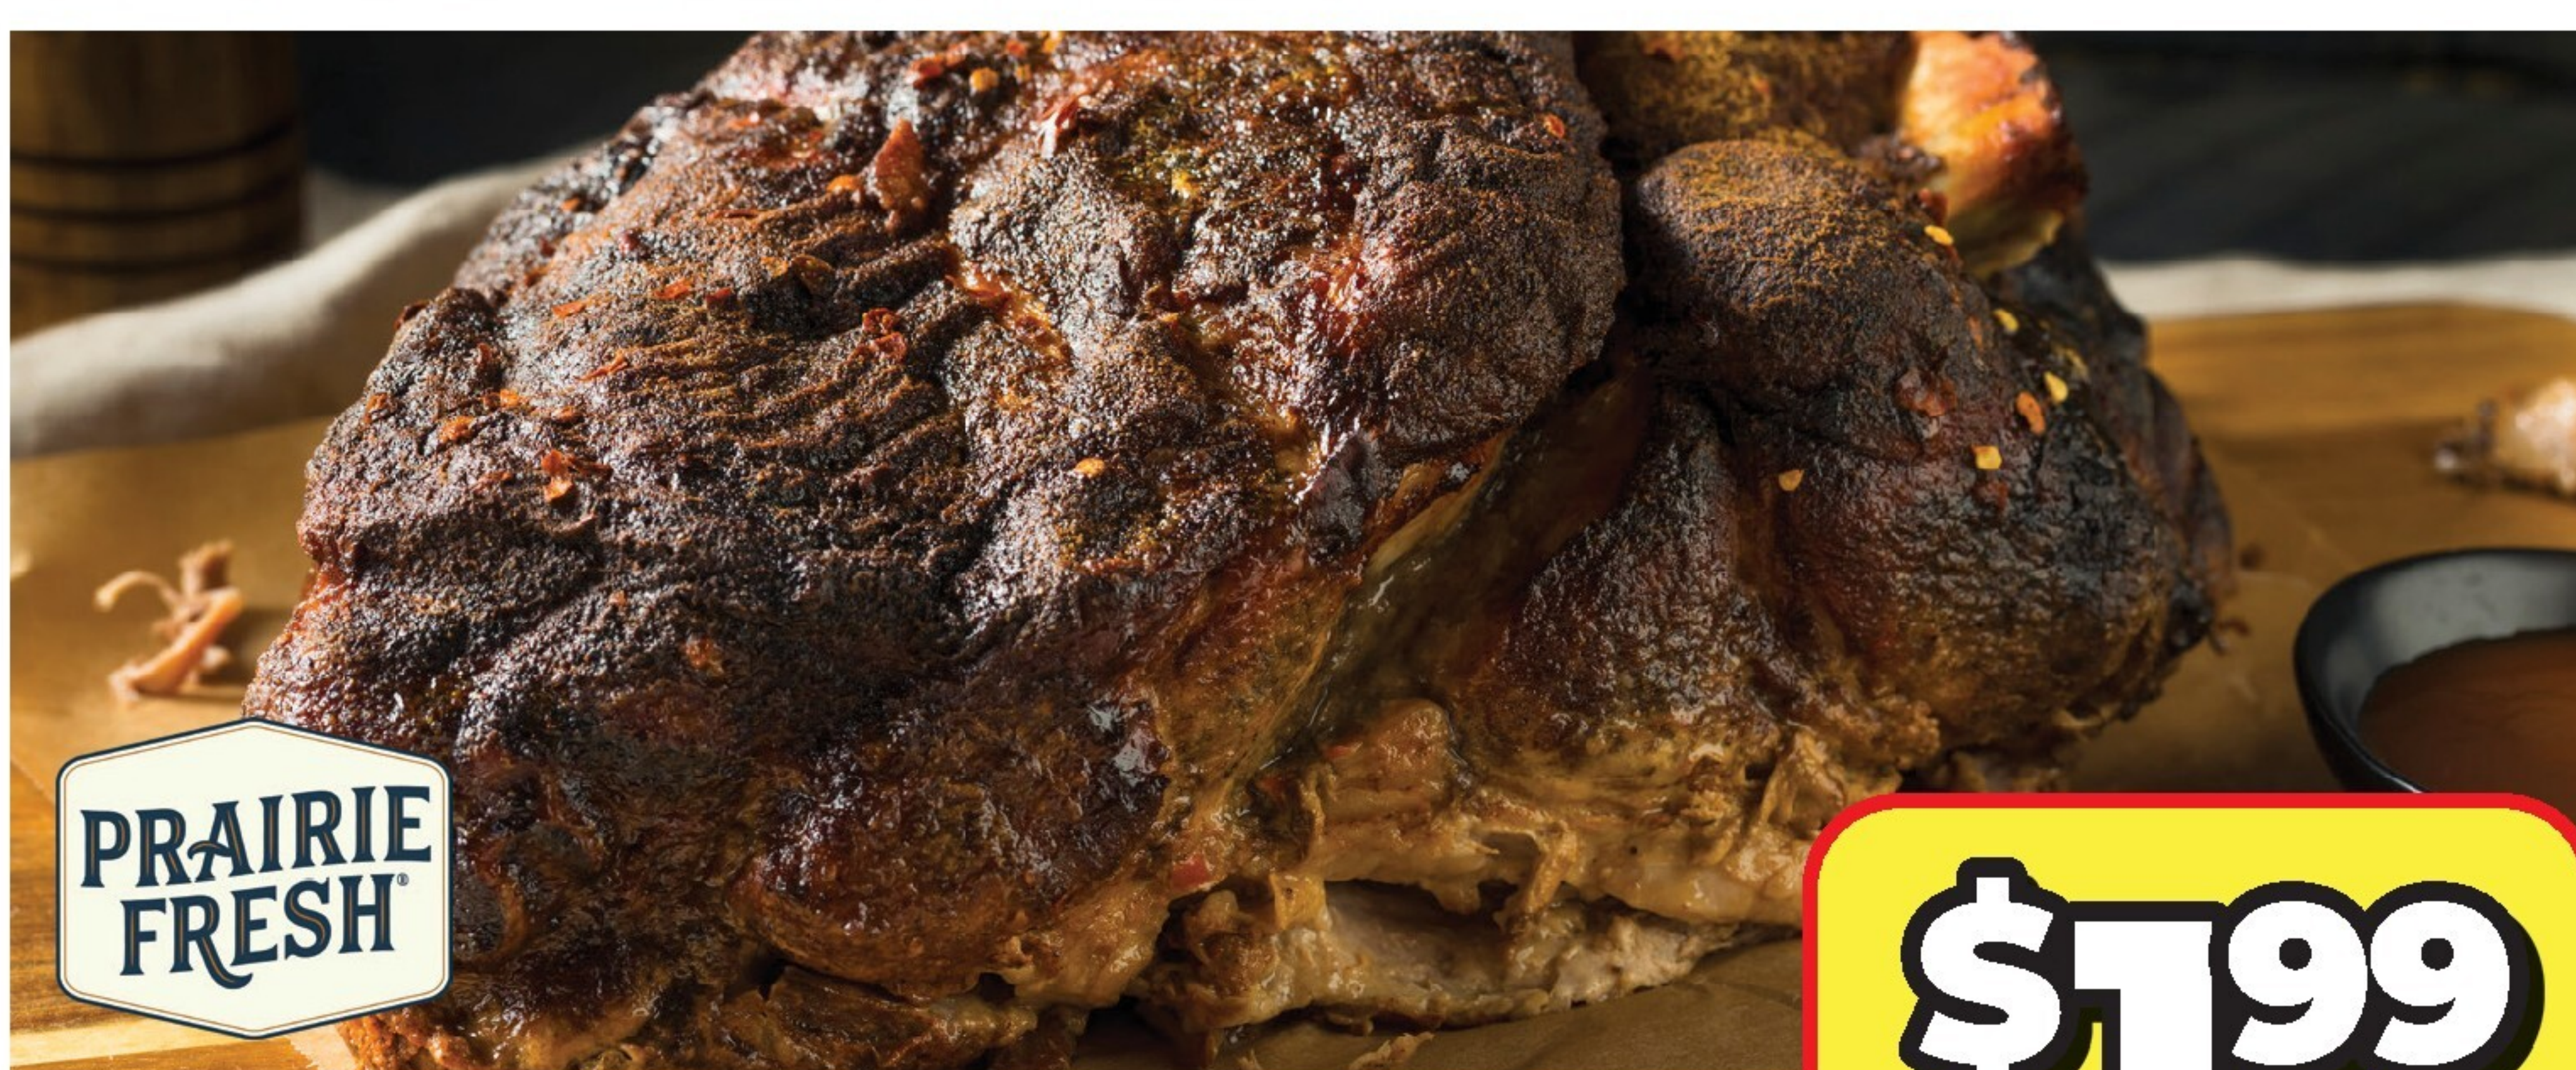

SMITHFIELD SPIRAL SLICED HAM

\$1.99 lb

BONE-IN PORK BUTT SOLD IN CRYOVAC

4 \$5 for

LARGE RIPE AVOCADOS

SARGENTO SHREDS 8 OZ. SELECT VARIETIES

2 \$4 for

BLUE BELL ICE CREAM HALF GALLON OR 12 PK. SELECT VARIETIES