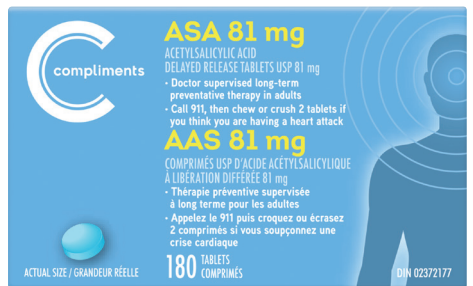

300 PTS when you buy 2

15% off

REACTINE Allergy Relief Tablets 48 pk or Liquid Gels 40 pk selected