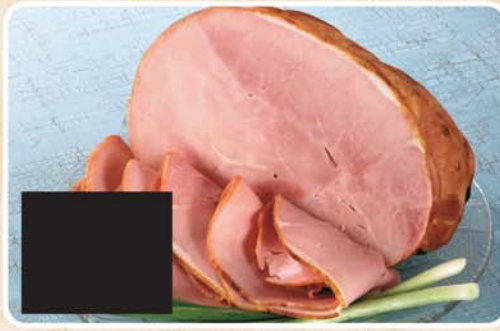

FRESH MEAT

Hormel Cure 81 Boneless Hams

Whole or Half,
Selected Varieties

\$4.99 lb

Hillshire Farm Spiral Ham

\$3.19 lb

Farmland Lean Boneless Smoked Ham

4 lb pkg, Ham And Water Product