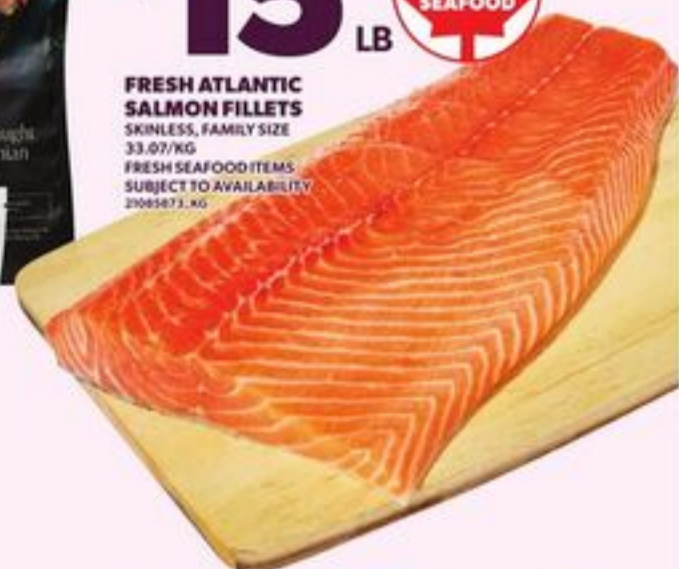

Optimum
Members-Only Price
$10
Non-members
$14

Members save
$4

$8

PC® PACIFIC LARGE WHITE SHRIMP
RAW OR COOKED PEELLED OR RAW ZIPPERBACK® 31-40 PER LB
400 G OR **MARINA DEL REY WILD ARGENTINIAN SHRIMP** RAW EASY PEEL 20/30 PER LB OR RAW PEELLED 20/40 PER LB 300 G FROZEN
20791081.EA
20907159.EA

$15
LB

FRESH ATLANTIC SALMON FILLETS
SKINLESS, FAMILY SIZE
33.07/KG
FRESH SEAFOOD ITEMS SUBJECT TO AVAILABILITY
21061873.KG