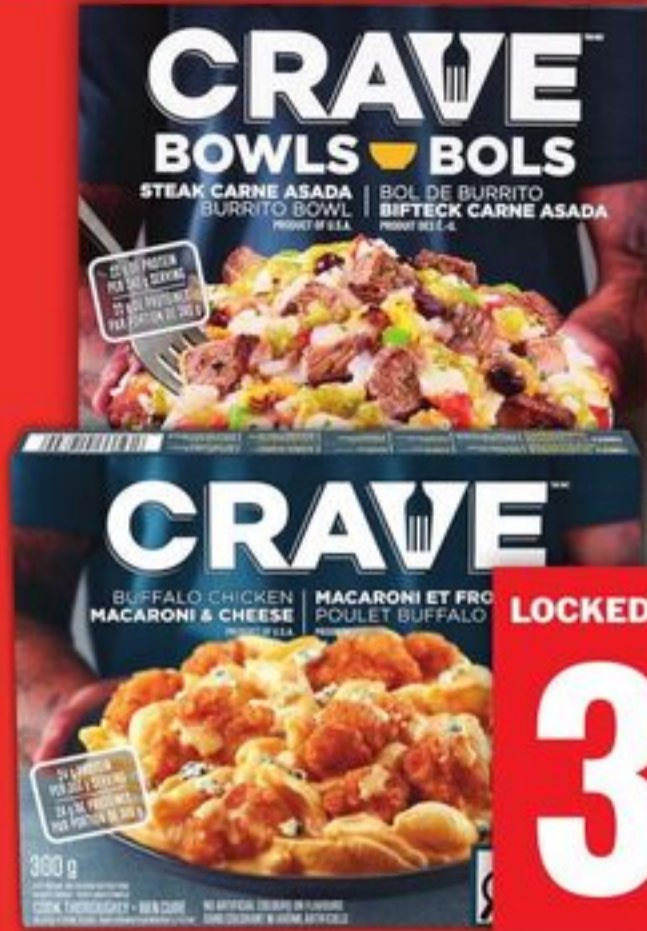

MAXWELL HOUSE OR NABOB COFFEE CAPSULES
30'S
SELECTED VARIETIES

LOCKED DOWN

15.99
EACH

LOCKED DOWN

BECEL MARGARINE
427 G
SELECTED VARIETIES

LOCKED DOWN
449
EACH

CRAVE DINNER MEALS
200 - 340 G
FROZEN
SELECTED VARIETIES