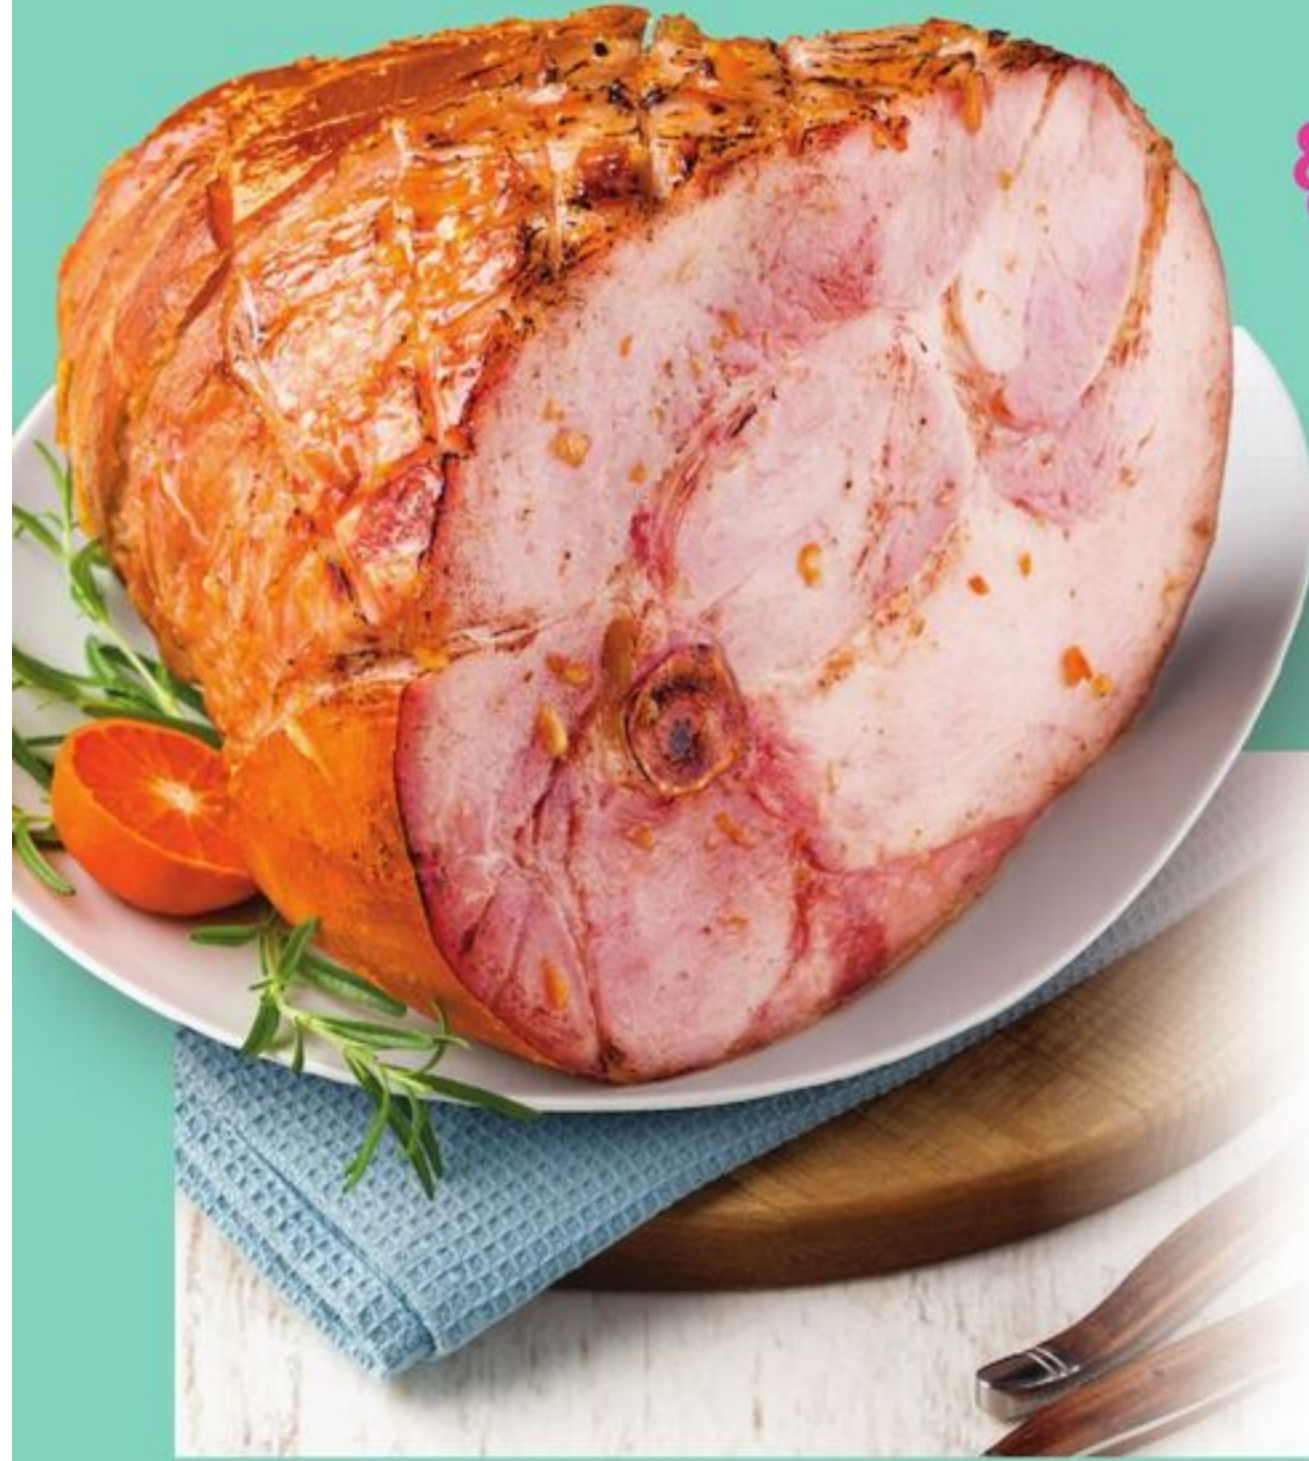

# \$45!

+ tax

That's  
**\$5.62**  
per person

- 8-lbs. Ham
- 5-lbs. Russet Potatoes
- 2-lbs. Asparagus
- Canned Pineapple
- Gravy
- King's Hawaiian Rolls
- Butter
- Cookies

**Signature SELECT®**  
**Classic Ham**  
Shank Half or Whole.  
Bone-In. While supplies last.  
Limit 1 item.