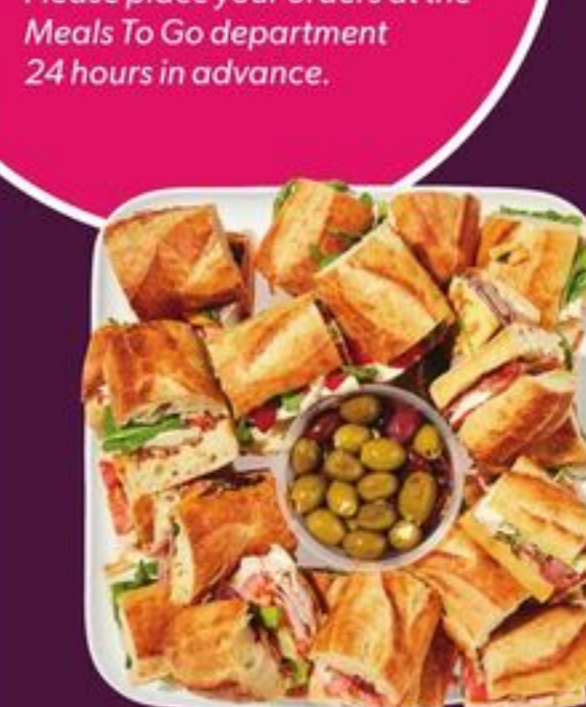

party platters

Discover our selection of freshly prepared platters for your next occasion.

FROM $20

IN-STORE PREPARED SANDWICH OR WRAP PLATTERS
1.23-3.4 KG
PLATEAUX DE SANDWICHS OU ROULÉS PRÉPARÉS EN MAGASIN
21558136_EA

IN-STORE PREPARED SANDWICH OR WRAP PLATTERS
1.2-1.7 KG
PLATEAUX DE SANDWICHS OU ROULÉS PRÉPARÉS EN MAGASIN
21558135_EA

CHICKEN CATERING PLATTERS
SELECTED VARIETIES
COMES WITH CELERY AND CARROTS, SERVED CHILLED
1.92-3.19 KG
PLATEAUX DE RÉCEPTION DE POULET
21558990_EA