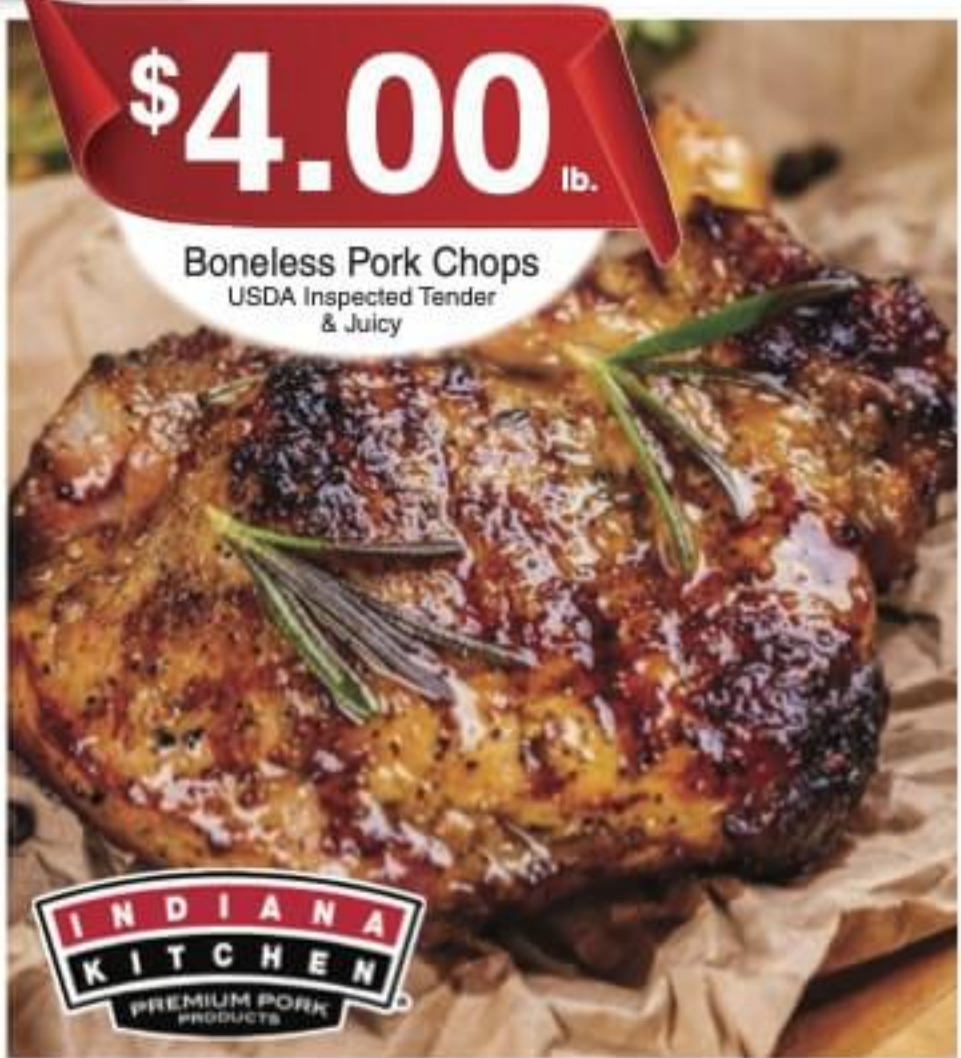

Dole Greener Selection, Classic Romaine or Spinach
8-14 oz. Bag, Select Varieties

\$2.00

Essential Everyday Orange Juice
64 oz. ctn., Select Varieties

\$2.50

\$6.00 lb.

Top Sirloin Steak
USDA Choice Angus Beef

\$4.00 lb.

Boneless Pork Chops
USDA Inspected Tender & Juicy

Creamette Pasta
12-16 oz. box, Select Varieties

\$1.25

Essential Everyday Steamable Vegetables
12 oz. pkg., Select Varieties

\$1.25

Kraft Natural Sliced Cheese
7-8 oz. pkg., Select Varieties