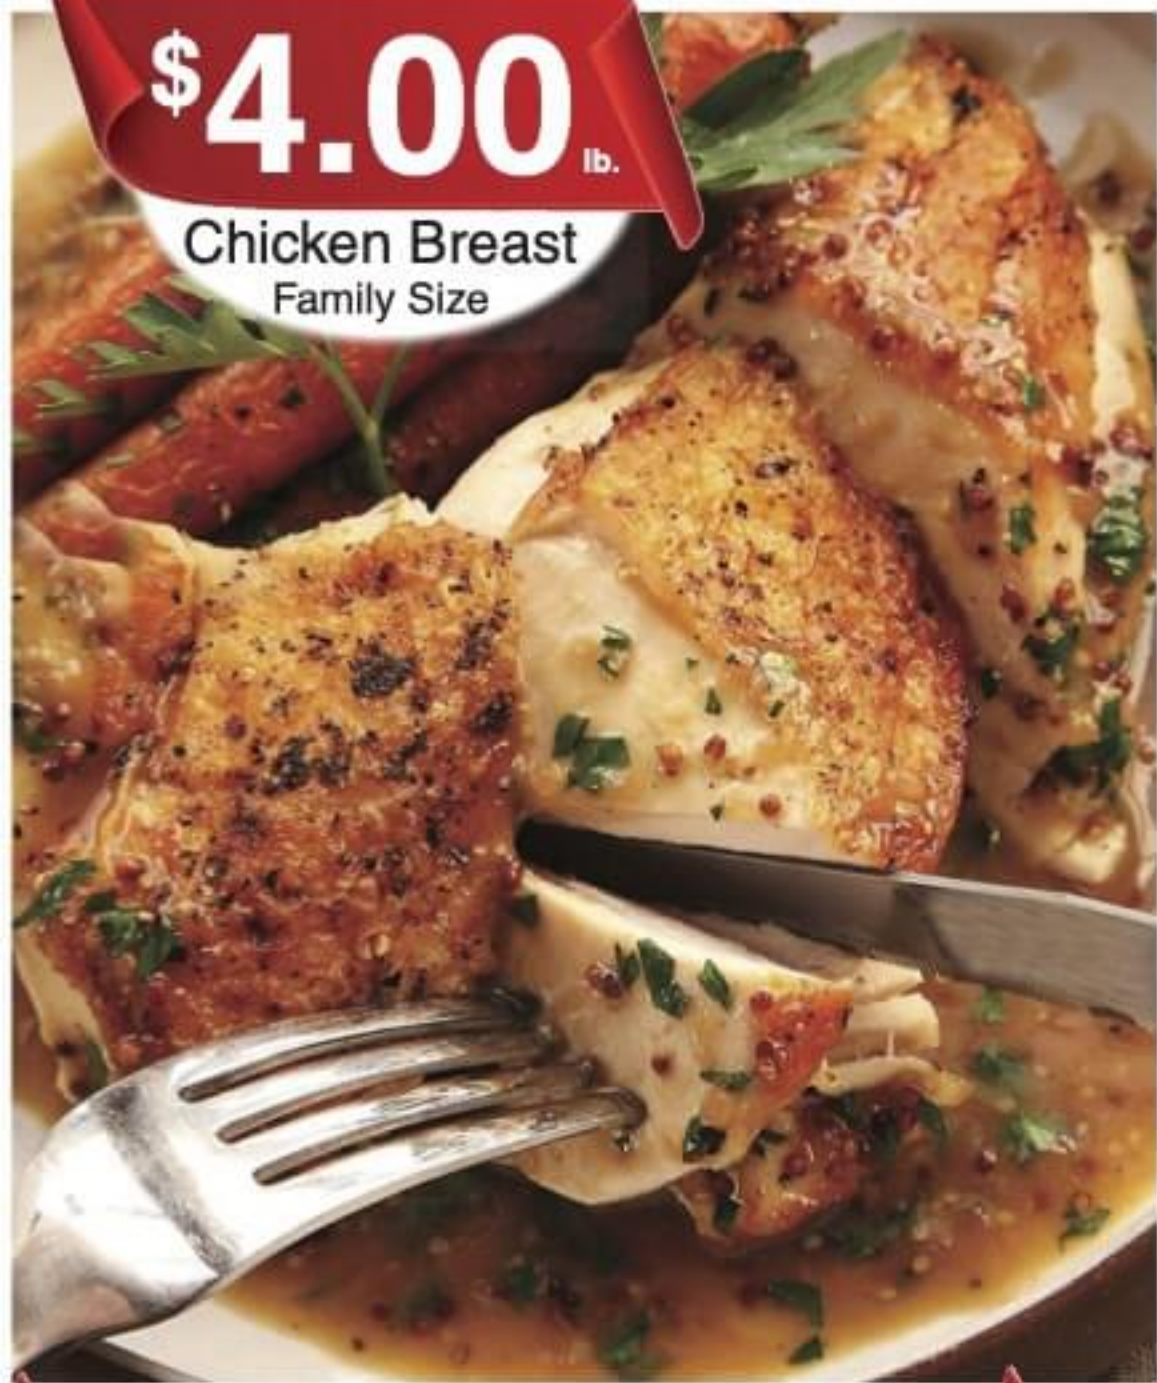

Dole Greener Selection, Classic Romaine or Spinach
8-14 oz. Bag, Select Varieties

\$2.00

Essential Everyday Orange Juice
64 oz. ctn., Select Varieties

\$2.50

\$6.00 lb.

Top Sirloin Steak
USDA Choice Angus Beef