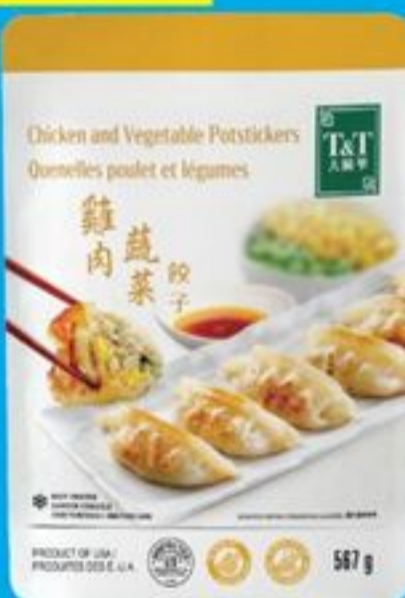

3.49

UFC 100% COCONUT WATER
1L
20079006, EA

5.99

MELONA ICE BAR
SELECTED VARIETIES, FROZEN,
500 ML
20023953, EA

\$5

T&T POTSTICKERS
SELECTED VARIETIES, FROZEN,
567 G
20436015, EA

3.50

LA COSTENA SAUCES
SELECTED VARIETIES, 455 ML
2007884001, EA / 2007884002, EA