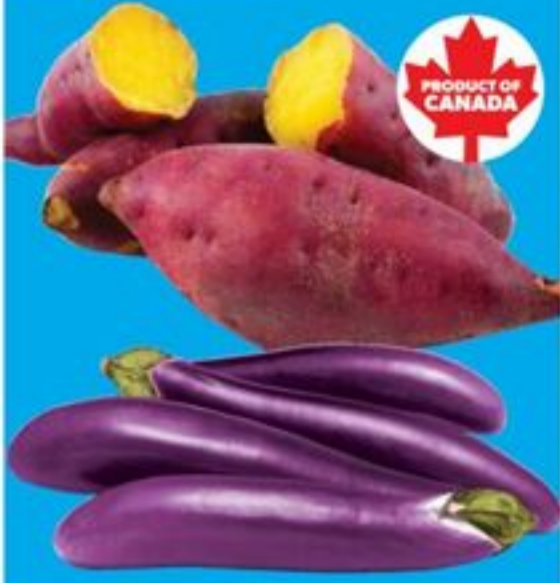

SHOP NOW

1.88
LB
4.14/KG

JAPANESE SWEET YAM
PRODUCT OF CANADA OR
LONG EGGPLANT
PRODUCT OF MEXICO

2.88
LB
6.35/KG

BABY OR SHANGHAI BOK CHOY
PRODUCT OF MEXICO OR U.S.A.

2/\$5
OR 3.00 EA

SNOW OR SUGAR SNAP PEAS
PRODUCT OF CHINA, 200 G