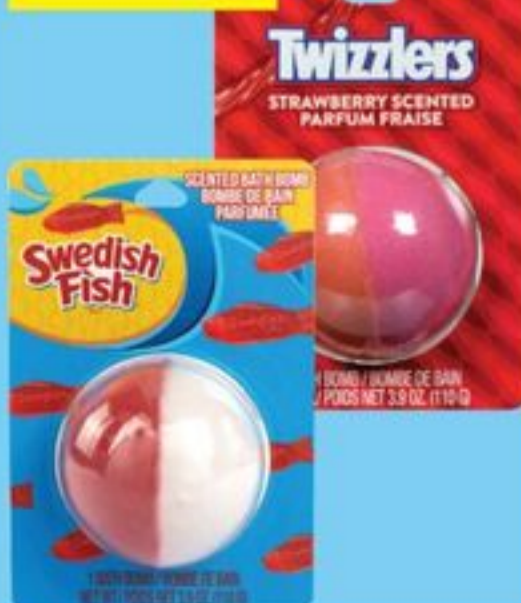

2/$8
OR 4.99 EA

TWIZZLERS OR SWEDISH FISH BATH FIZZER
110 G
21649399_EA/21649482_EA