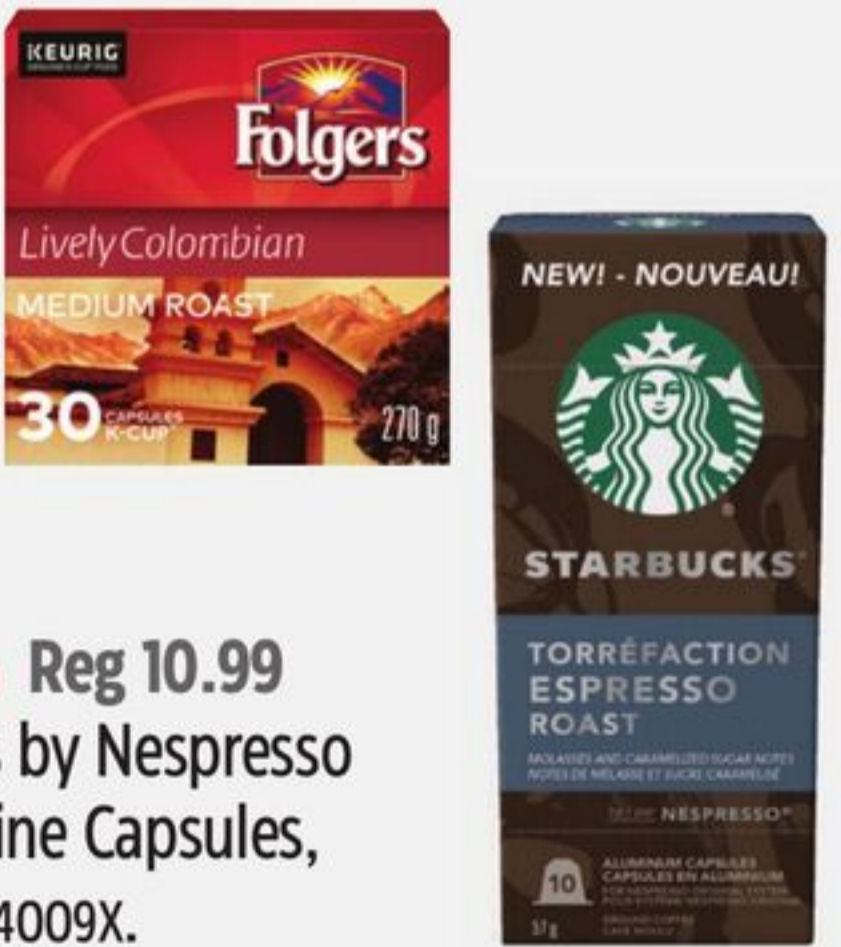

GREAT VALUE

1 28.99 Tim Hortons K-Cup® Pods, 30-Ct. 53-2994-6.
2 26.99 Tim Hortons Steeped Tea K-Cup® Pods, 30-Ct. 153-1139-2.