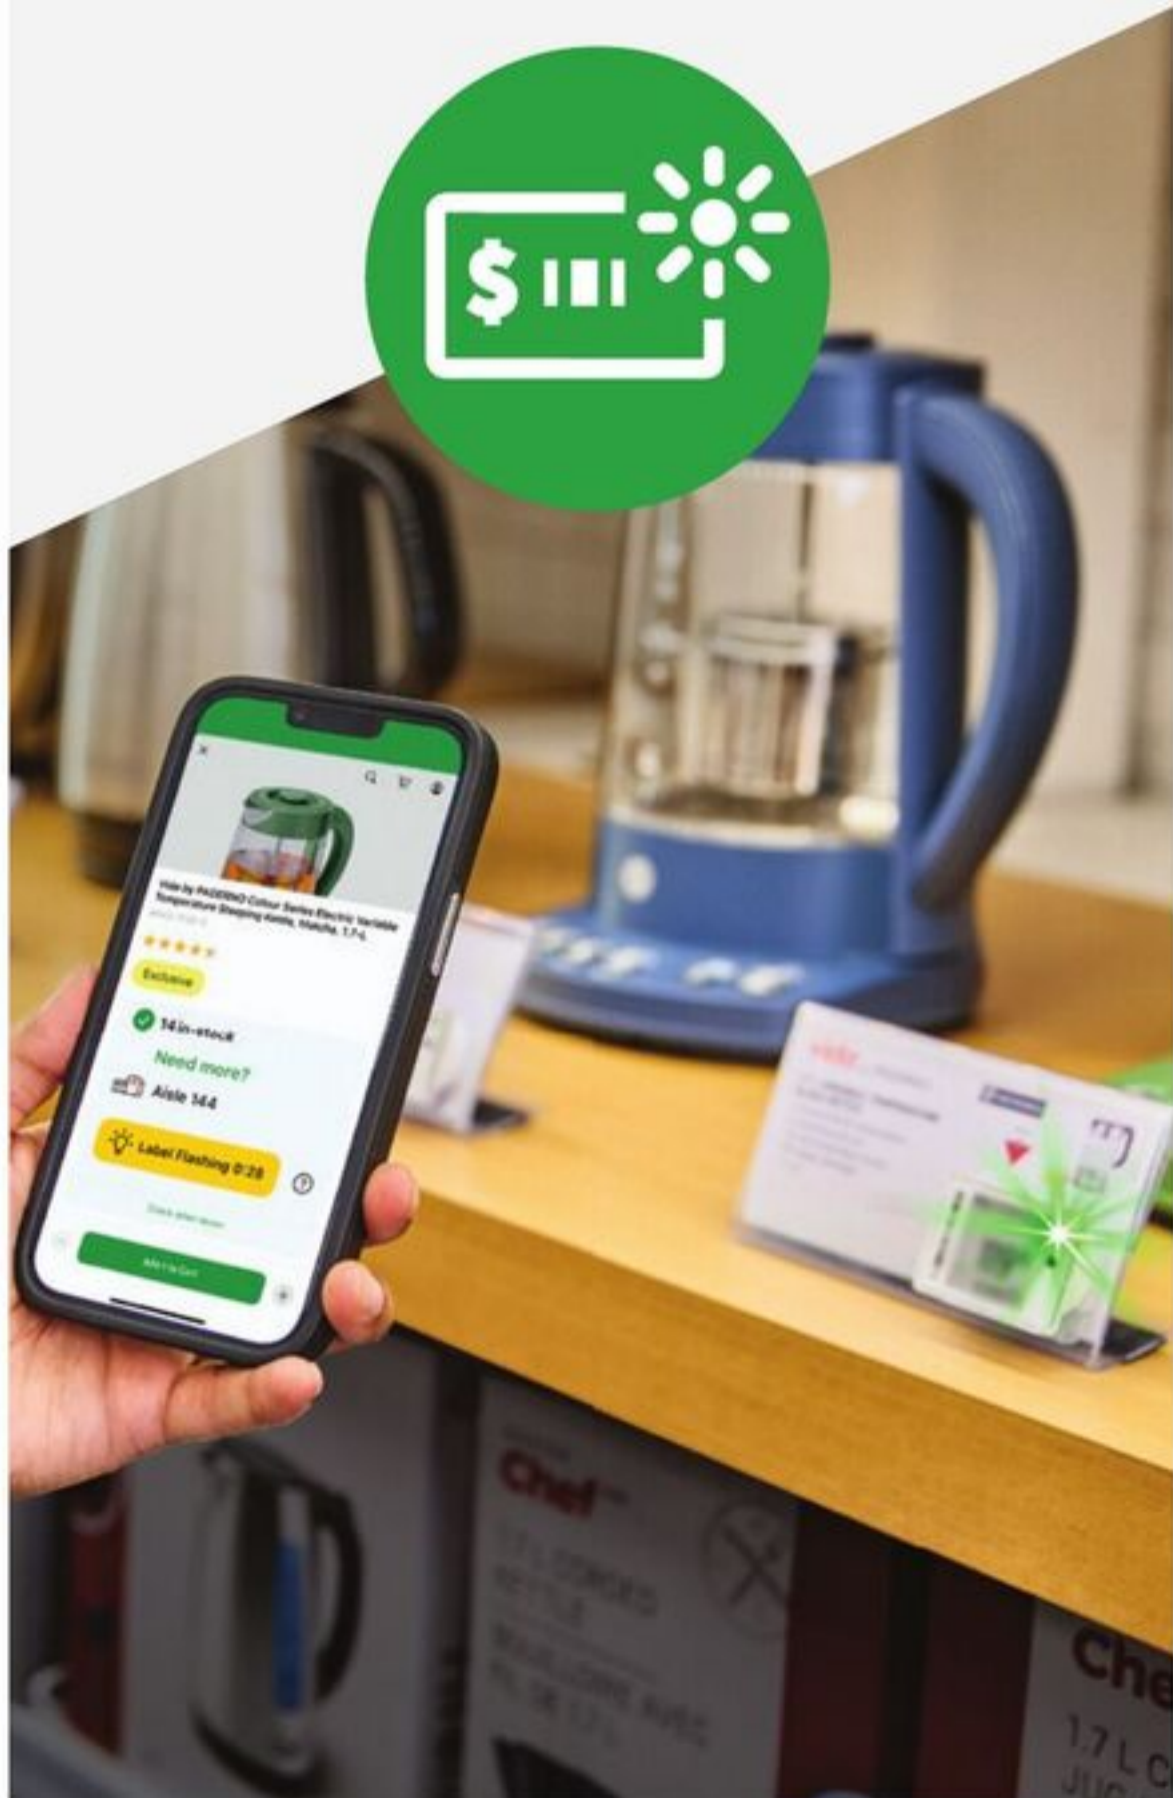

**SHOP
SMARTER
AT**

Find items in a flash

Locate products
faster by triggering
a flashing light with
the CT App.

[Download App](#)

Participating stores only. Location
services must be enabled on your
mobile device to use the electronic
aisle locator.