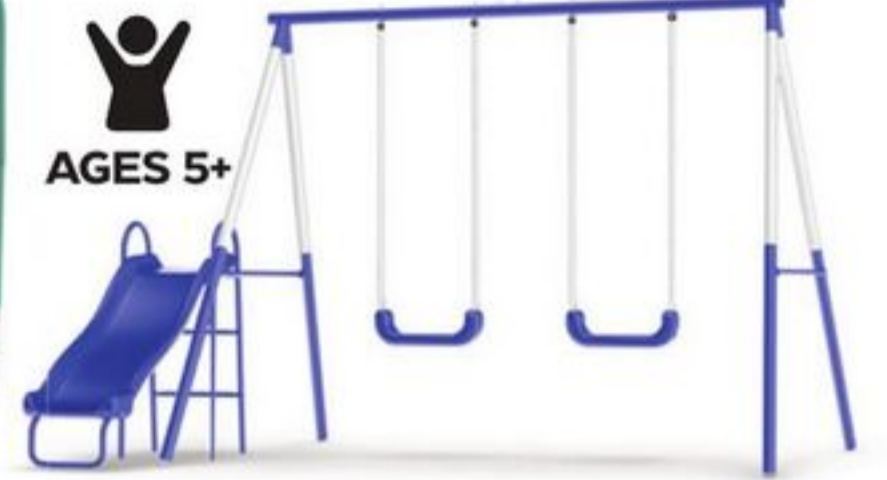

SAVE $100 Sale 139.99 Reg 239.99
Play Time Metal Swing Set. 14.7' x 8' x 7.1' h. 184-1962-6.

Save up to $200 Sale 44.99-699.99 Reg 57.99-899.99 Selected Outdoor Play Areas. 84-0045X/184-1995X.

Great Value 99.99 Little Tikes 3' Trampoline. Ages 3 up. 84-2398-2.