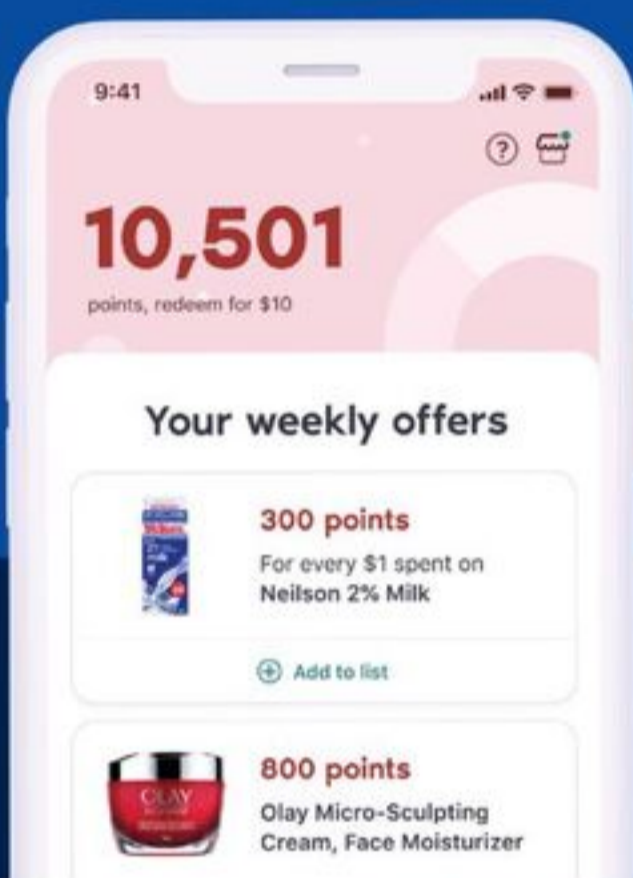

Don't forget to load your offers on your PC Optimum™ app!

Load your exclusive offers on the app before shopping to get more points.

10,000 pts
is \$10 in FREE stuff

L'ORÉAL PARIS

GET READY FOR YOUR GLOSS ERA