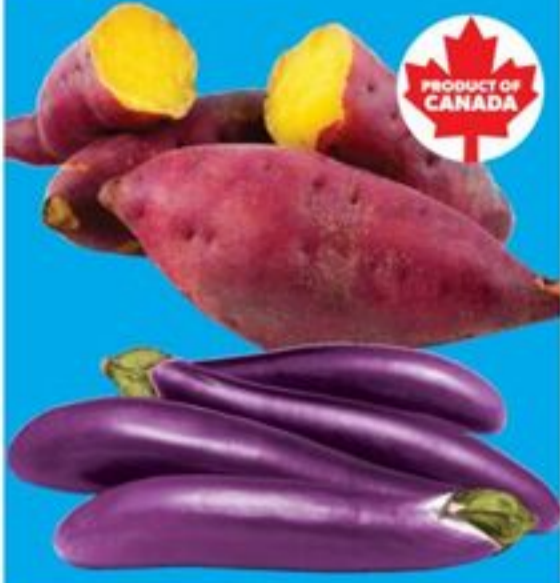

* Please note that not all items are available in all stores.

SHOP THE WORLD IN OUR AISLES™

From bok choy to basmati rice, find international ingredients at low prices.

SHOP NOW

1.88
LB
4.14/KG

JAPANESE SWEET YAM
PRODUCT OF CANADA OR
LONG EGGPLANT
PRODUCT OF MEXICO

2.88
LB
6.35/KG

BABY OR SHANGHAI BOK CHOY
PRODUCT OF MEXICO OR U.S.A.

2/\$5
OR 3.00 EA

SNOW OR SUGAR SNAP PEAS
PRODUCT OF CHINA, 200 G.

12.99
LB
28.64/KG

PC FREE FROM AUSTRALIAN BONELESS LAMB LEG
FRESH

INCLUDES HALAL