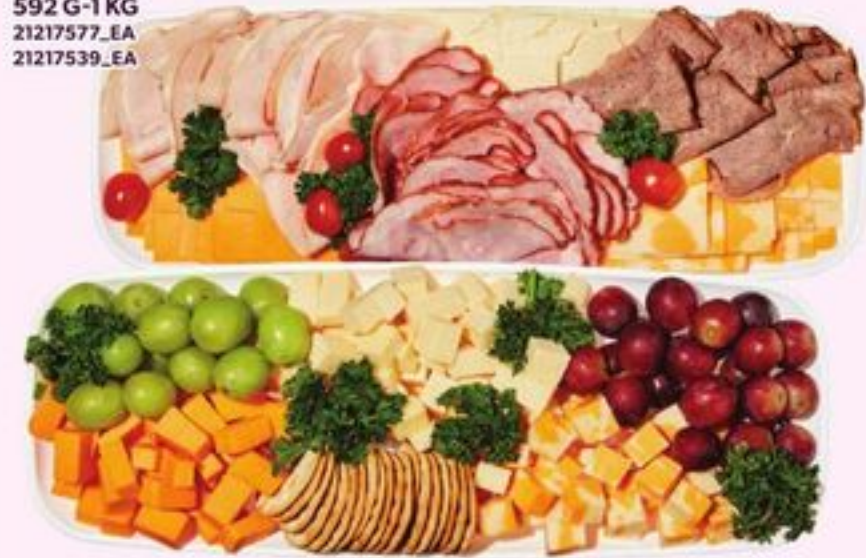

$30

**SERVES
6-10**

PARTY PLATTER
SELECTED VARIETIES
592 G-1 KG
21217577_EA
21217539_EA