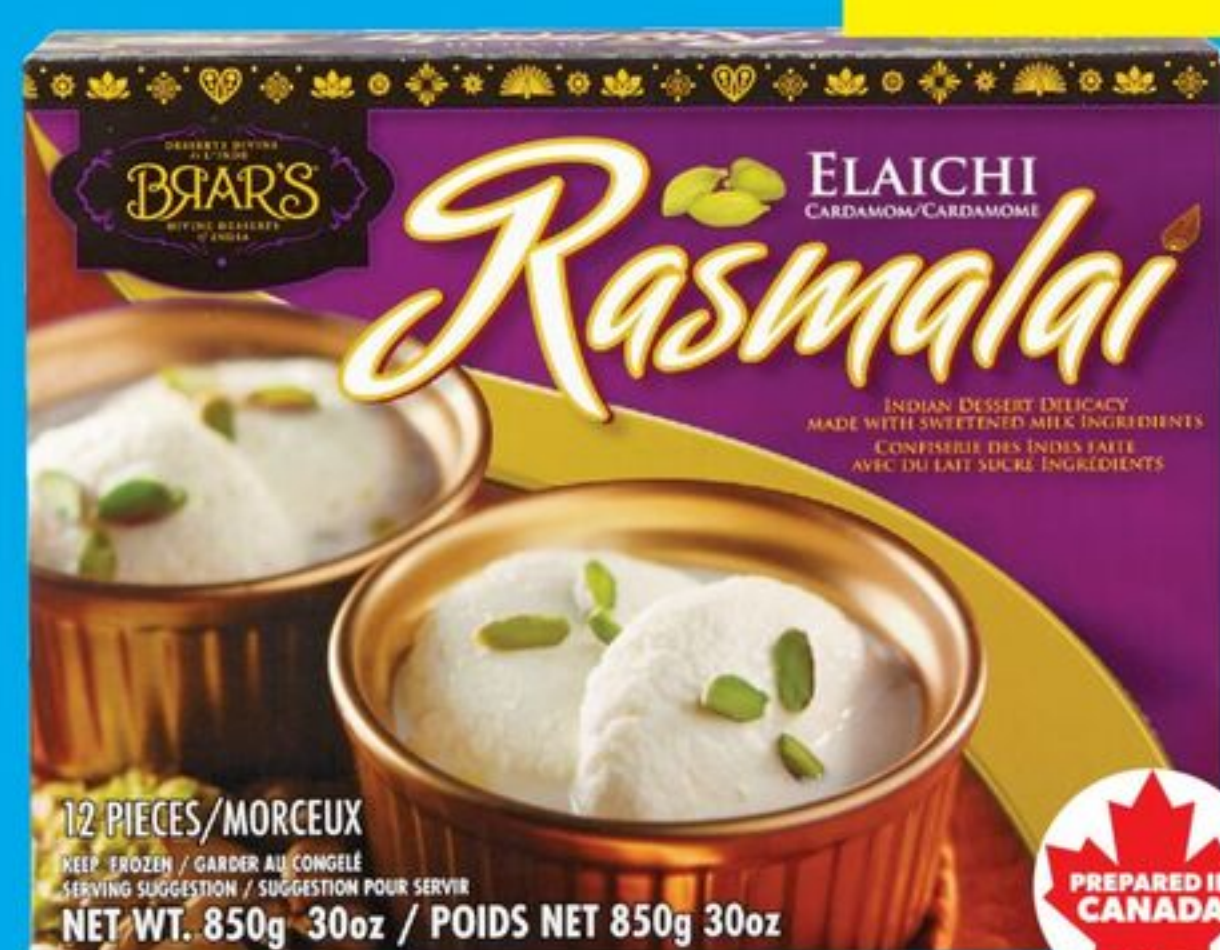

BRAR'S RASMALAI
850 G
20286980002_EA

8⁹⁹