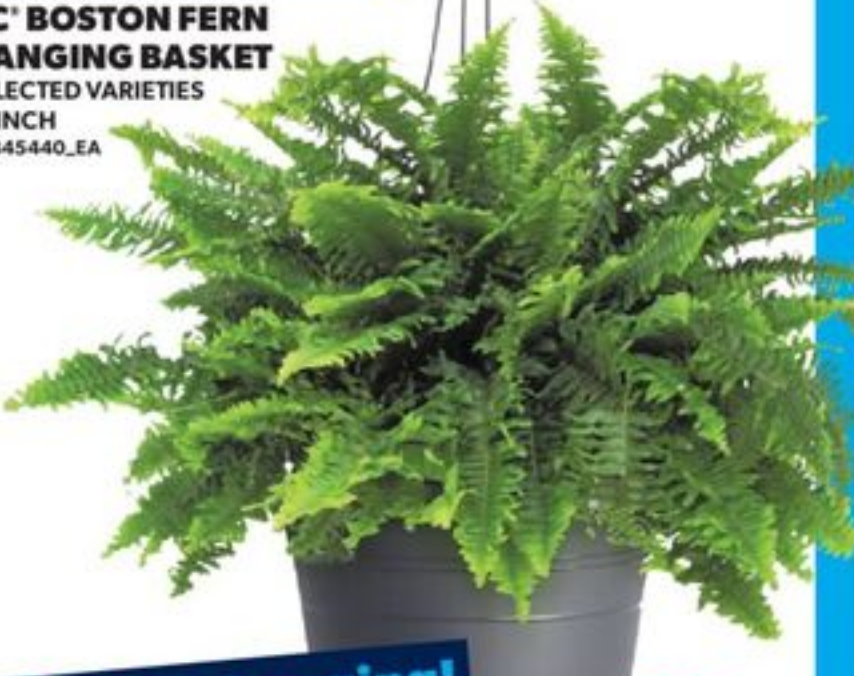

GREEN THUMBS UP

100% CANADIAN GROWERS

$22

PC® BOSTON FERN HANGING BASKET
SELECTED VARIETIES
10 INCH
20845440_EA