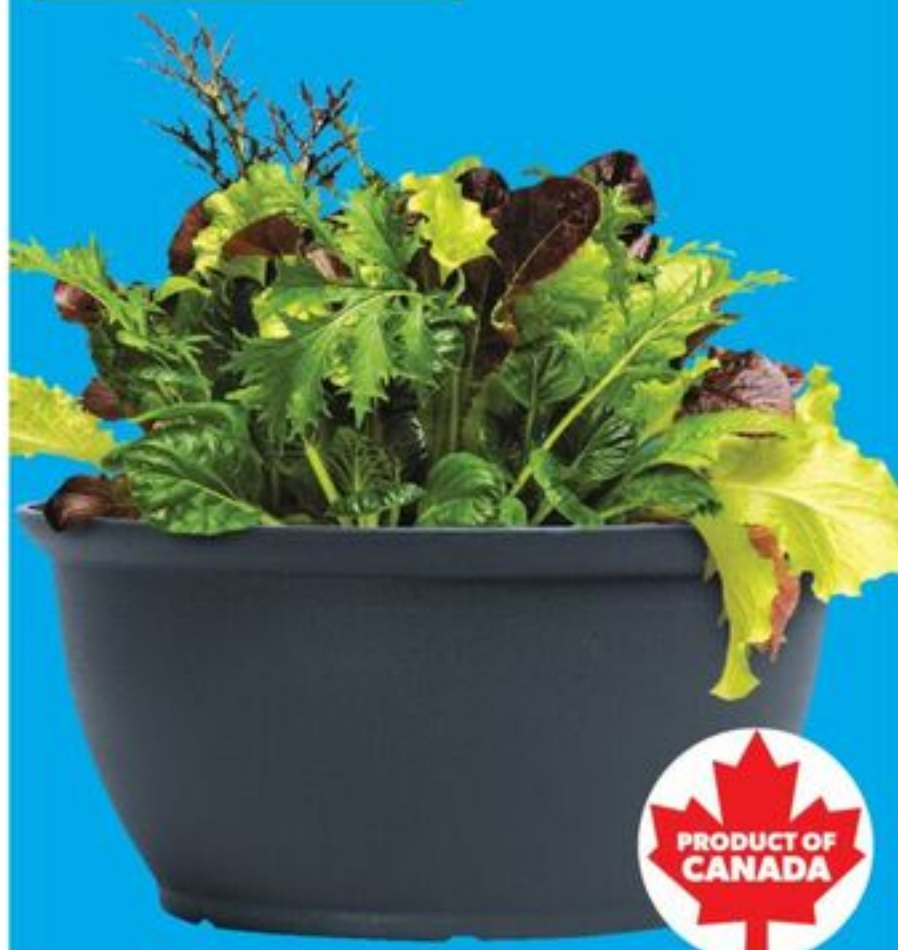

GREEN THUMBS UP

100% CANADIAN GROWERS

OUR GARDEN CENTRE IS NOW OPEN!

SHOP NOW

RECYCLE YOUR POTS FOR POINTS

APR 30 - JUN 17

Optimum GET 100 pts

for every empty pot or flat you return to our garden centre*

$13

PC SALAD BOWL
SELECTED VARIETIES, 10 INCH
20753972_EA