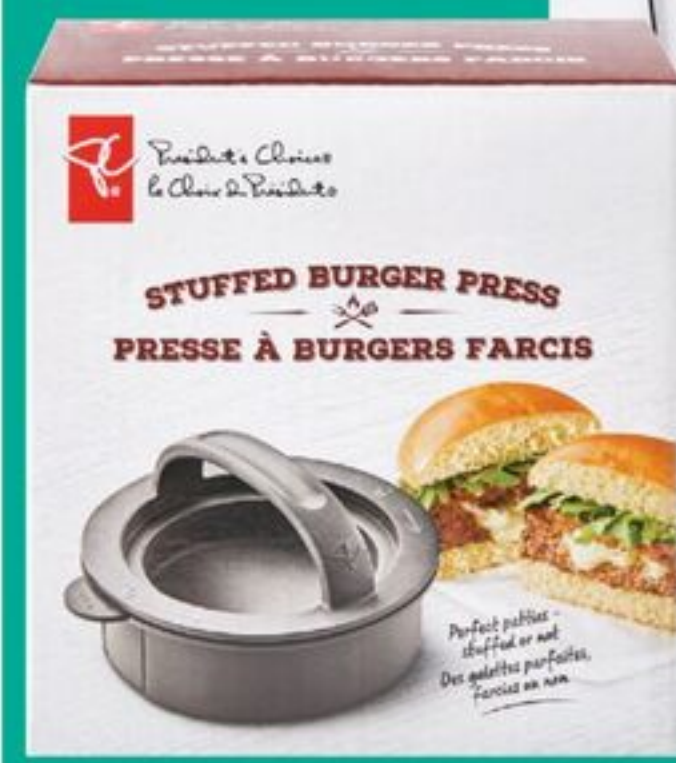

PERFECTLY PRICED PATIO FAVES

\$295

LIFE AT HOME™ GREENWOOD 3 PIECE WOVEN CHAT SET
1 YEAR WARRANTY
21670462_EA

LIMIT 3
OVER LIMIT PAY
345.00 EA

UP TO
25% OFF
36.50-51.50 AFTER SAVINGS

LIFE AT HOME™ OUTDOOR ACCENT TABLES
SELECTED VARIETIES
21670246_EA/21676500_EA