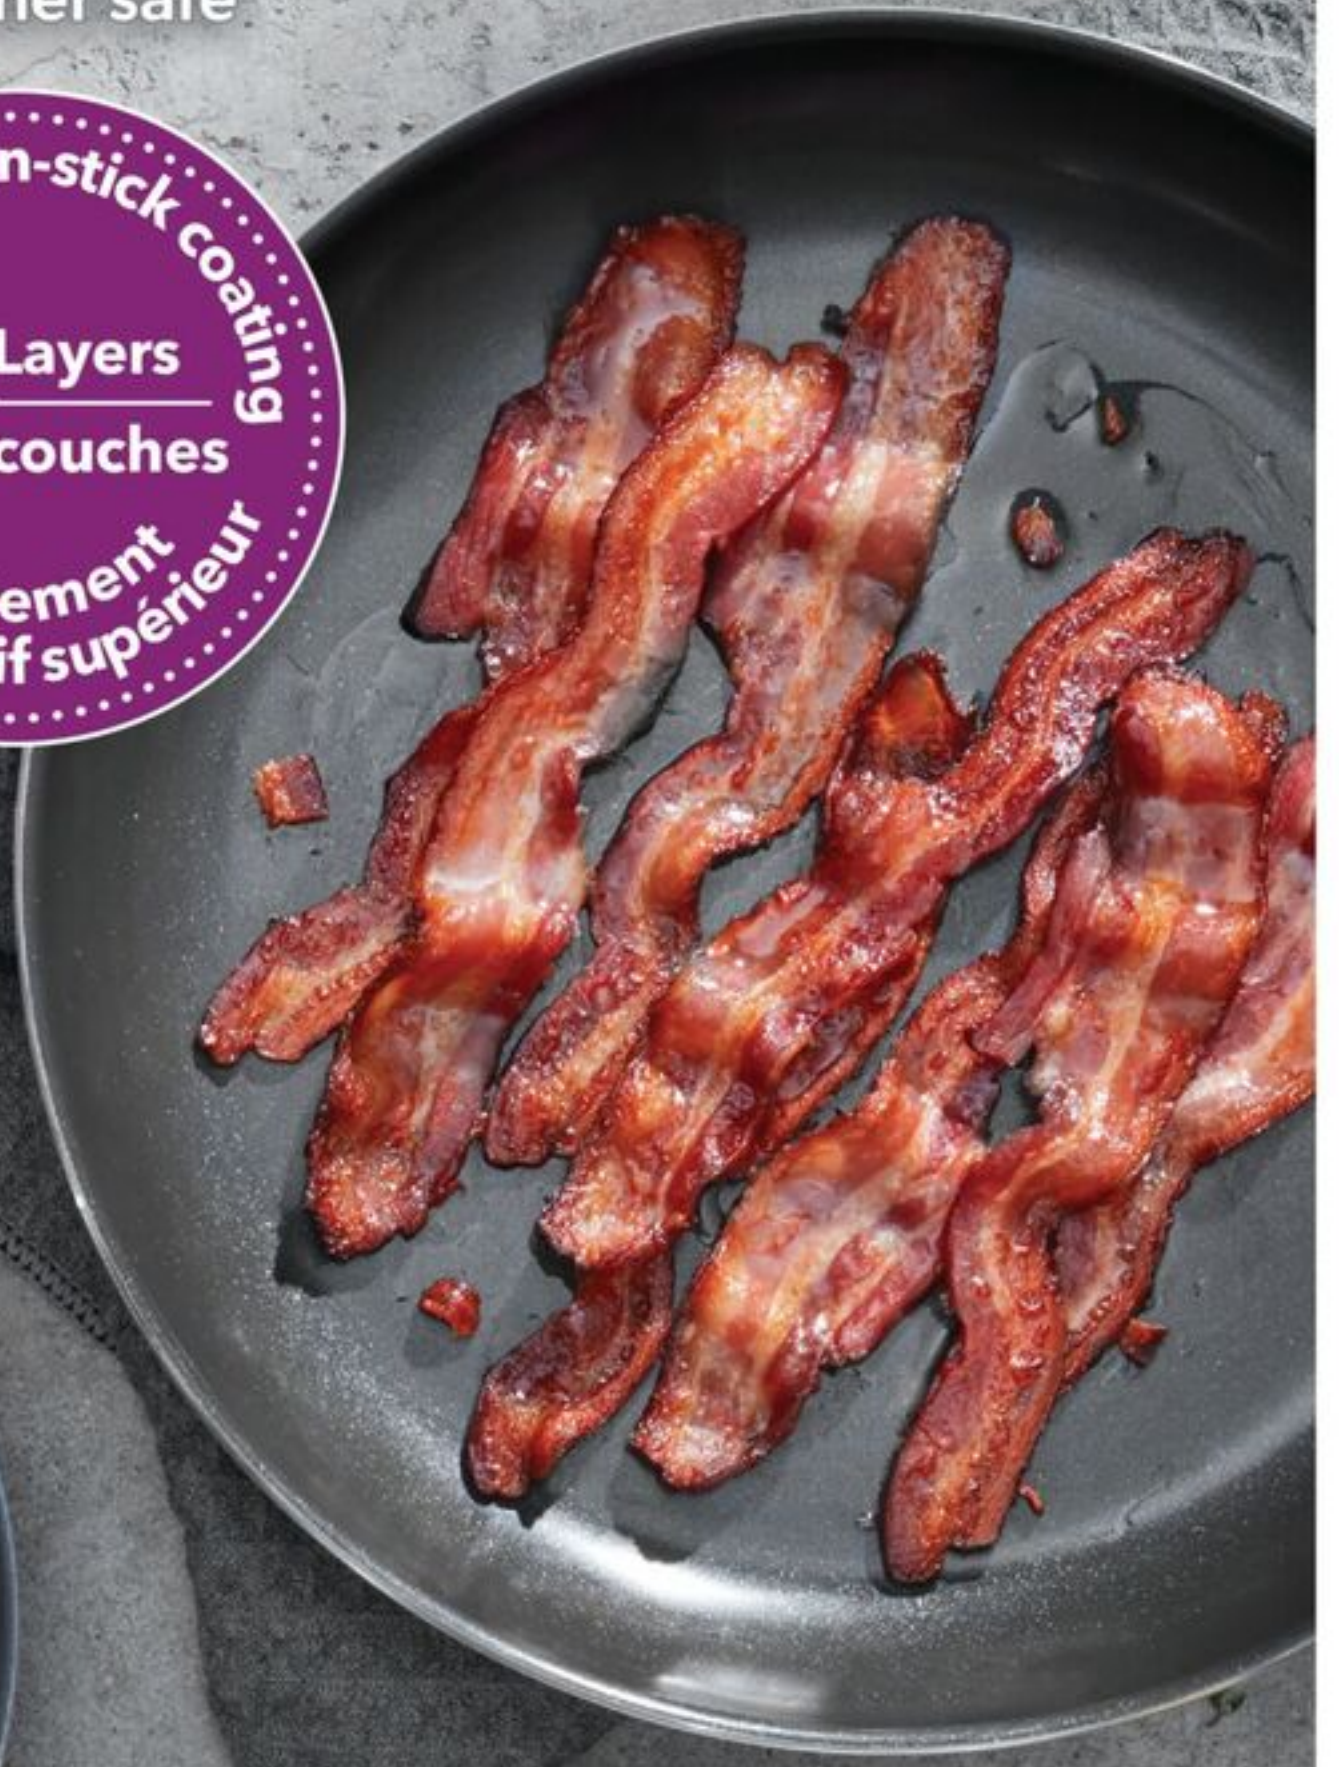

President's Choice

SHOP NOW

NEW PC® EverStrong Hard Anodized Non-Stick Cookware

- hard anodized aluminum construction resists scratches and dents
- stainless steel handle for strength and durability
- ideal for use on all cooktops and dishwasher safe

Up to
20% OFF

PC® EVERSTRONG
HARD ANODIZED
NON-STICK COOKWARE
24.00 - 48.00

21578865_EA
21578864_EA

enhanced non-stick coating
3 Layers
couches
revêtement
antiadhésif supérieur

10" OR 12" SKILLETS
SEAR, BROWN OR FRY
ALSO AVAILABLE
IN A SET OF 2