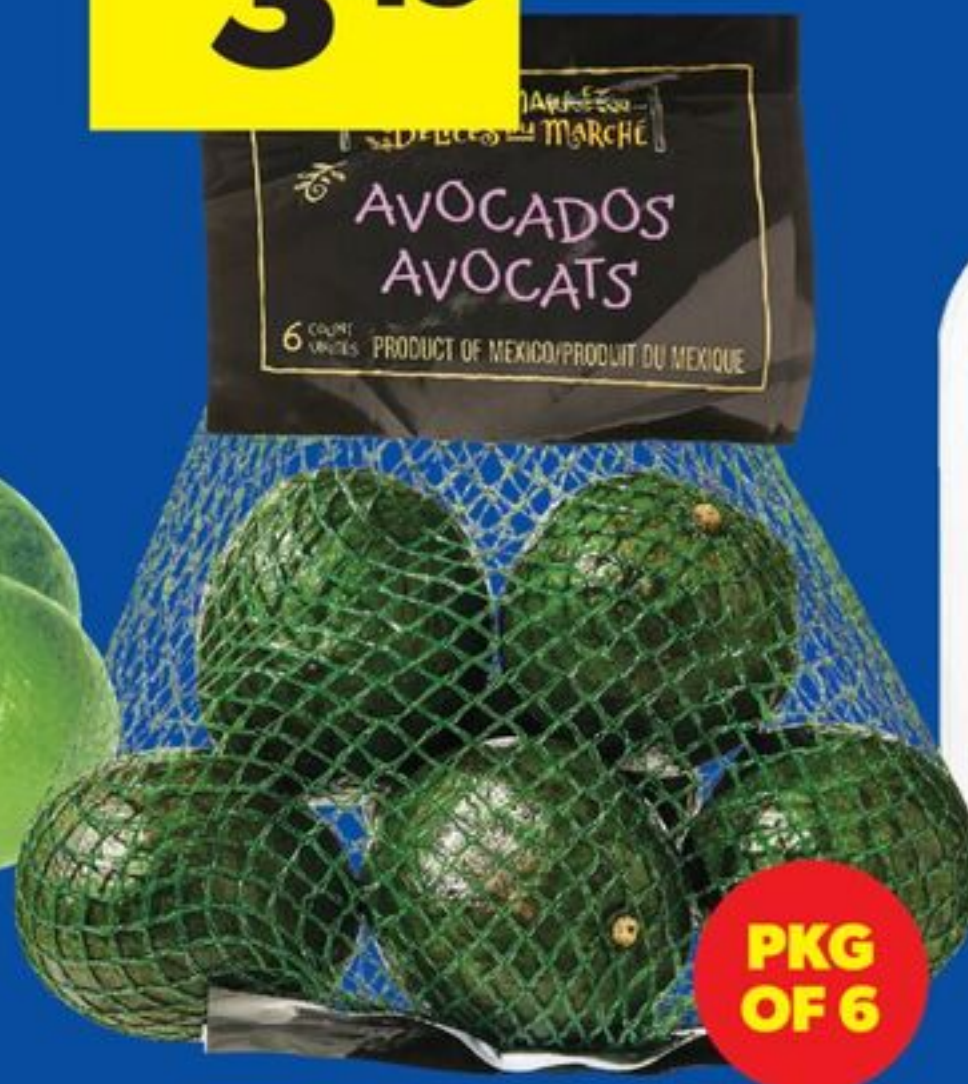

3.49

AVOCADO BAG
PRODUCT OF MEXICO,
CLUB SIZE
21644936001_EA

\$12

PC® CERTIFIED EXTRA LEAN GROUND SIRLOIN
454 G
21406595_EA

2.97

OLD EL PASO TACO SHELLS 125-191 G, **TORTILLAS** 297-334 G, **REFRIED BEANS** 398 ML, **TACO SAUCE OR PEPPERS** 127-250 ML
SELECTED VARIETIES
20150260001_EA/20306992001_EA