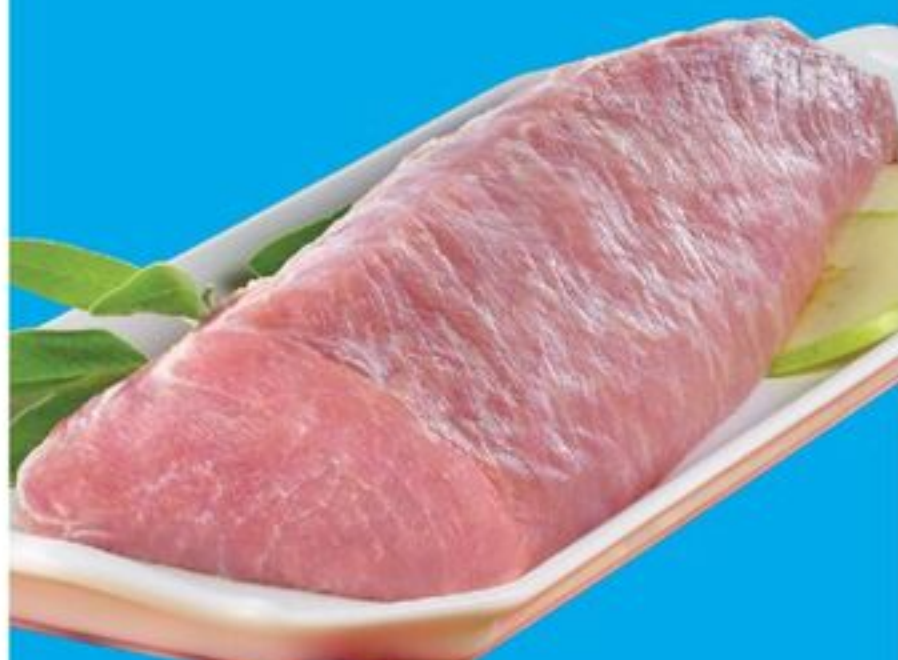

6.99
LB
15.41/KG

PORK LOIN CENTRE CUT ROAST FILLET
BONELESS
21602236_KG