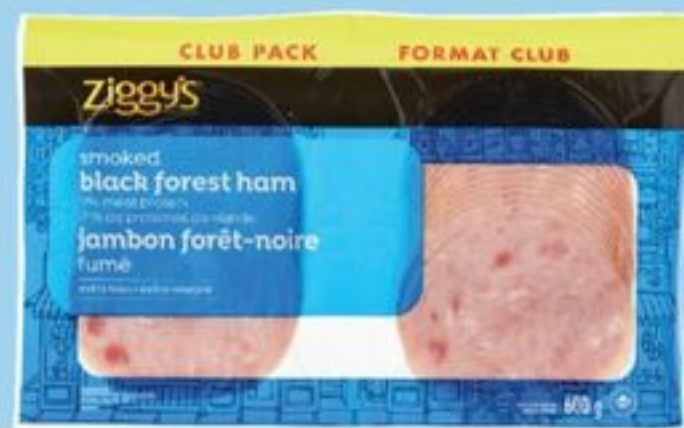

19.99

PC®
SMOKIES™
SAUSAGES
SELECTED VARIETIES, 1 KG
20732535_EA/20733617_EA

12.99

50¢
savings

NO NAME®
CHICKEN HOT DOGS
12'S, 450 G
20058192_EA

1.99

\$5
savings

JDWS
CRISPY BREADED
CHICKEN
9 CUT
FROZEN, 13 KG
21681139_C01

144.99

\$3
savings

PMC
RAW PACIFIC SHRIMP
PEELED, DEVEINED
TAIL-ON, 26-30 PER LB
FROZEN, 1.36 KG
21179252_EA

26.99

save
\$1.98
when you
buy 2

WINGS
EGG ROLL WRAPS
FROZEN, 1 KG
20107822_EA

2/\$7
OR 4.49 EA

SUNSPUN™
CHICKEN BREASTS
BONELESS, SKINLESS
SEASONED, UNCOOKED
FROZEN, 4 KG, 4-6 OZ.
20054405_EA

\$58

OLYMEL
MOCK CHICKEN
MEAT LOAF
WHOLE PIECE
VARIABLE WEIGHT
20017799_KG

3.49/lb
7.69/kg

save
\$2.98
when you
buy 2

ZIGGY'S®
SLICED DELI MEAT
CLUB PACK, 600 G
SELECTED VARIETIES
21596514_EA

2/\$15
OR 8.99 EA

\$3
savings

BONTÉ DONAIR
SLICED MEAT
2.27 KG
20813594_EA

29.99

GROCERY & PANTRY ESSENTIALS

GENERAL MILLS
CHEERIOS,
LUCKY CHARMS OR
CINNAMON TOAST CRUNCH
RETAIL SIZE CEREAL
SELECTED VARIETIES
300-430 G
21104047_EA/21104173_EA