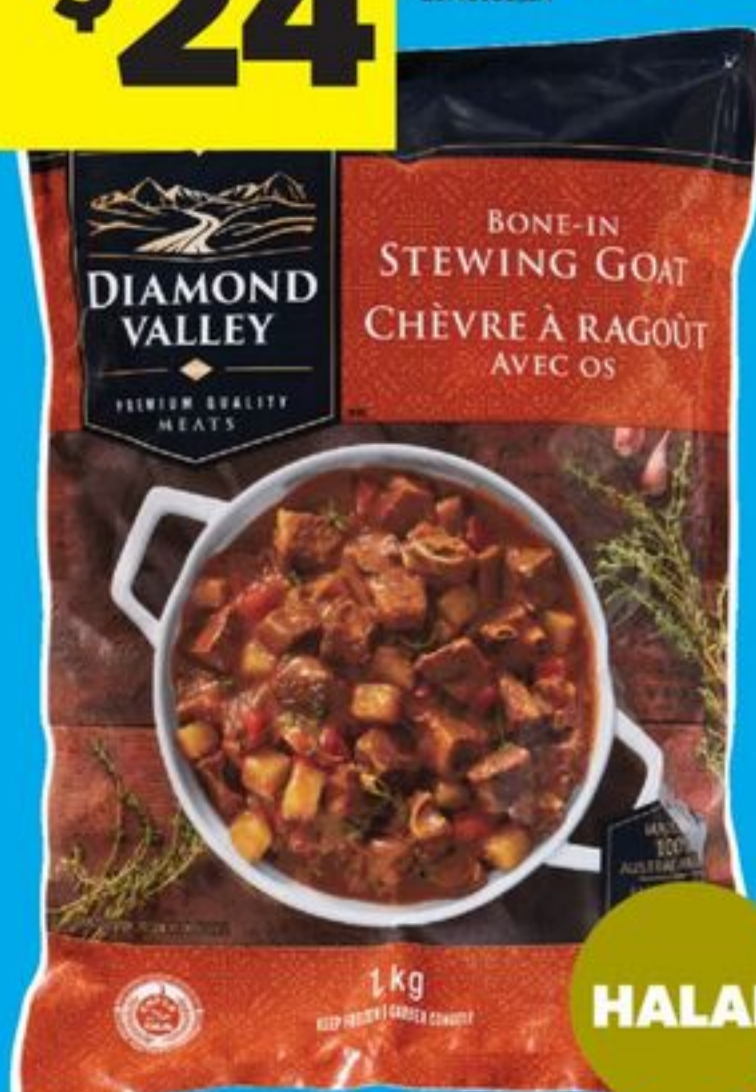

10.49
LB
23.13/KG

FRESH RABBIT
WHOLE
20155407_KG

$24

NEW ZEALAND STEWING GOAT
BONE-IN, FROZEN, 1 KG
20143053_EA

HALAL

5.99

ALFA PUFF PASTRY
FROZEN, 850 G
21606988_EA

4.99

MELONA ICE BAR
SELECTED VARIETIES
FROZEN, 560 ML
21622903_EA